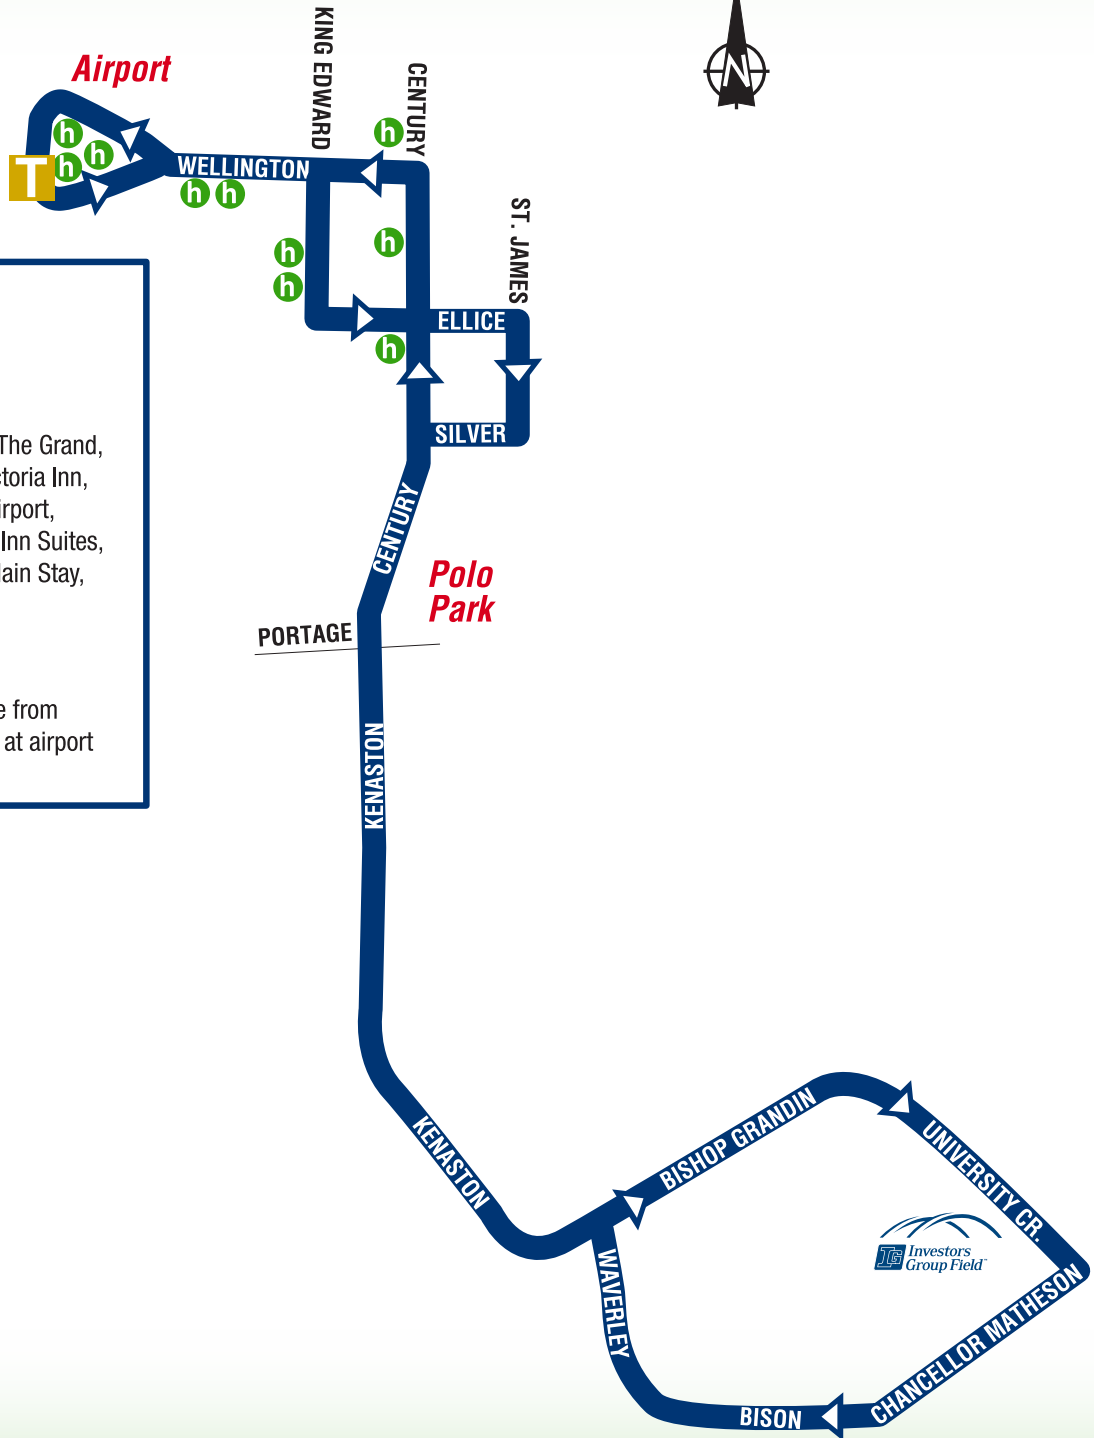

# Grey Cup GAME DAY ROUTE

## AIRPORT - IGF EXPRESS

- Airport Area Hotels
- Investors Group Field

**LEGEND**

**h** Hotels served:

**Airport Area**  
 Four Points Sheraton, The Grand, Marriott Courtyard, Victoria Inn, Hilton, Best Western Airport, Hampton Inn, Country Inn Suites, Days Inn, Sandman, Main Stay, Holiday Inn Airport

**T** Buses arrive and leave from Greyhound Bus Depot at airport