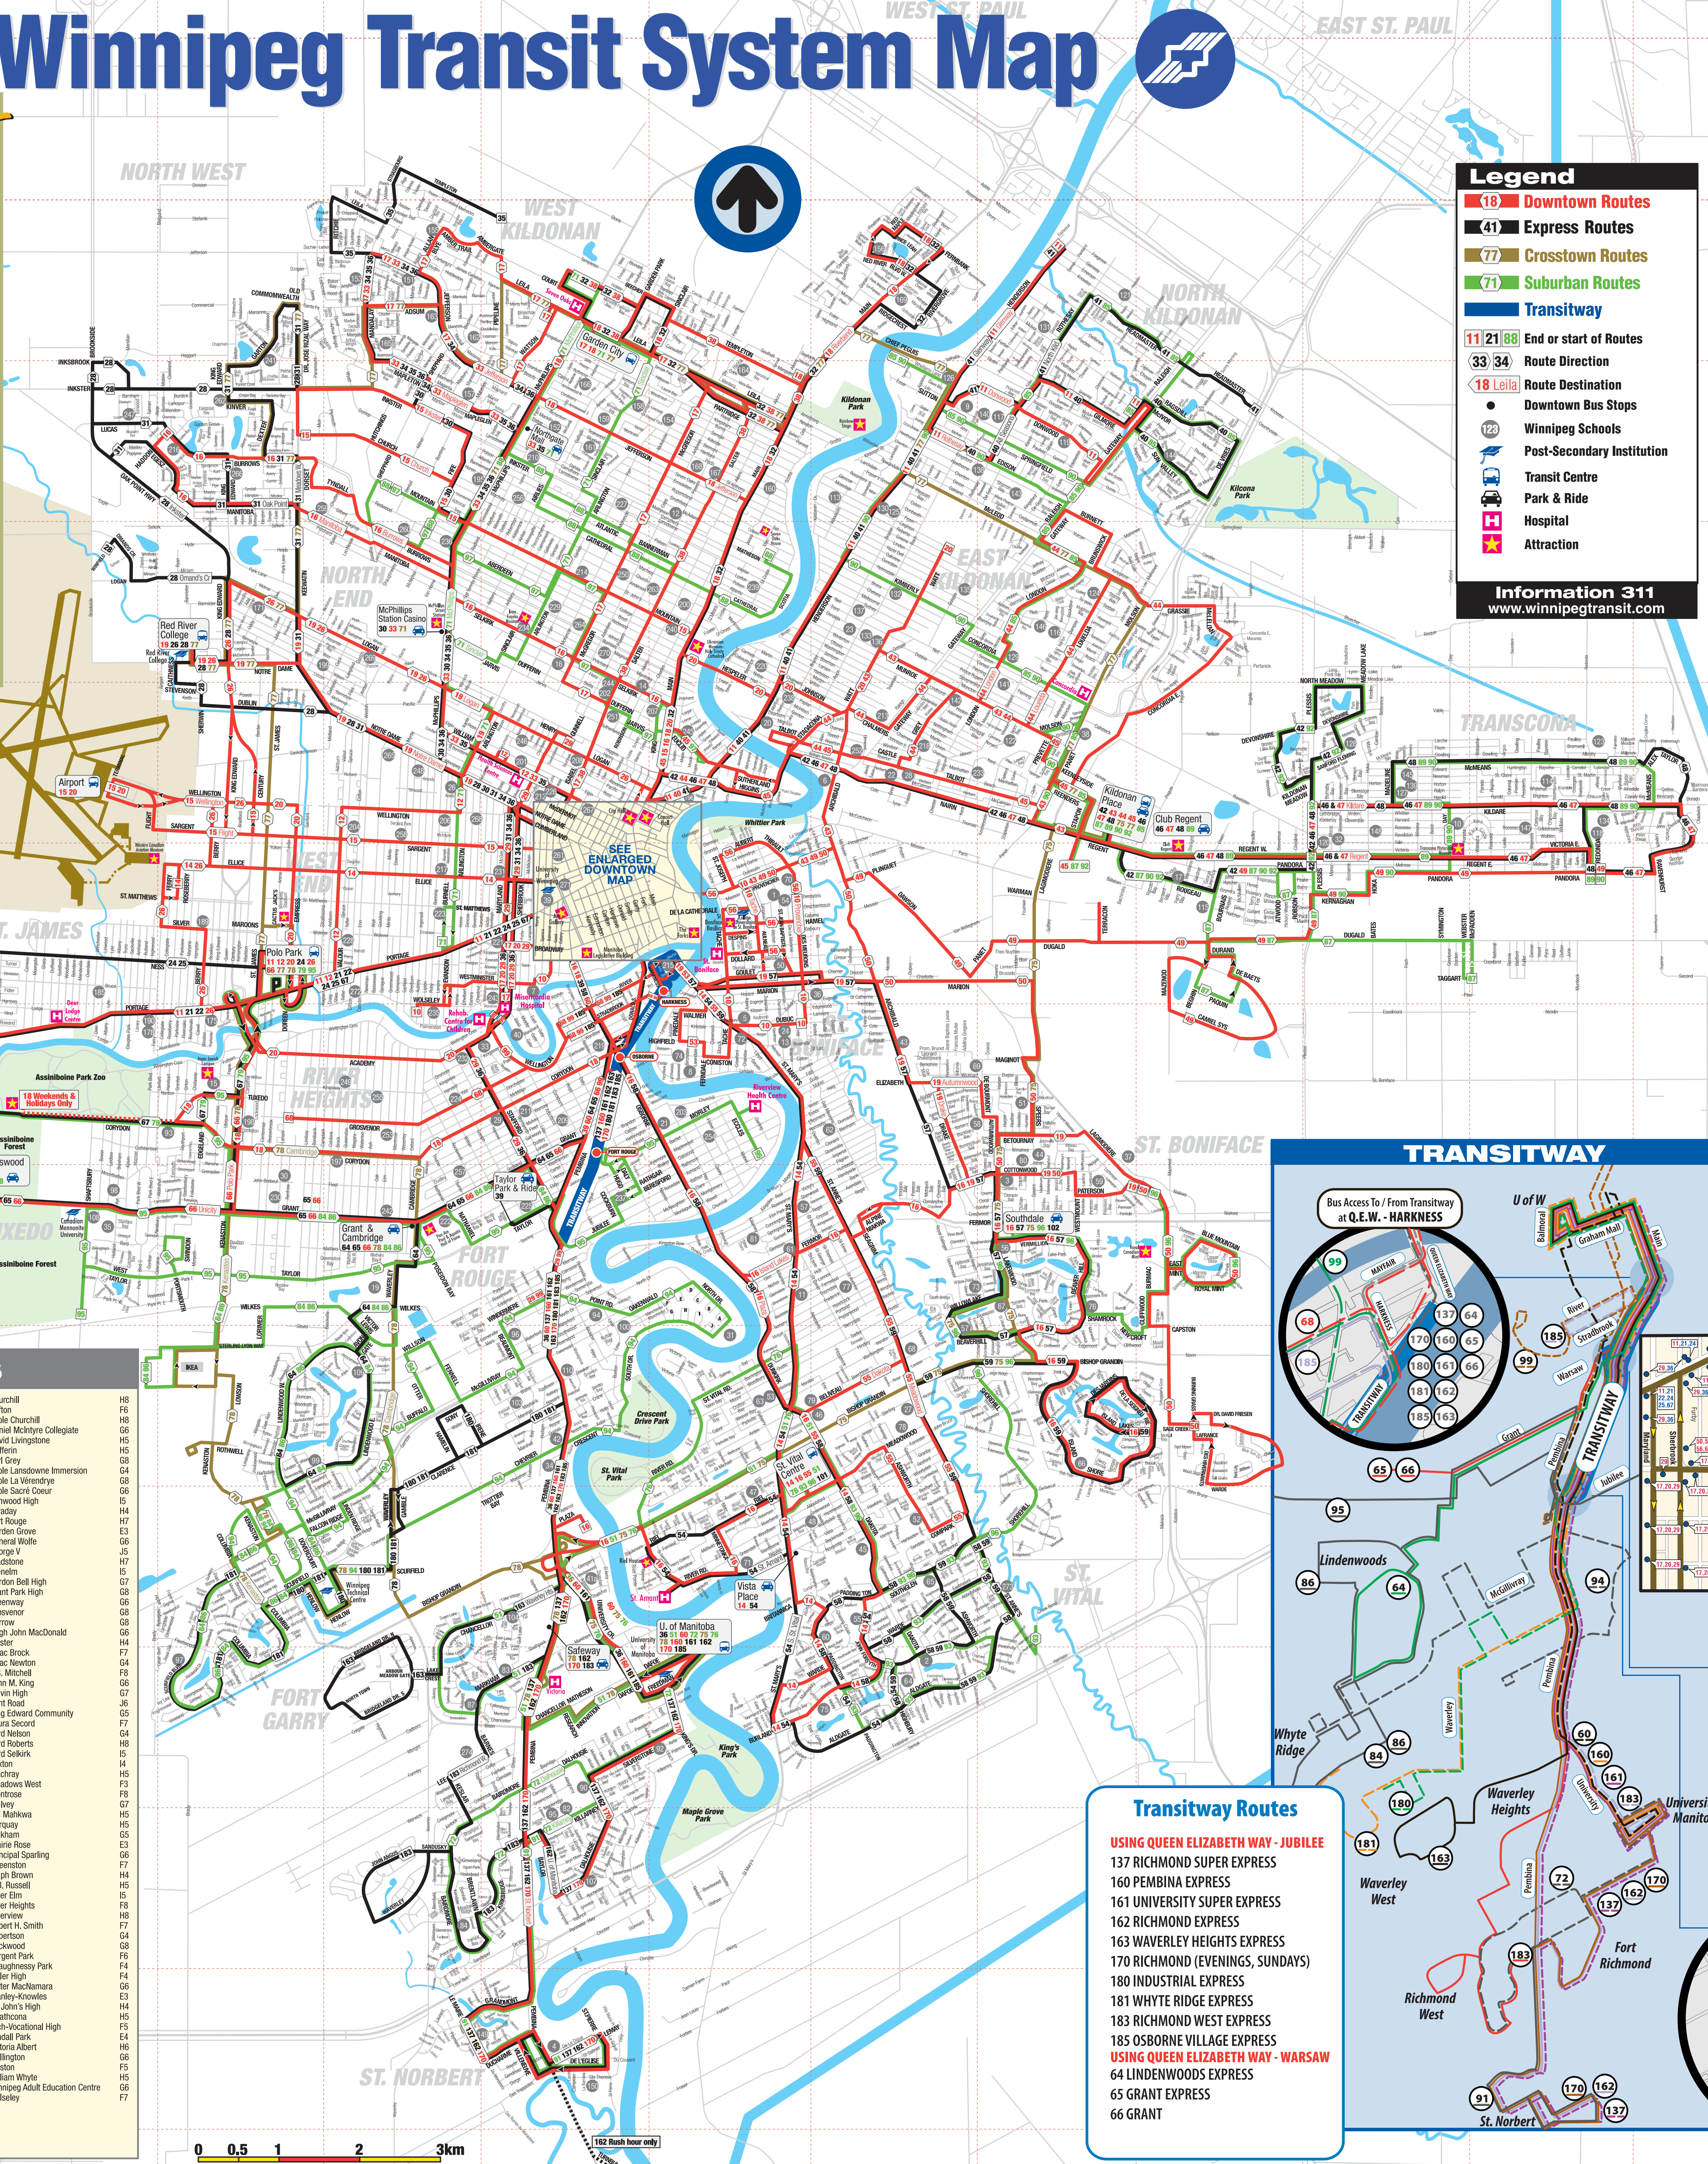

Winnipeg Transit System Map

The DOWNTOWN Spirit
FREE Bus Service
Easy access service

Exchange District

The Forks

Winnipeg Schools

Spirit	WEEKDAY	SATURDAY	SUNDAY
Spirit 1	11:00am - 3:30pm	11:00am - 5:30pm	12noon - 5:30pm
Spirit 2	11:00am - 3:30pm	11:00am - 5:30pm	12noon - 5:30pm
Spirit 3	7:00am - 7:00pm	11:00am - 7:00pm	No Service

Legend

- 18 Downtown Routes
- 41 Express Routes
- 77 Crosstown Routes
- 71 Suburban Routes
- Transitway
- 11 21 88 End or start of Routes
- 33 34 Route Direction
- 18 Leila Route Destination
- Downtown Bus Stops
- Winnipeg Schools
- Post-Secondary Institution
- Transit Centre
- Park & Ride
- Hospital
- Attraction

TRANSITWAY ROUTES		
137 Richmond Super Express	170 Richmond (Evenings, Sundays)	64 Lindenwoods Express
160 Pembina Express	180 Industrial Express	65 Grant Express
161 University Super Express	181 Whyte Ridge Express	66 Grant
162 Richmond Express	183 Richmond West Express	
163 Waverley Heights Express	185 Osborne Village Express	

TRANSIT ROUTES USING QUEEN ELIZABETH WAY - WARSAW

- 64 LINDENWOODS EXPRESS
- 65 GRANT EXPRESS
- 66 GRANT

TRANSIT ROUTES USING QUEEN ELIZABETH WAY - JUBILEE

THROUGHOUT THE DAY, ALL DAYS OF THE WEEK:

- 160
- 162 (Weekday & Saturday Daytime)
- 170 (Weekday & Saturday Evenings, Sunday)