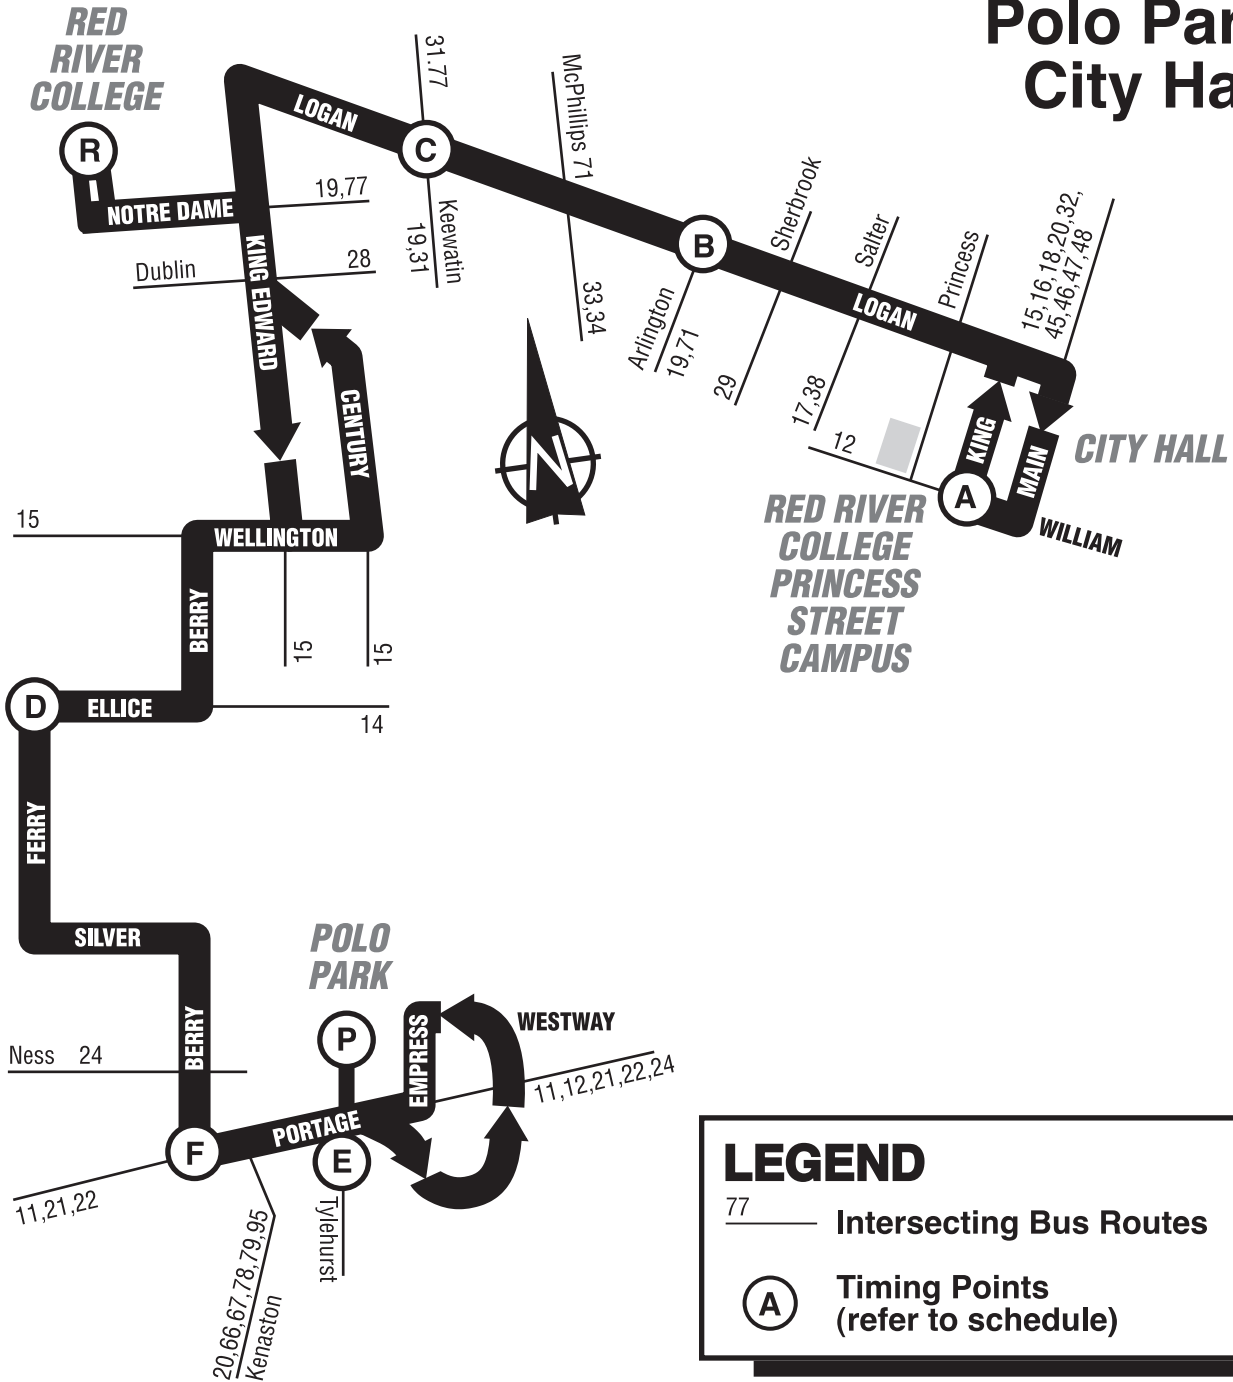

# 26 Logan-Berry

Polo Park  
City Hall

Bus arrival times may vary from schedules due to traffic, weather or unforeseen circumstances.