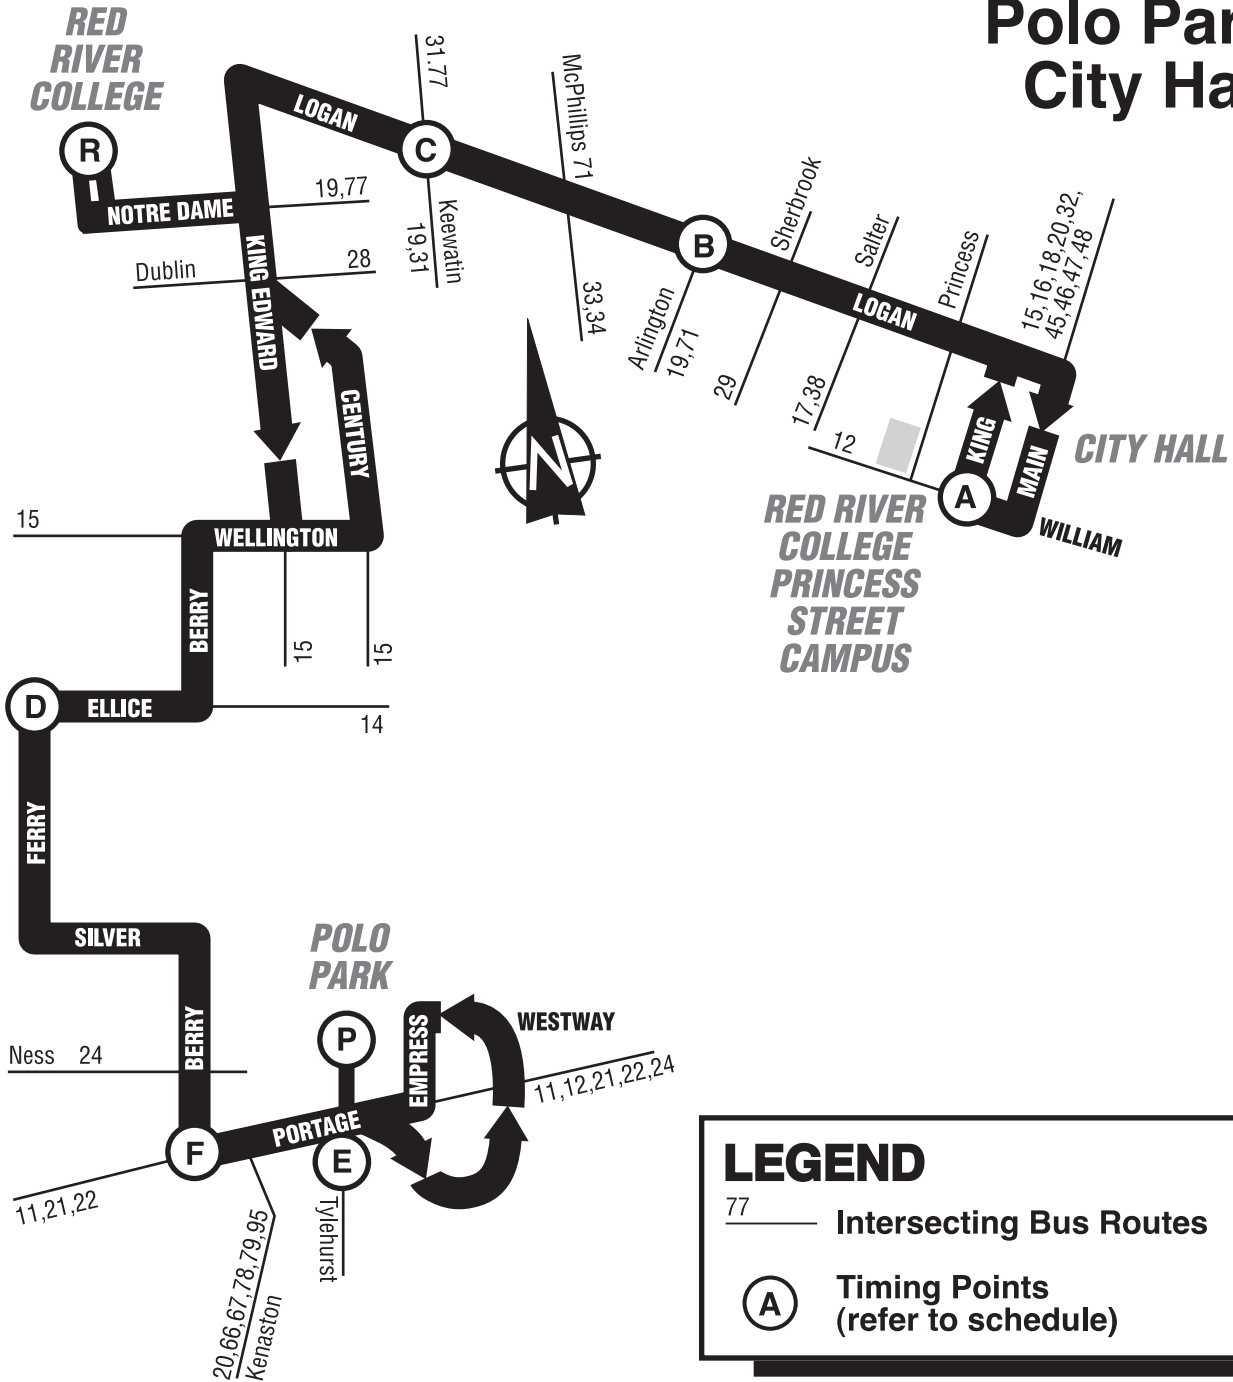

26 Logan-Berry

Polo Park
City Hall

Bus arrival times may vary from schedules due to traffic, weather or unforeseen circumstances.