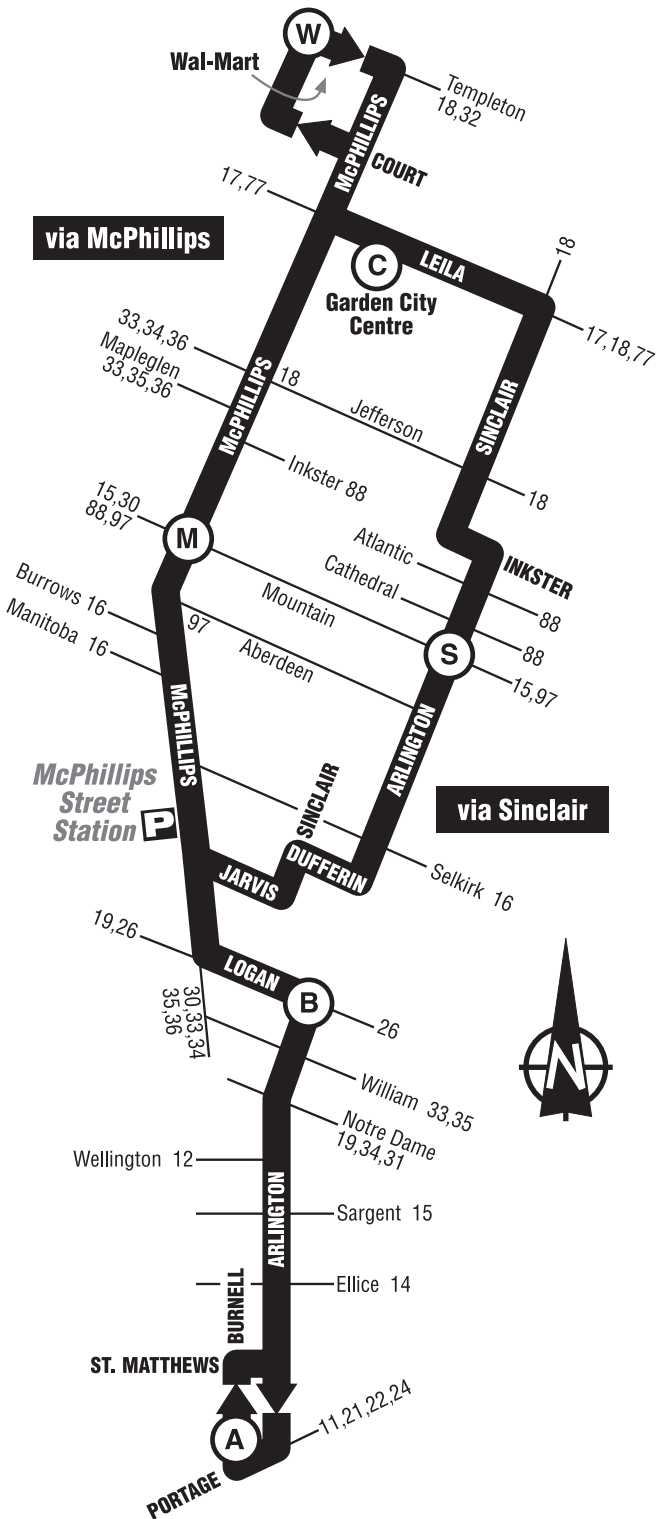

# 71 Arlington

## McPhillips Sinclair

**LEGEND**

- Weekday, Saturday and Sunday/Holiday Service
- Intersecting Bus Routes
- Timing Points (refer to schedule)
- Park & Ride

Bus times may vary from schedules due to traffic, weather or unforeseen circumstances.