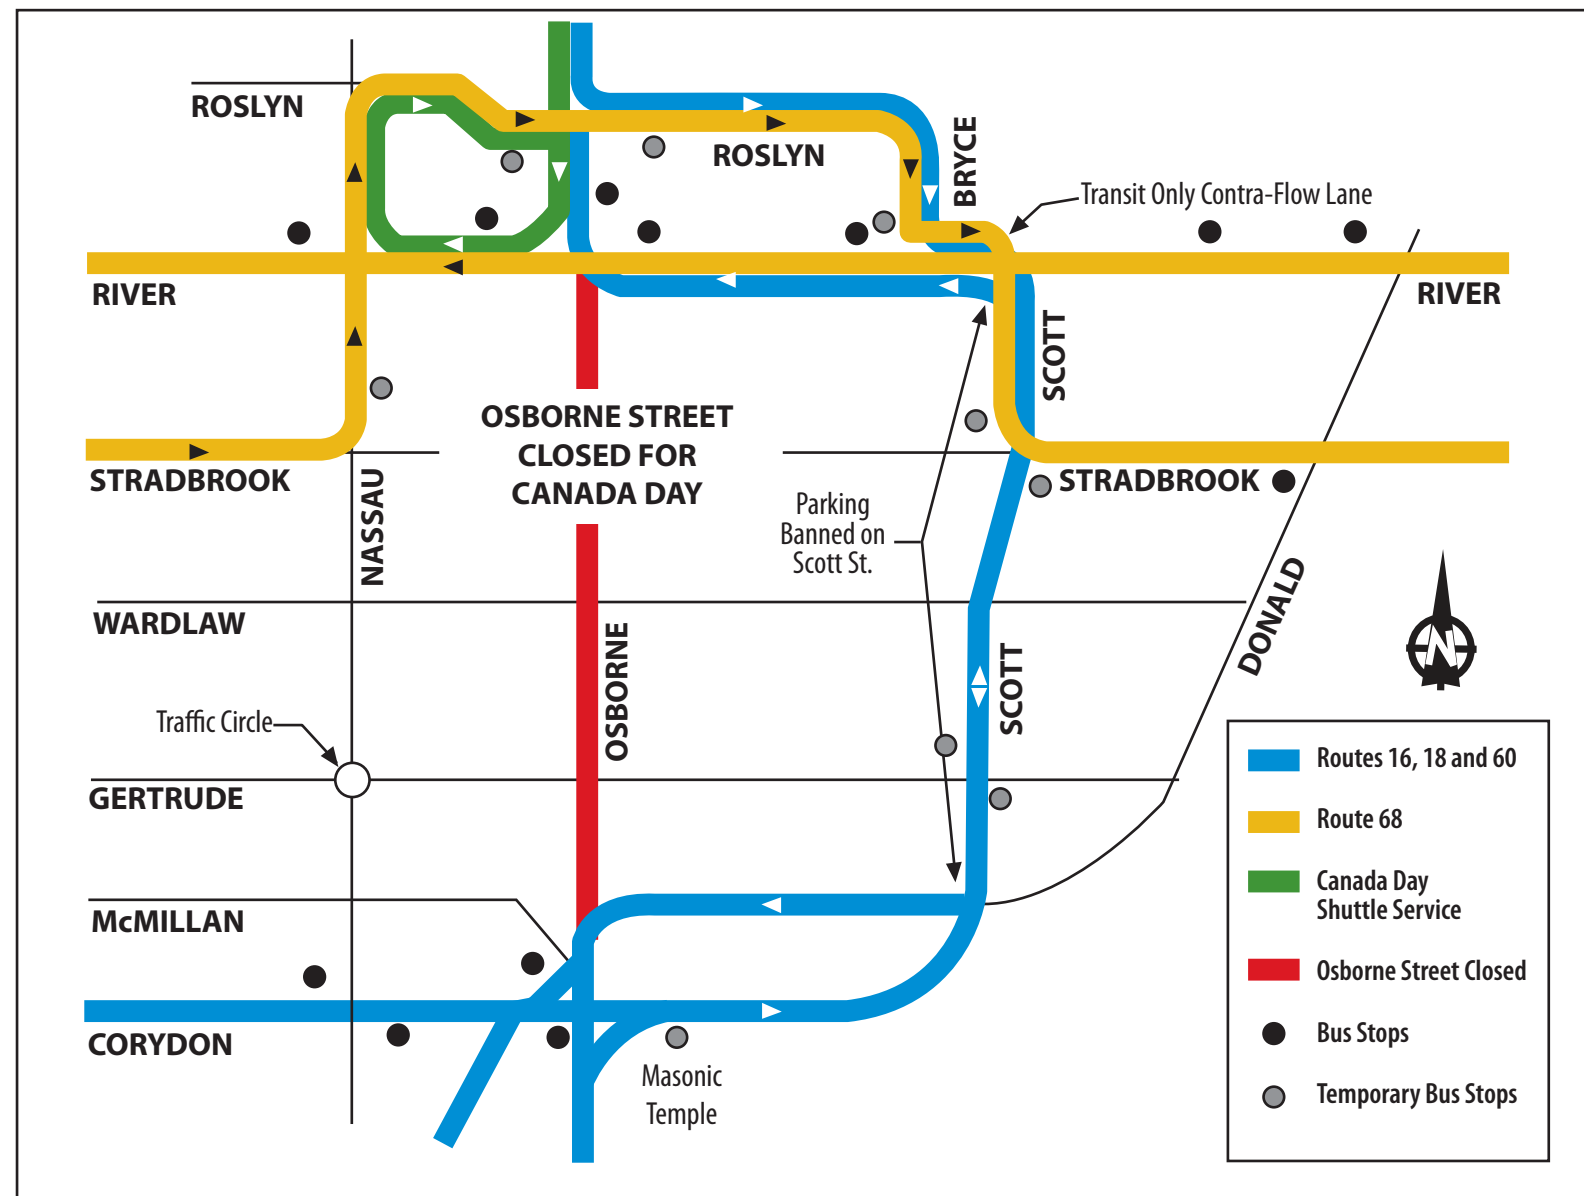

**More information 311
winnipegtransit.com**