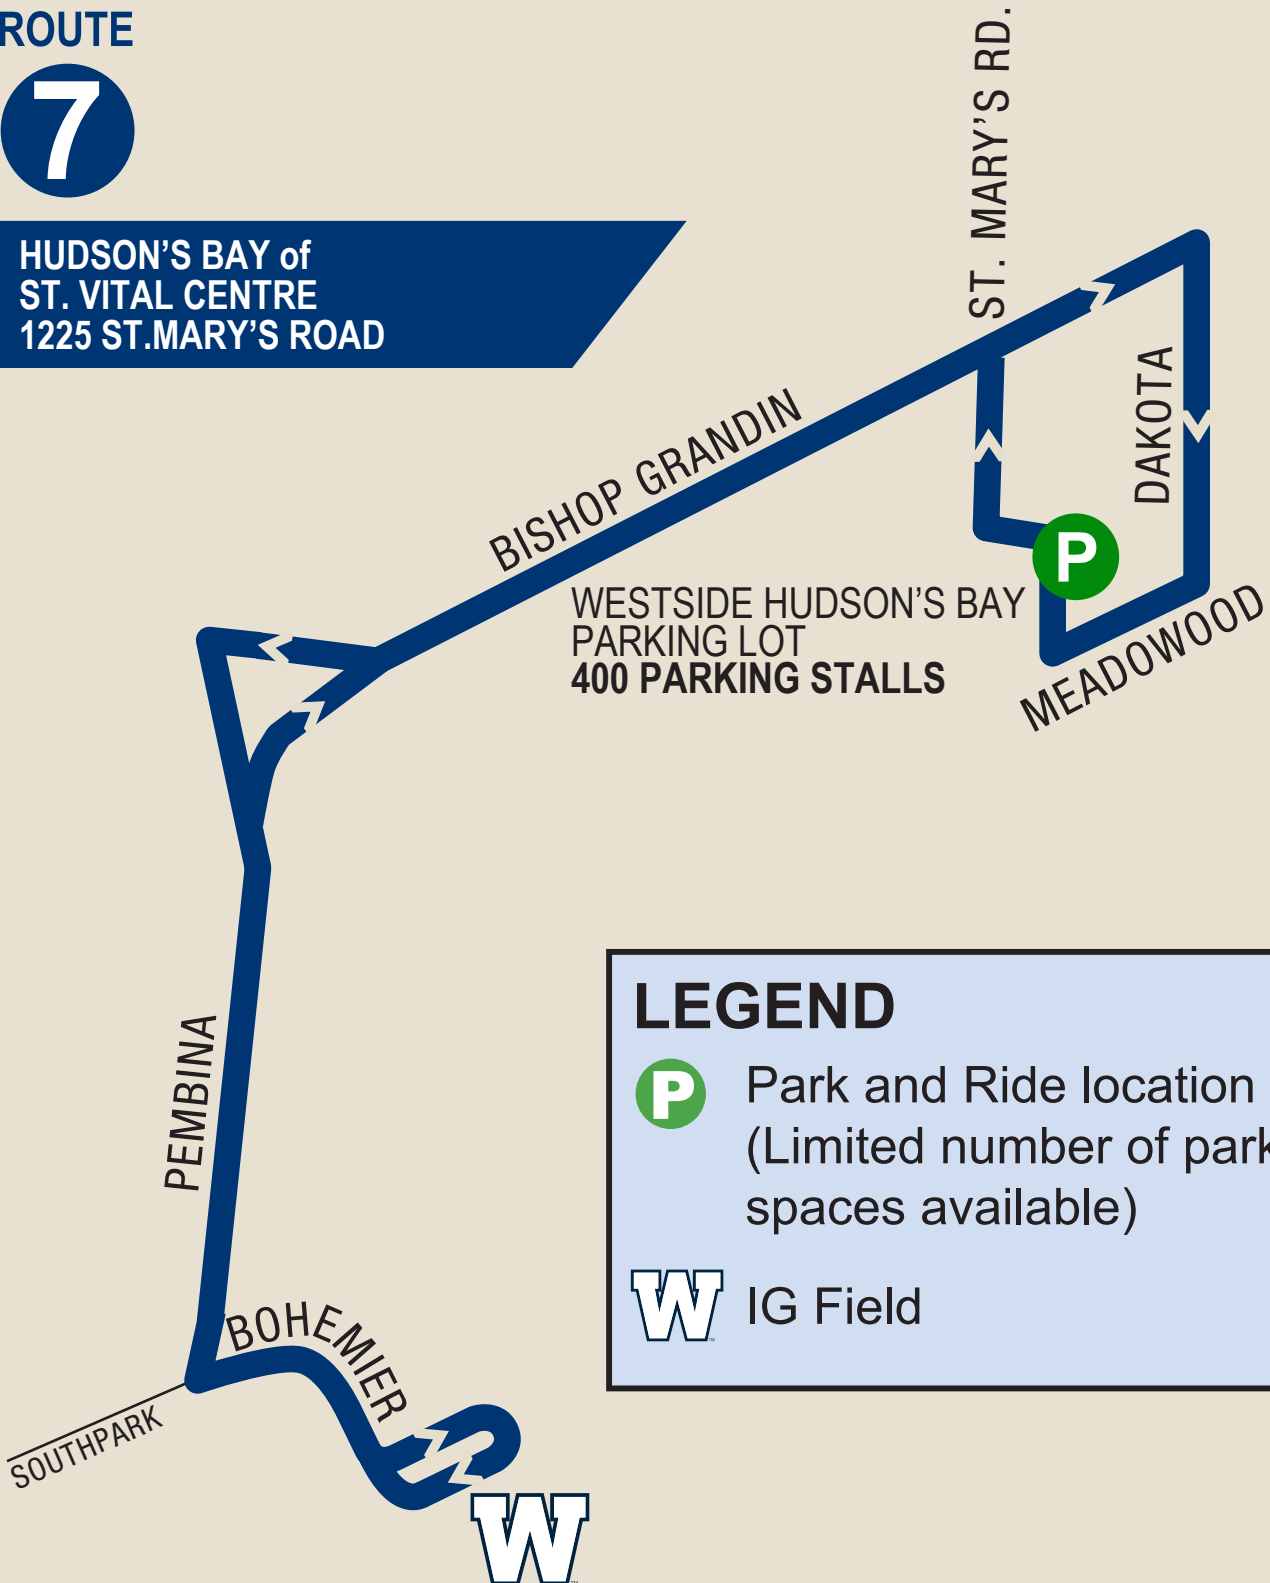

ROUTE

7

PARK & RIDE SUPER EXPRESS HUDSON'S BAY of ST. VITAL CENTRE

ROUTE

7

HUDSON'S BAY of
ST. VITAL CENTRE
1225 ST. MARY'S ROAD

LEGEND

Park and Ride location
(Limited number of parking
spaces available)

IG Field