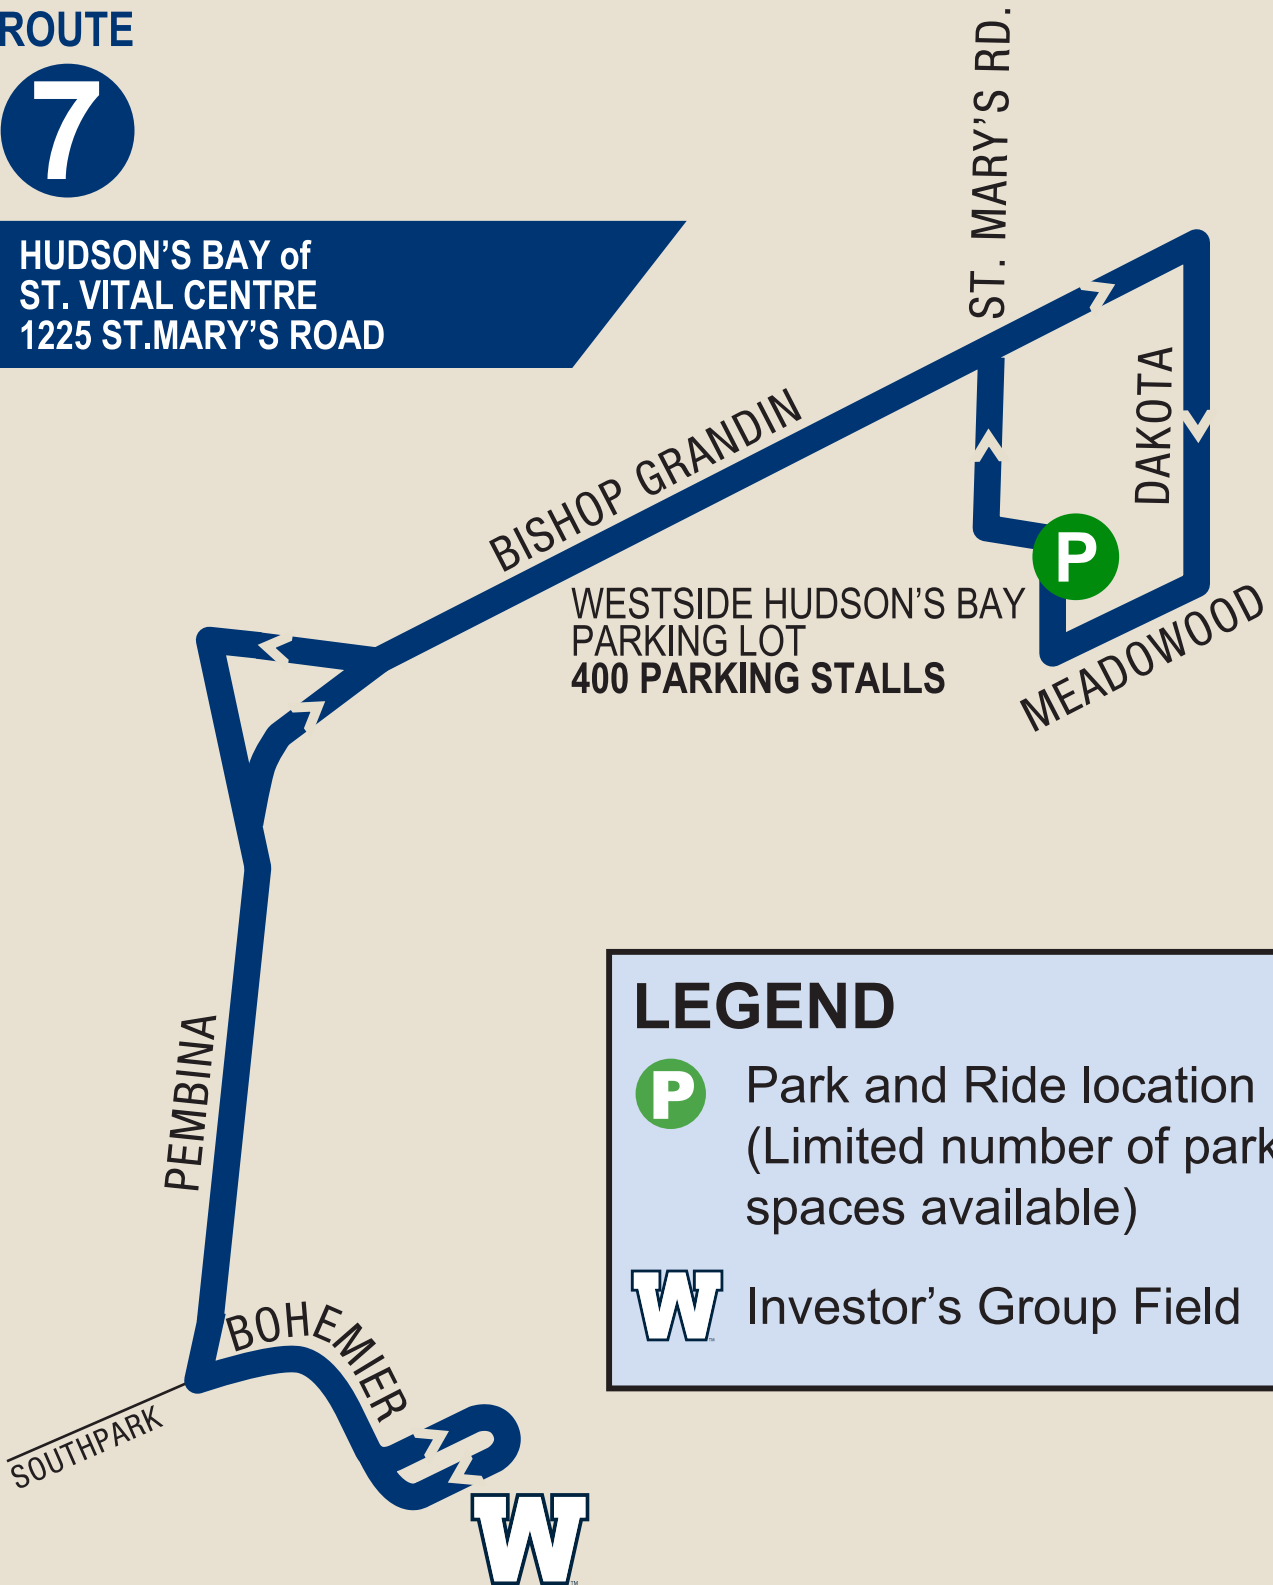

ROUTE

7

# PARK & RIDE SUPER EXPRESS HUDSON'S BAY of ST. VITAL CENTRE

ROUTE

7

HUDSON'S BAY of  
ST. VITAL CENTRE  
1225 ST.MARY'S ROAD

## LEGEND

Park and Ride location  
(Limited number of parking  
spaces available)

Investor's Group Field