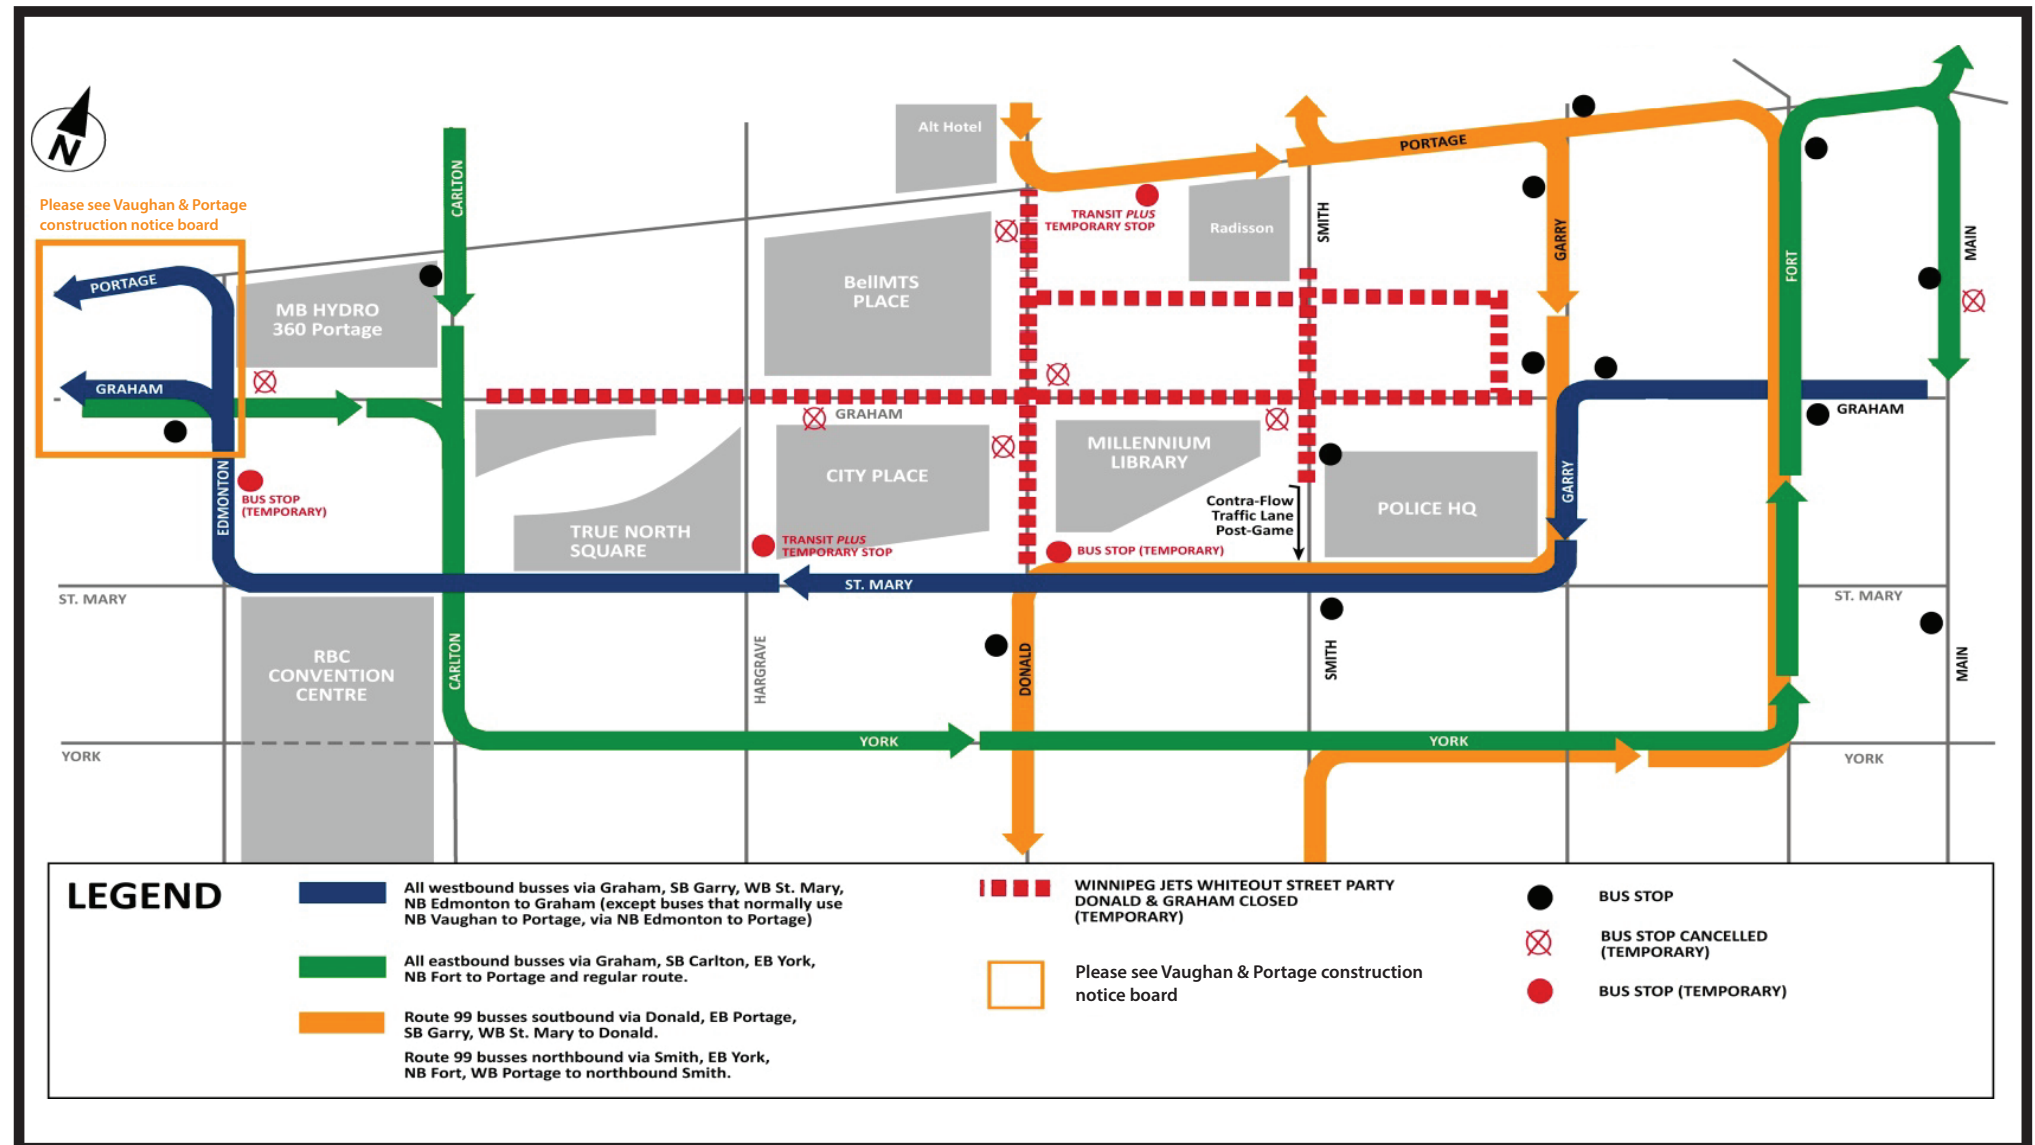

GRAHAM CLOSURE – WHITEOUT PARTY

On Thursday, April 18th, Donald Street will be completely closed from Portage Avenue to St. Mary Avenue on from 10:30 AM until 6:30 AM and Graham Avenue will be closed between Smith and Carlton Streets from 10:00 AM until 6:30 AM.

Graham Mall Transit Service (10:30 AM – 6:30 AM) All westbound buses using Graham

will operate west on Graham, south on Garry, west on St. Mary, north on Edmonton and west on Graham to regular route (PLEASE NOTE: all buses that normally use NB Vaughan to Portage will continue on NB Edmonton to Portage instead.)

All eastbound buses using Graham will operate east on Graham, south on Carlton, east on York, north on Fort and east on Portage to Main and regular route. (PLEASE NOTE: all buses that normally use SB Vaughan to Graham will detour via east on Portage and south on Kennedy to regular route)

Handi-Transit Temporary Loading Zones (10:30 AM – 6:30 AM)

The Handi-Transit loading zone will be temporarily relocated to eastbound Portage far-side Donald next to the Radisson Hotel's loading zone, and on northbound Hargrave far-side St. Mary.