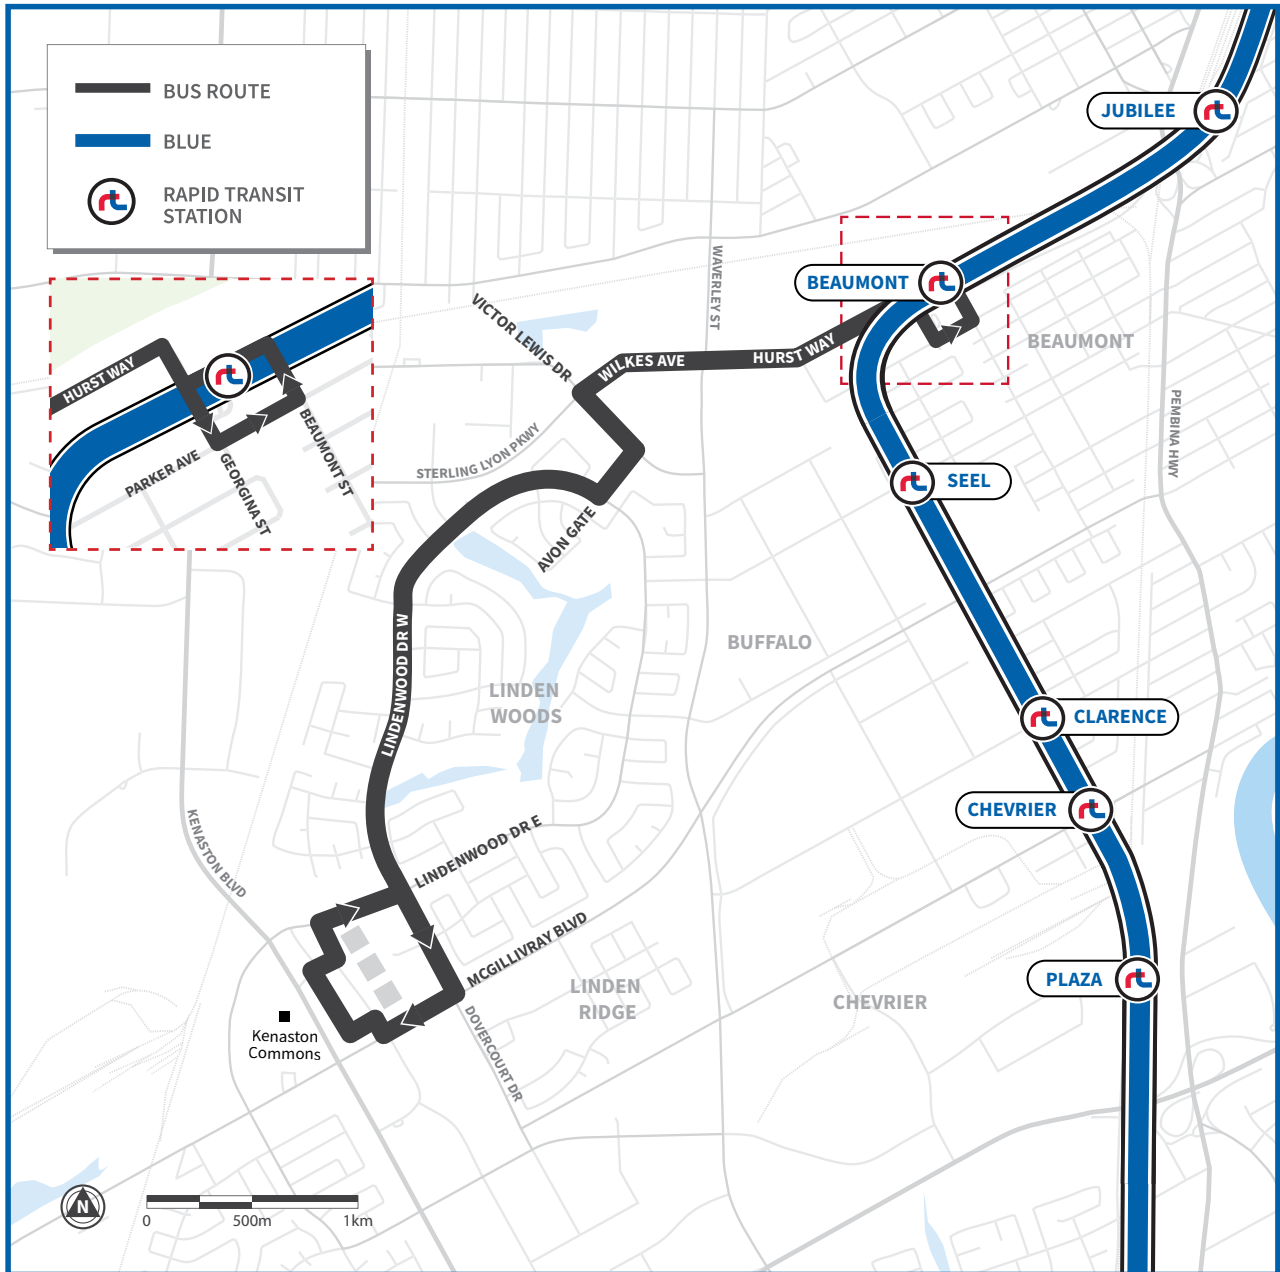

641 LINDENWOODS WEST

Kenaston | Beaumont Station

Span of Service	Rush Hour 06:00-09:00/15:30-18:30	Midday 09:00-15:30	Evening 18:00-22:00	Late Night 22:00-02:00
Weekday 6:00-24:00	20 min	30-35 min		
Span of Service	Morning 06:00-12:00	Afternoon 12:00-17:00	Evening 17:00-21:00	Late Night 21:00-02:00
Saturday 08:00-22:30	30-35 min			
Sunday 10:00-19:00	30-35 min			Not in Service