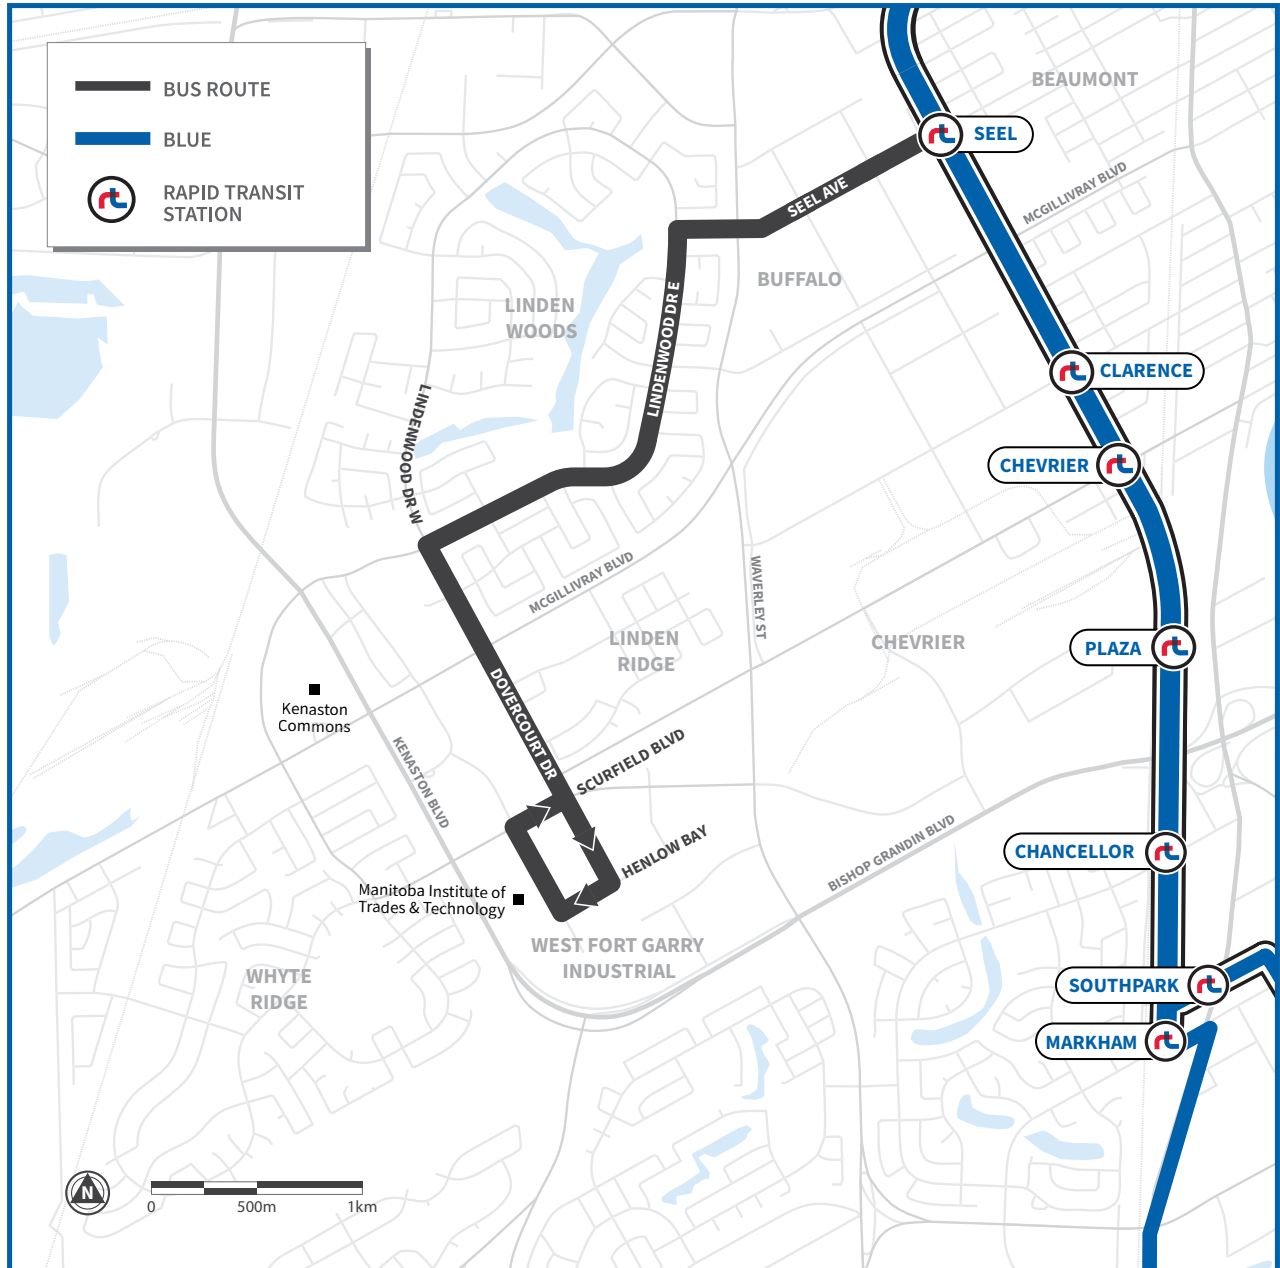

642 LINDENWOODS EAST

Fort Garry Industrial | Seel Station

Span of Service	Rush Hour 06:00-09:00/15:30-18:30	Midday 09:00-15:30	Evening 18:00-22:00	Late Night 22:00-02:00
Weekday 6:00-23:30	20 min	30-35 min		
Span of Service	Morning 06:00-12:00	Afternoon 12:00-17:00	Evening 17:00-21:00	Late Night 21:00-02:00
Saturday 07:00-23:00	30-35 min			
Sunday 10:00-19:00	30 min			Not in Service