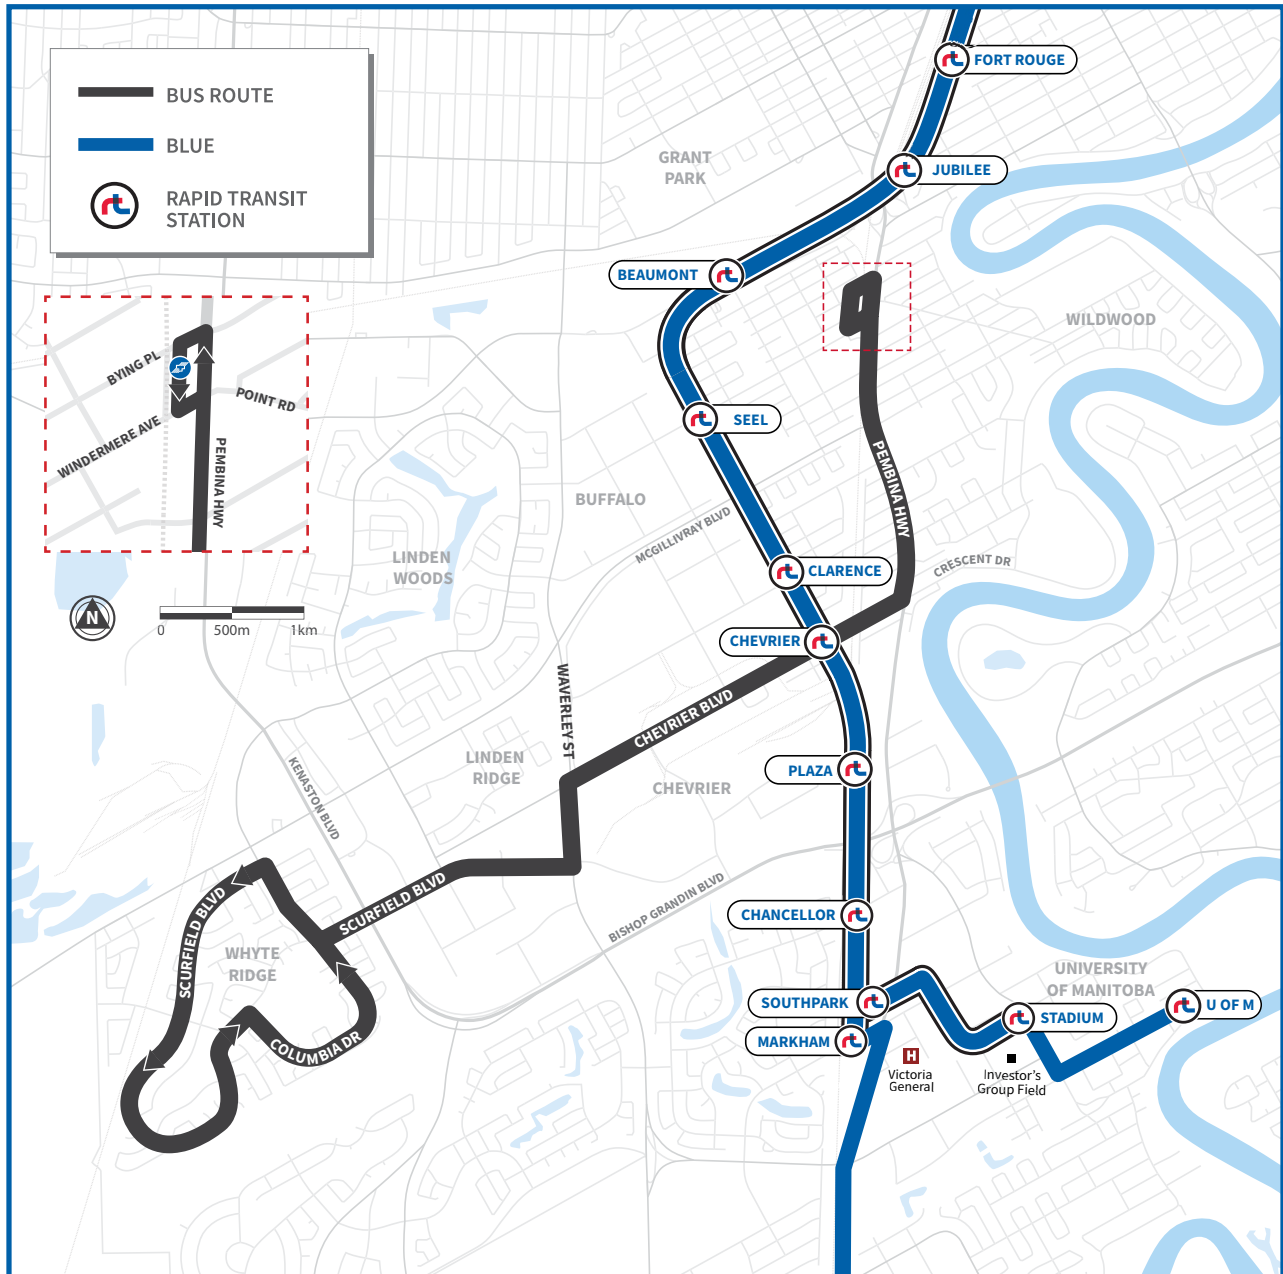

649 CHEVRIER

Whyte Ridge | Windermere

Span of Service	Rush Hour 06:00-09:00/15:30-18:30	Midday 09:00-15:30	Evening 18:00-22:00	Late Night 22:00-02:00
Weekday 6:30-23:00	20 min	25 min		40 min
Span of Service	Morning 06:00-12:00	Afternoon 12:00-17:00	Evening 17:00-21:00	Late Night 21:00-02:00
Saturday 07:00-22:30	45-50 min			
Sunday 10:00-19:00	45-50 min			Not in Service