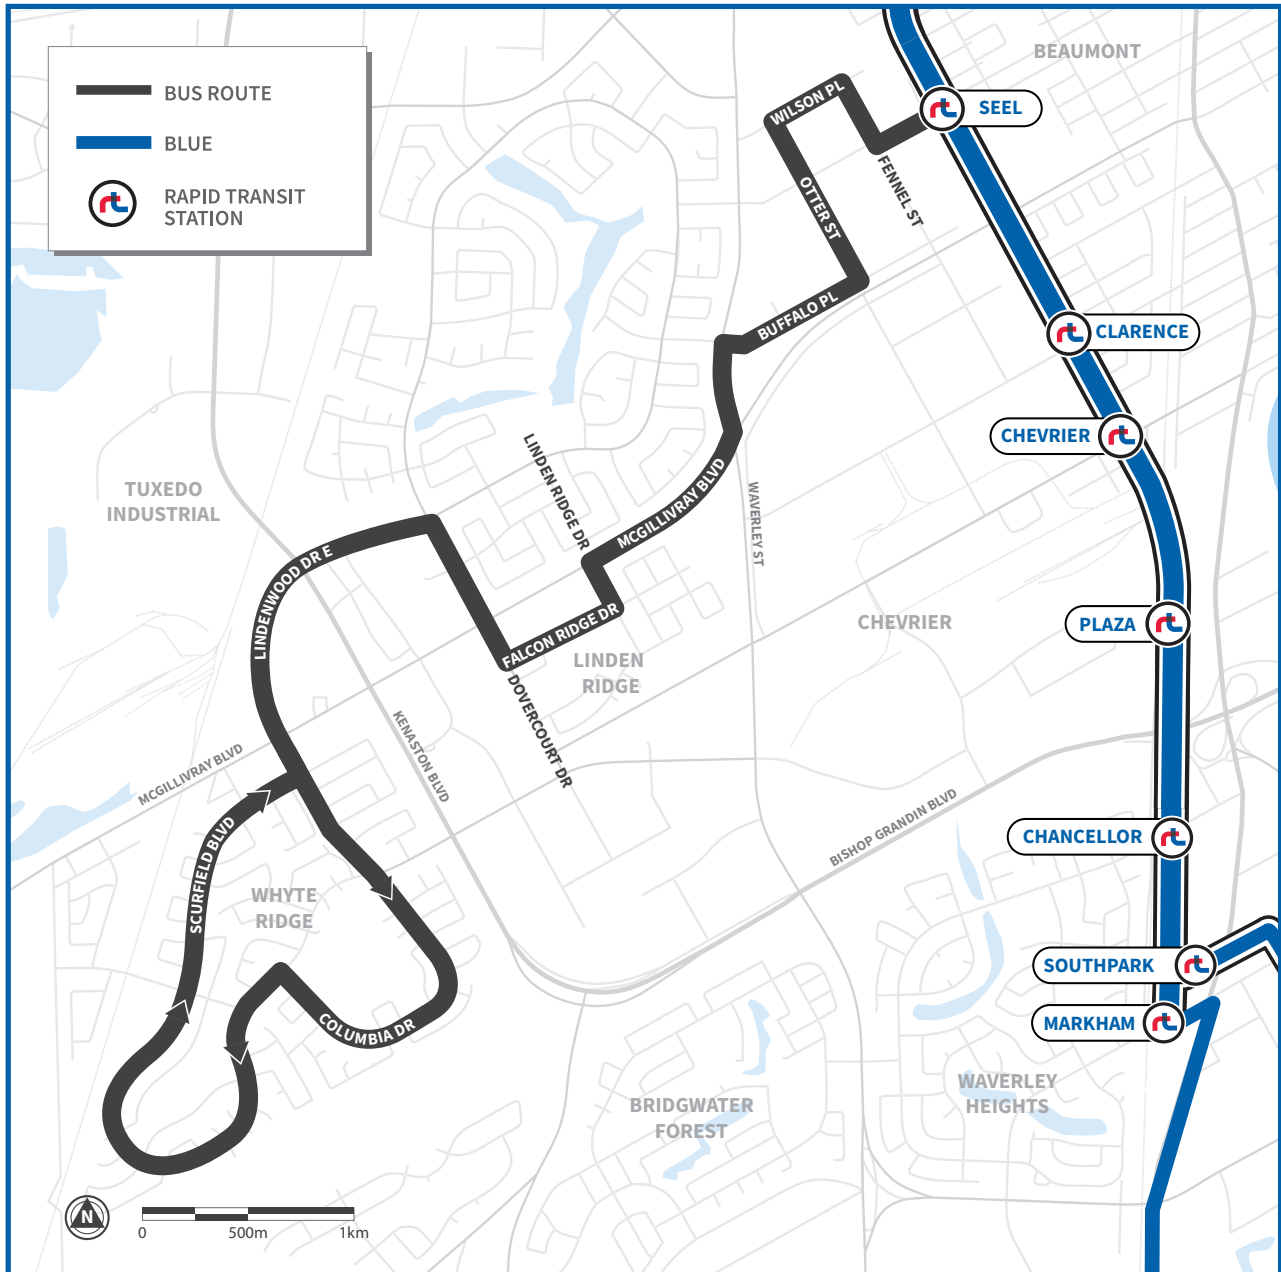

650 MCGILLIVRAY

Whyte Ridge | Seel Station

Span of Service	Rush Hour 06:00-09:00/15:30-18:30	Midday 09:00-15:30	Evening 18:00-22:00	Late Night 22:00-02:00
Weekday 6:30-23:30	15 min	20-25 min		40 min
Span of Service	Morning 06:00-12:00	Afternoon 12:00-17:00	Evening 17:00-21:00	Late Night 21:00-02:00
Saturday 07:00-22:00	40-50 min			
Sunday 10:00-18:30	50 min			Not in Service