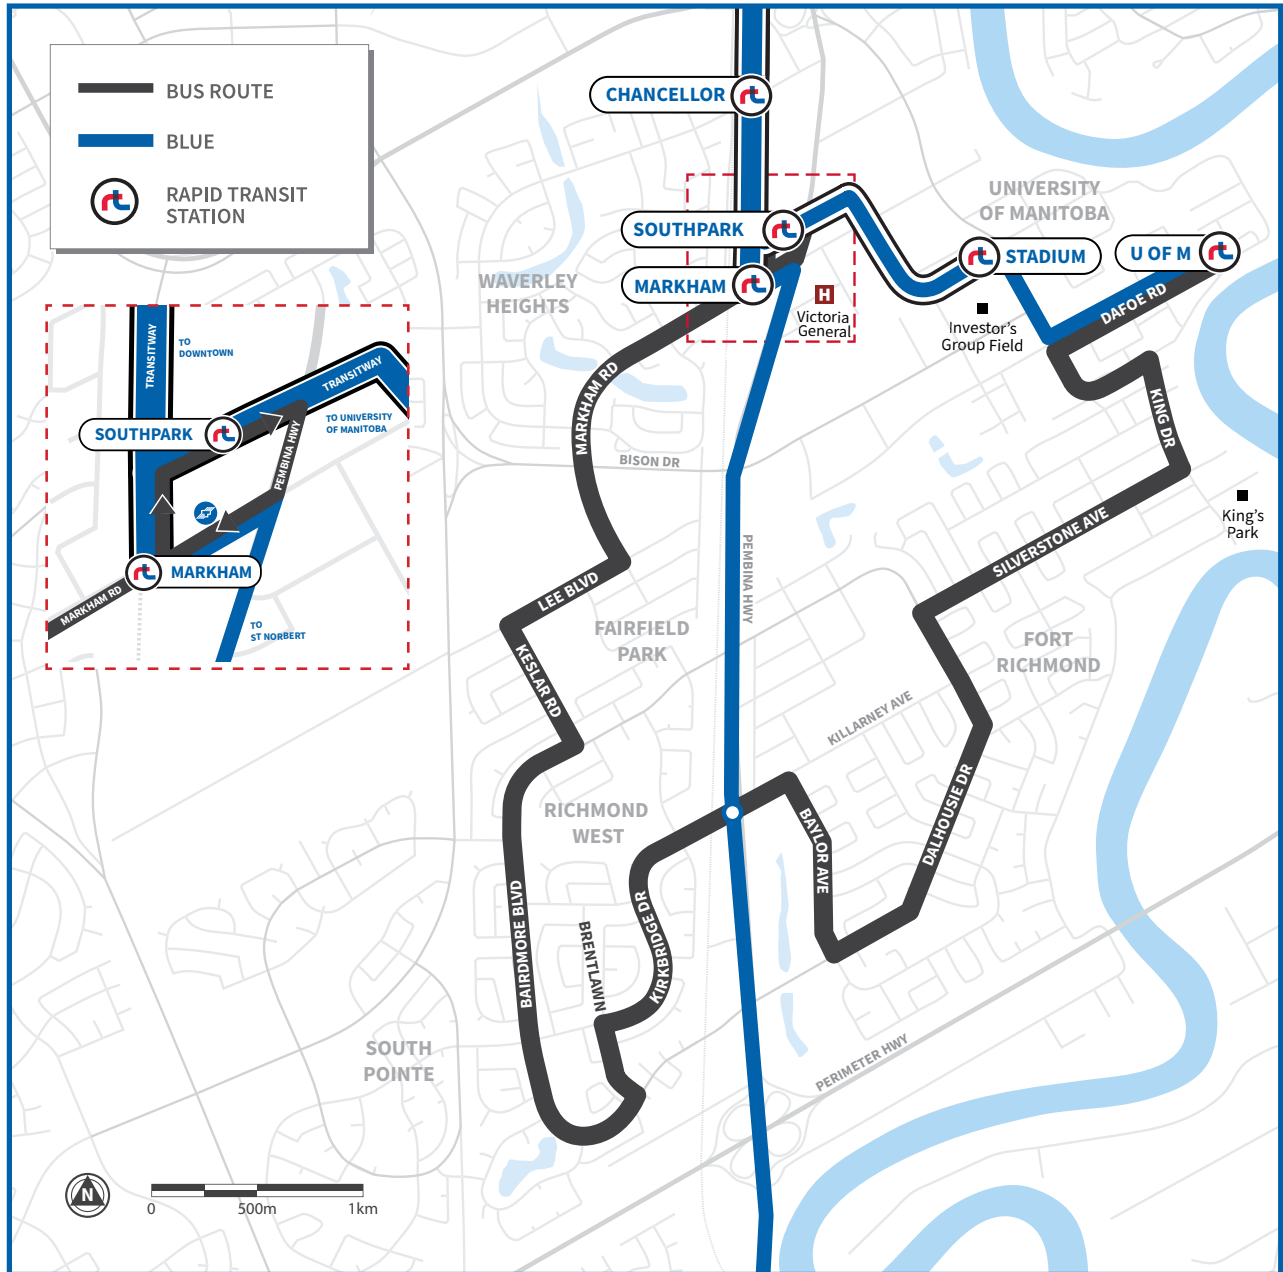

# 662 RICHMOND

Markham Station | University of Manitoba

Span of Service	Rush Hour 06:00-09:00/15:30-18:30	Midday 09:00-15:30	Evening 18:00-22:00	Late Night 22:00-02:00
<b>Weekday</b> 6:30-22:30	<b>15 min</b>		<b>40 min</b>	
Span of Service	Morning 06:00-12:00	Afternoon 12:00-17:00	Evening 17:00-21:00	Late Night 21:00-02:00
<b>Saturday</b> 07:00-22:30	<b>35-40 min</b>			
<b>Sunday</b> 07:00-22:30	<b>35-40 min</b>			<b>60 min</b>