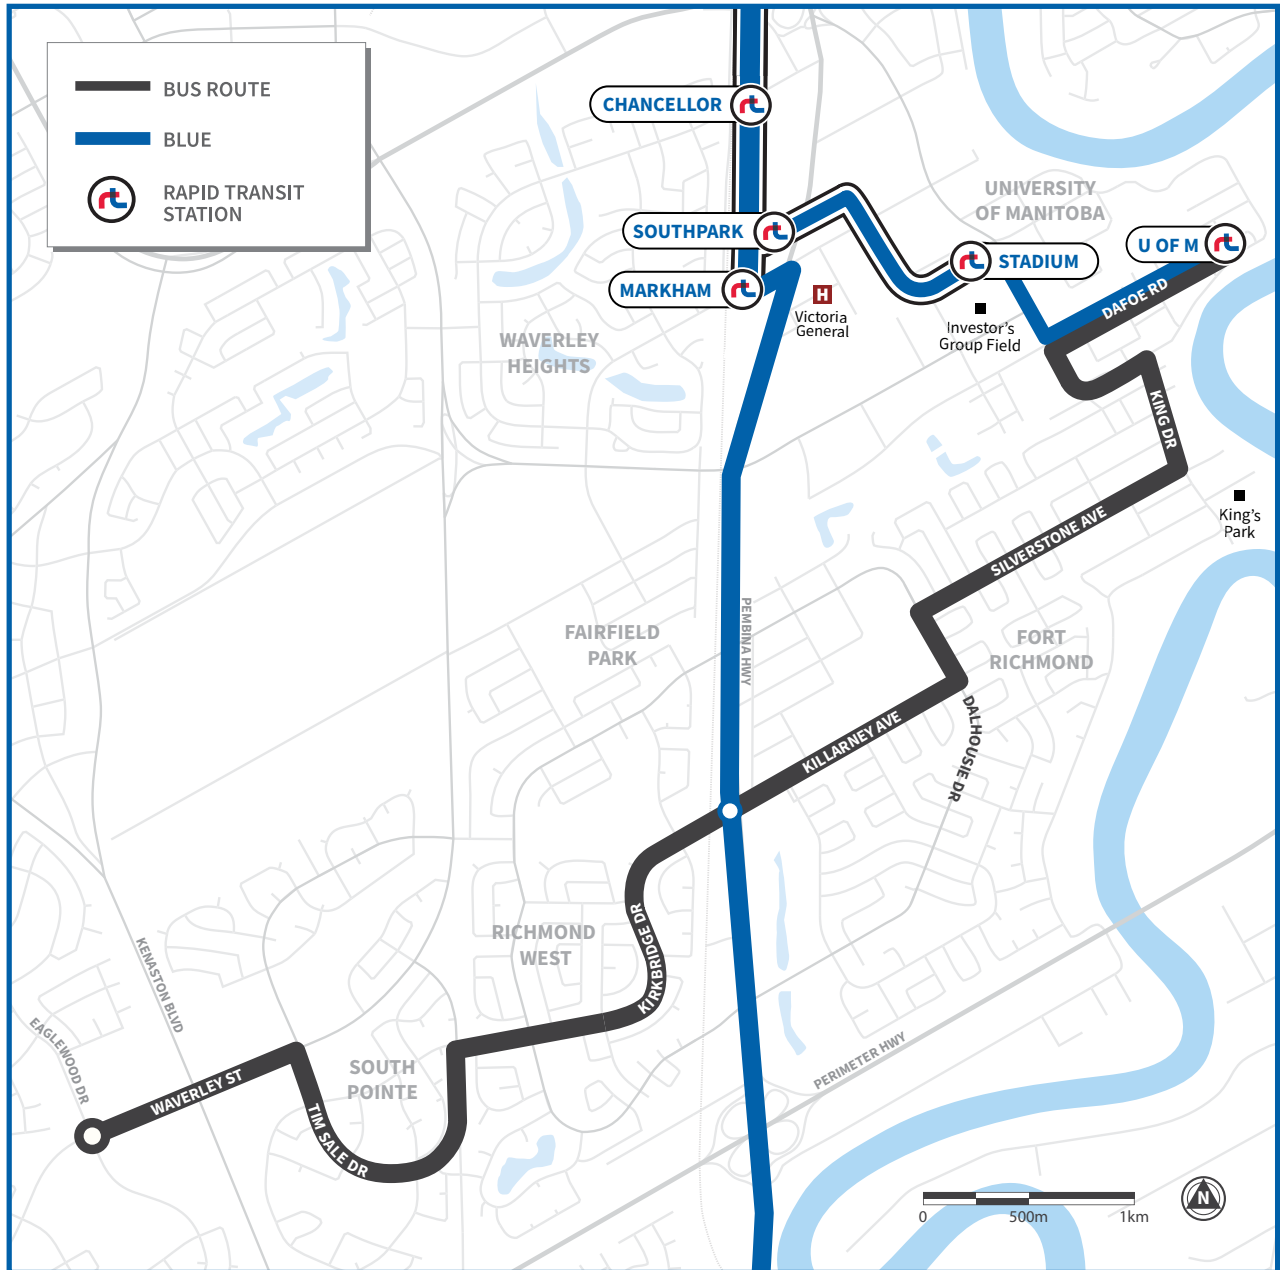

672 KILLARNEY

Prairie Pointe | University of Manitoba

Span of Service	Rush Hour 06:00-09:00/15:30-18:30	Midday 09:00-15:30	Evening 18:00-22:00	Late Night 22:00-02:00
Weekday 6:30-23:00	15 min	25 min		50 min
Span of Service	Morning 06:00-12:00	Afternoon 12:00-17:00	Evening 17:00-21:00	Late Night 21:00-02:00
Saturday 06:30-22:00		25 min		50 min
Sunday 09:00-19:00		25 min		Not in Service