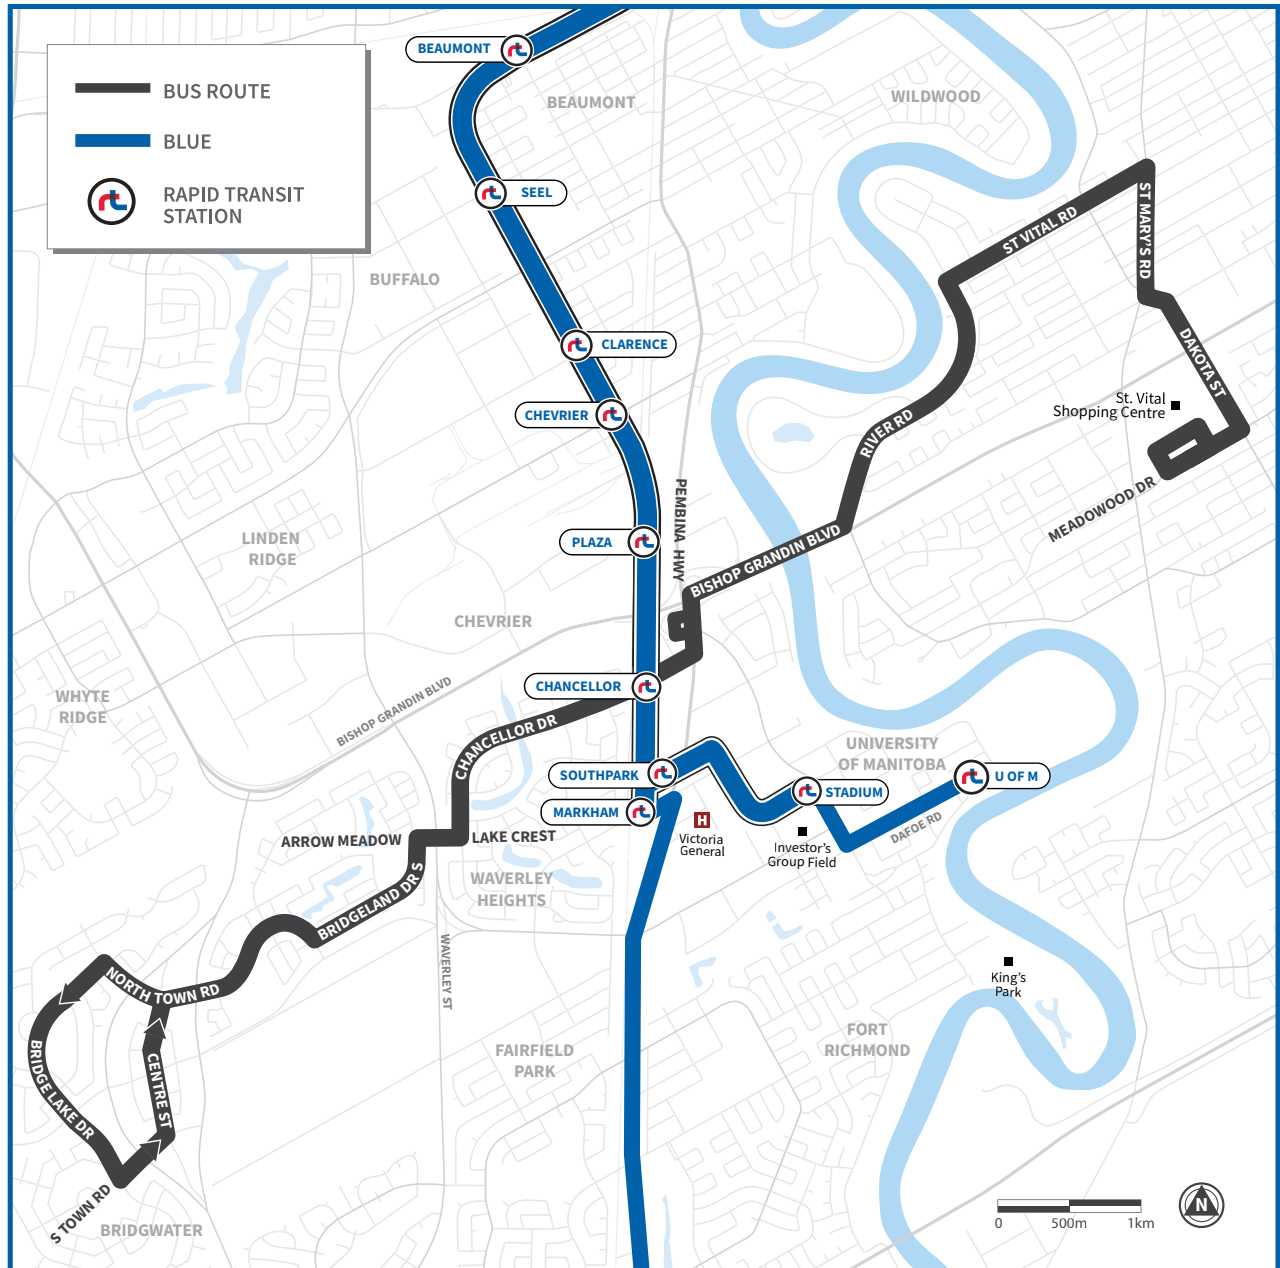

676 BRIDGWATER/RIVER ROAD

Centre Street | St. Vital Centre

Span of Service	Rush Hour 06:00-09:00/15:30-18:30	Midday 09:00-15:30	Evening 18:00-22:00	Late Night 22:00-02:00
Weekday 6:00-22:30	10 min		35 min	
Span of Service	Morning 06:00-12:00	Afternoon 12:00-17:00	Evening 17:00-21:00	Late Night 21:00-02:00
Saturday 07:00-23:00			35 min	
Sunday 08:00-22:00			35 min	