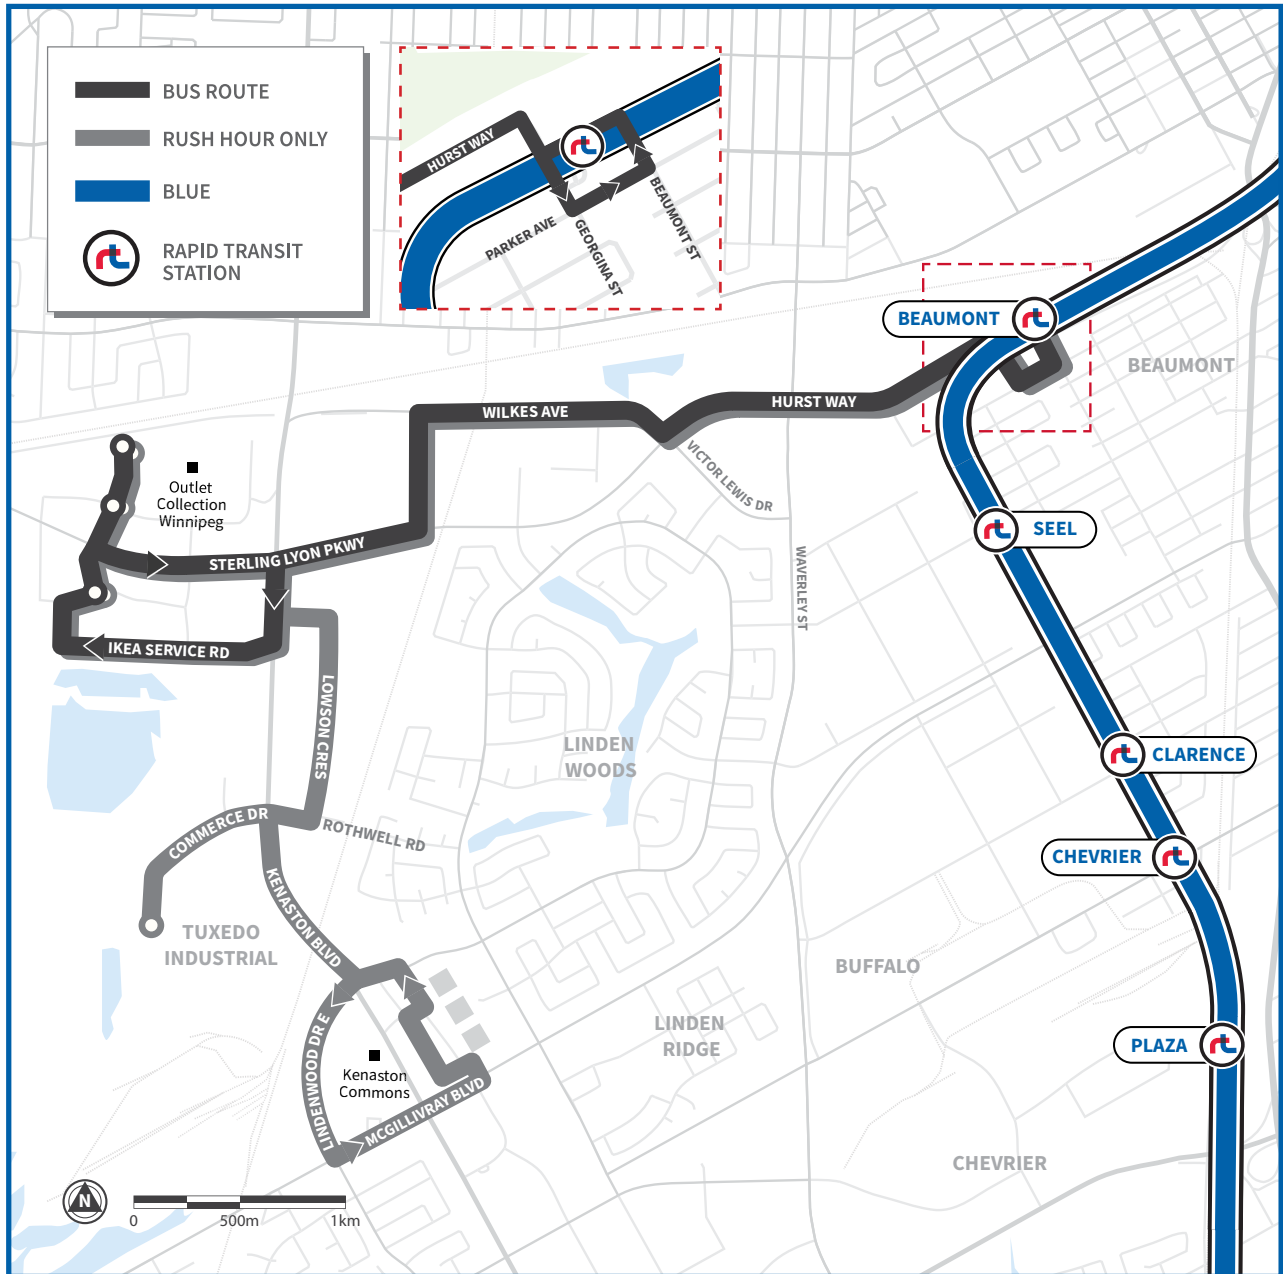

677 WILKES

Kenaston Common | Outlet Collection Winnipeg | Beaumont Station

Span of Service	Rush Hour 06:00-09:00/15:30-18:30	Midday 09:00-15:30	Evening 18:00-22:00	Late Night 22:00-02:00
Weekday 6:30-22:30	15-20 min			30 min
Span of Service	Morning 06:00-12:00	Afternoon 12:00-17:00	Evening 17:00-21:00	Late Night 21:00-02:00
Saturday 6:30-22:30	15-20 min			30 min
Sunday 09:30-18:30	35 min			Not in Service