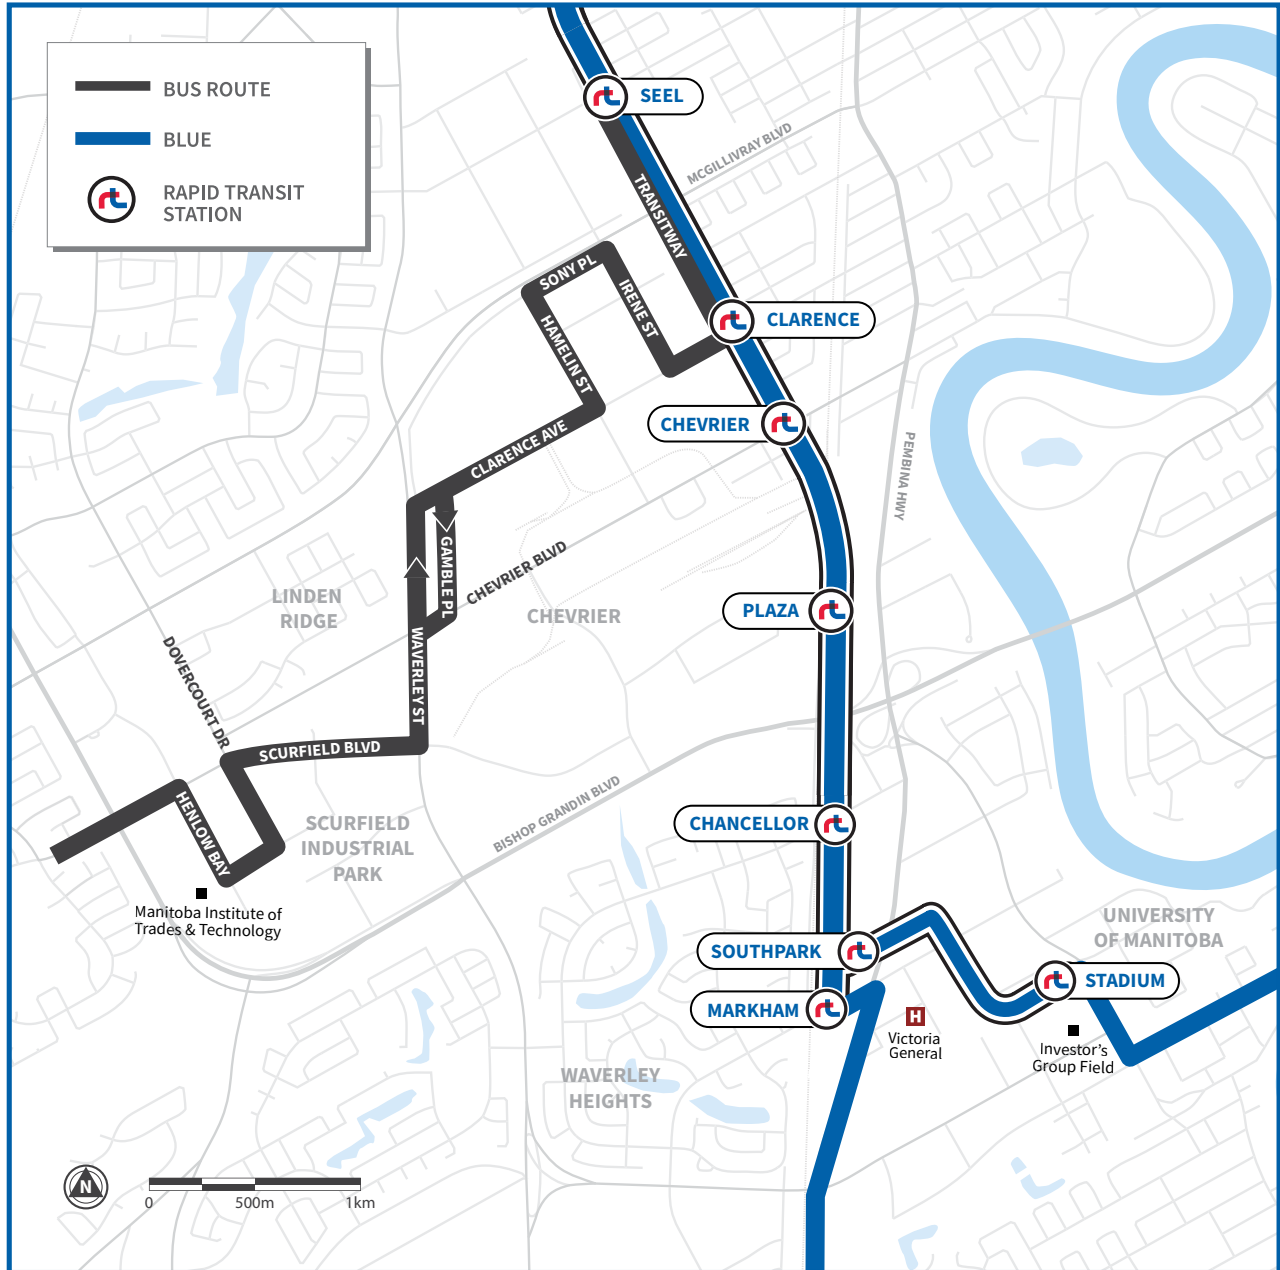

# 690 INDUSTRIAL

Kenaston | Seel Station

## CLARENCE STATION TO KENASTON

Span of Service	Rush Hour 06:00-09:00	Midday 09:00-15:30	Rush Hour 15:30-18:30	Evening 18:00-22:00	Late Night 22:00-02:00
Weekday Only 6:00-9:00	10 min	No Service			

## KENASTON TO CLARENCE STATION

Span of Service	Rush Hour 06:00-09:00	Midday 09:00-15:30	Rush Hour 15:30-18:30	Evening 18:00-22:00	Late Night 22:00-02:00
Weekday Only 15:00-19:00	No Service		10 min	No Service	