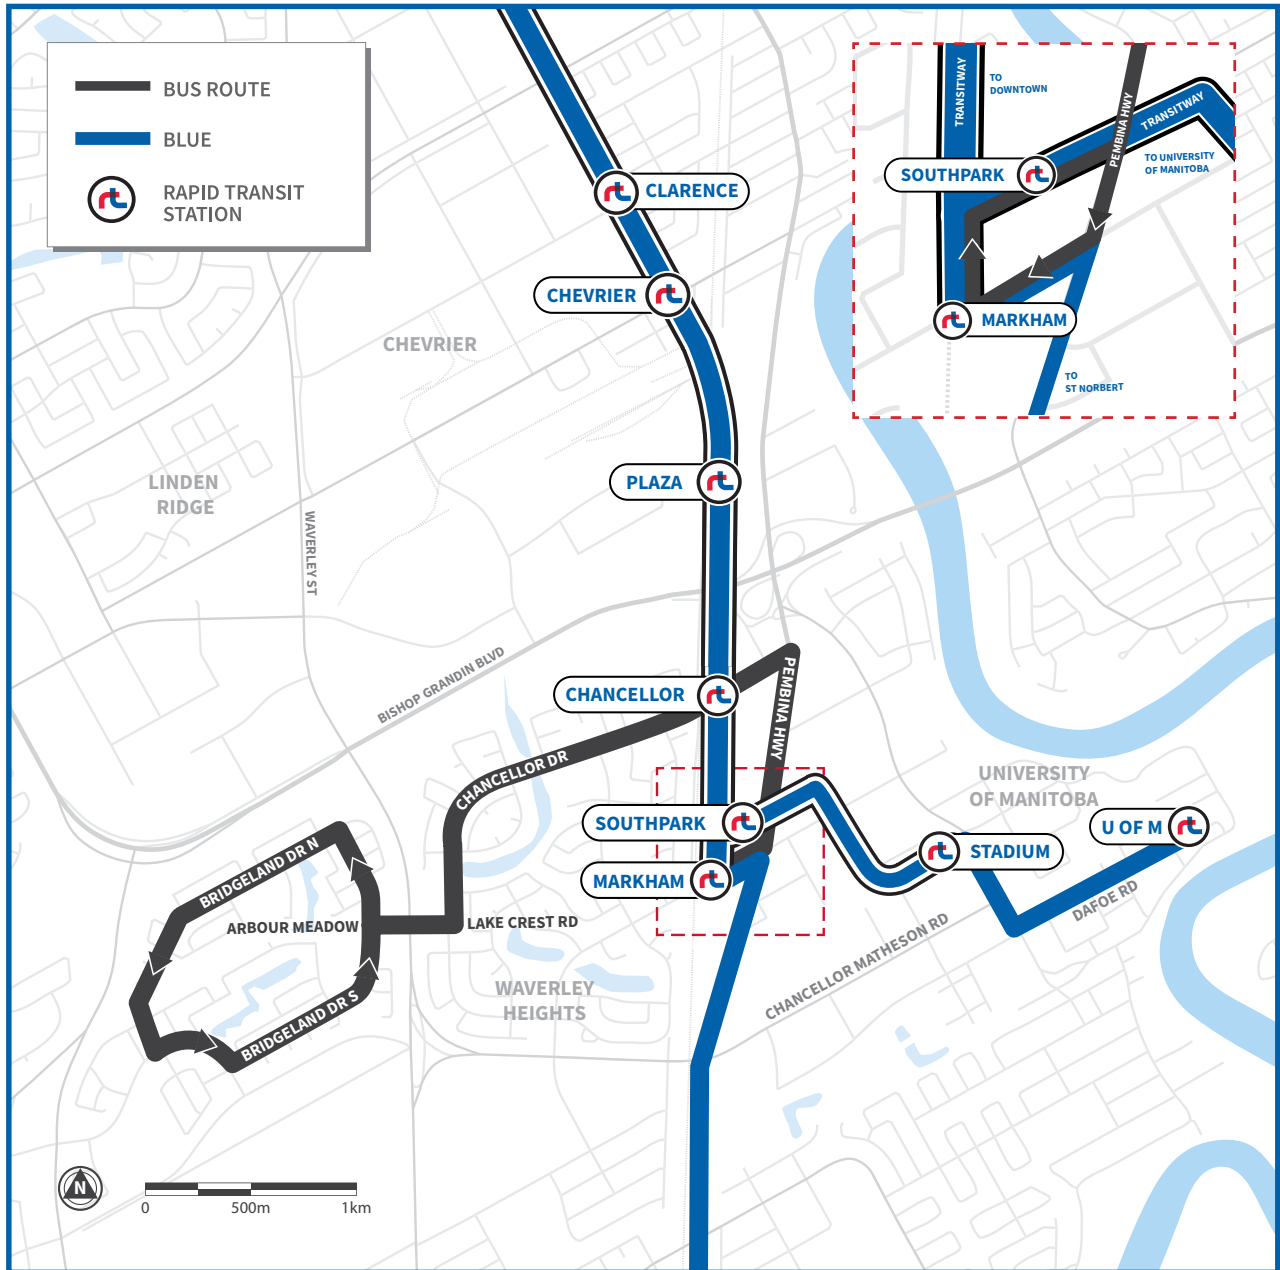

693 WAVERLEY HEIGHTS

Bridgwater Forest | Markham Station

BRIDGWATER FOREST TO MARKHAM STATION

Span of Service	Rush Hour 06:00-09:00	Midday 09:00-15:30	Rush Hour 15:30-18:30	Evening 18:00-22:00	Late Night 22:00-02:00
Weekday Only 6:00-19:00	10 min	No Service	20 min	Not in Service	

MARKHAM STATION TO BRIDGWATER FOREST

Span of Service	Rush Hour 06:00-09:00	Midday 09:00-15:30	Rush Hour 15:30-18:30	Evening 18:00-22:00	Late Night 22:00-02:00
Weekday Only 06:00-19:00	20 min	No Service	10 min	No Service	