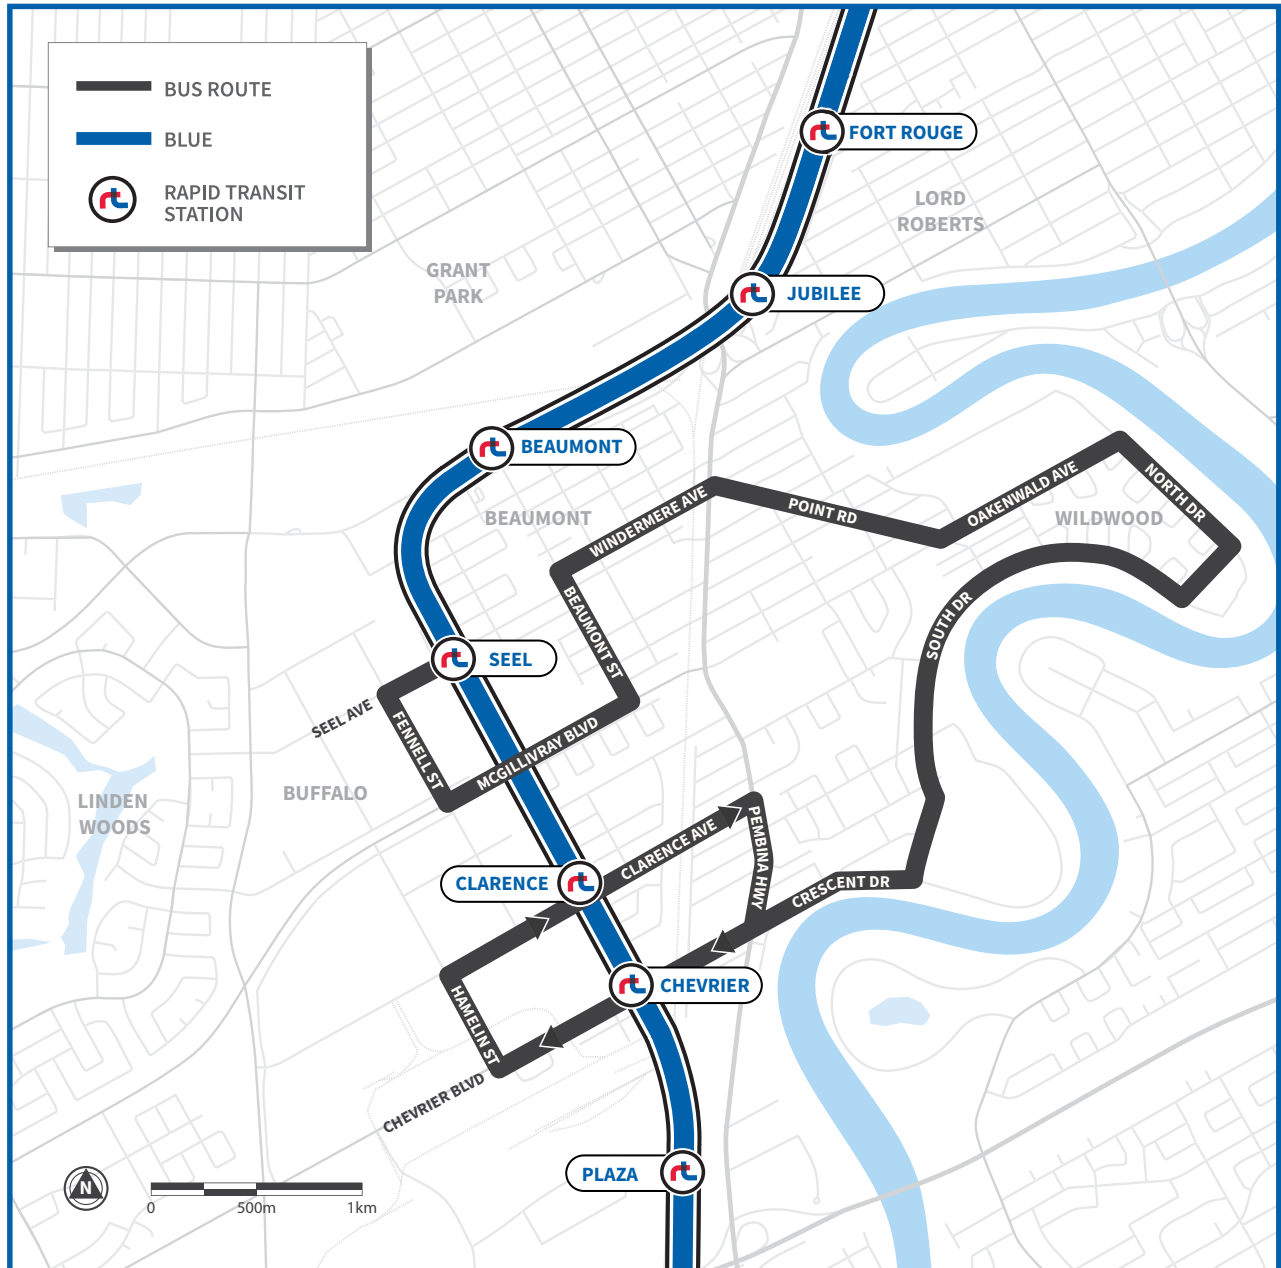

694 WILDWOOD

Fort Garry Industrial | Seel Station

Span of Service	Rush Hour 06:00-09:00	Midday 09:00-15:30	Rush Hour 15:30-18:30	Evening 18:00-22:00	Late Night 22:00-02:00
Weekday Only 6:00-19:00	30 min	No Service	30 min	No Service	