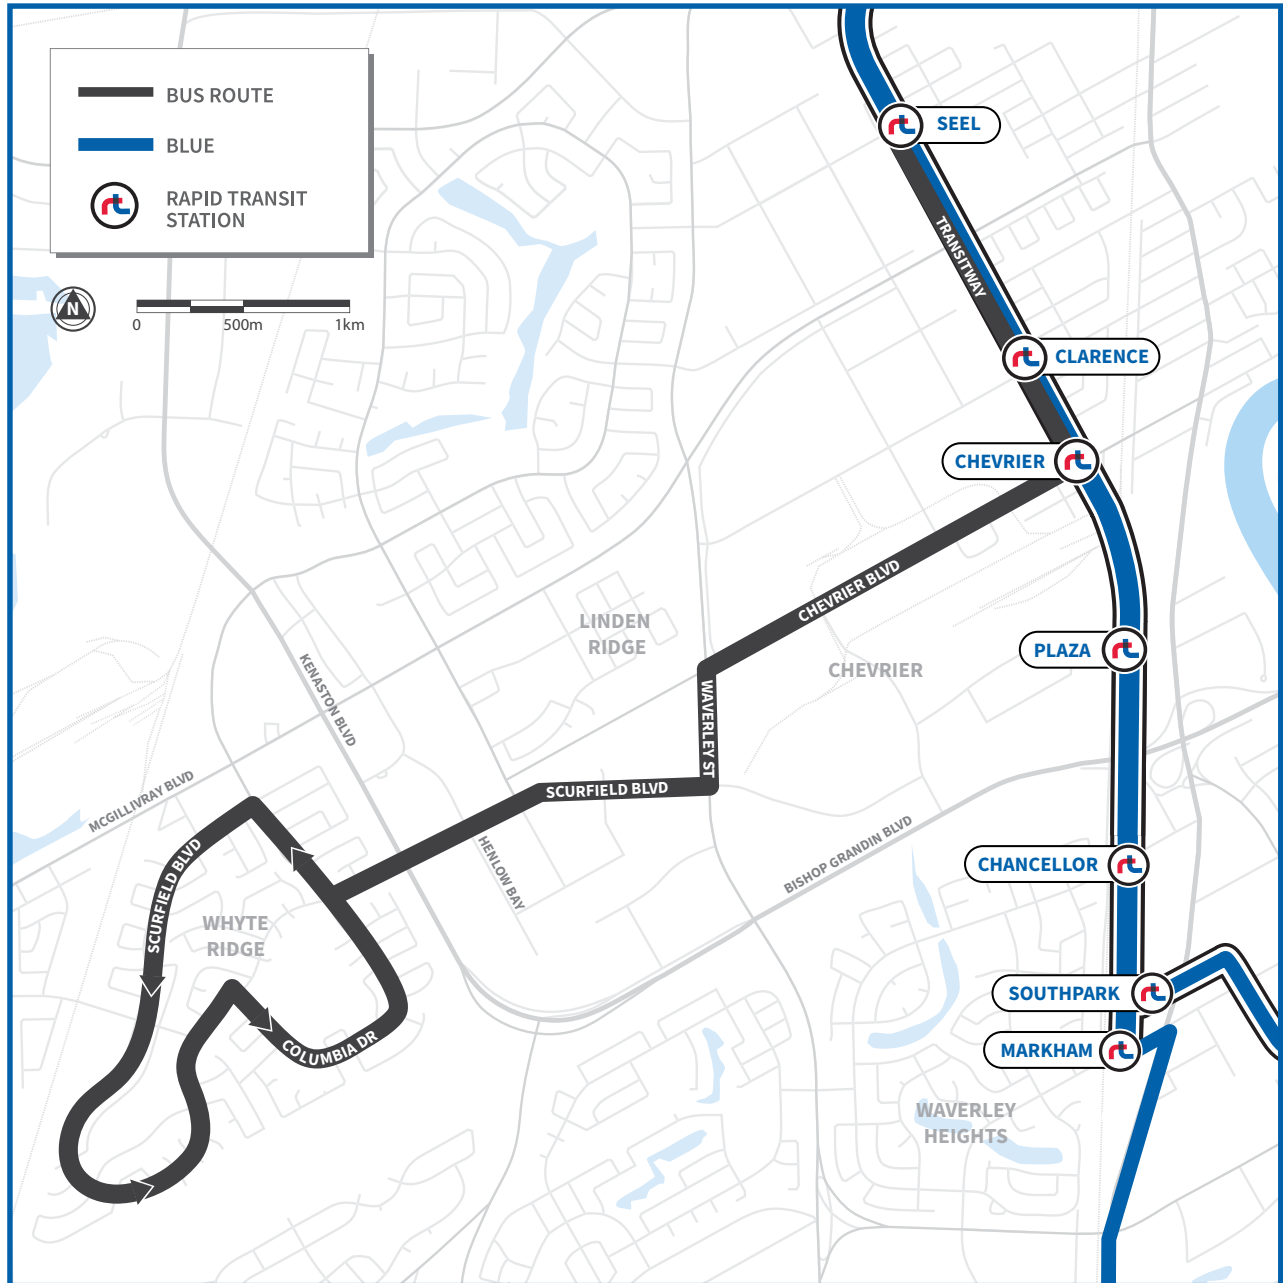

691 WHYTE RIDGE

Whyte Ridge | Seel Station

WHYTE RIDGE TO SEEL STATION

Span of Service	Rush Hour 06:00-09:00	Midday 09:00-15:30	Rush Hour 15:30-18:30	Evening 18:00-22:00	Late Night 22:00-02:00
Weekday Only 6:00-9:00	10 min	No Service			

SEEL STATION TO WHYTE RIDGE

Span of Service	Rush Hour 06:00-09:00	Midday 09:00-15:30	Rush Hour 15:30-18:30	Evening 18:00-22:00	Late Night 22:00-02:00
Weekday Only 15:00-19:00	No Service		10 min	No Service	