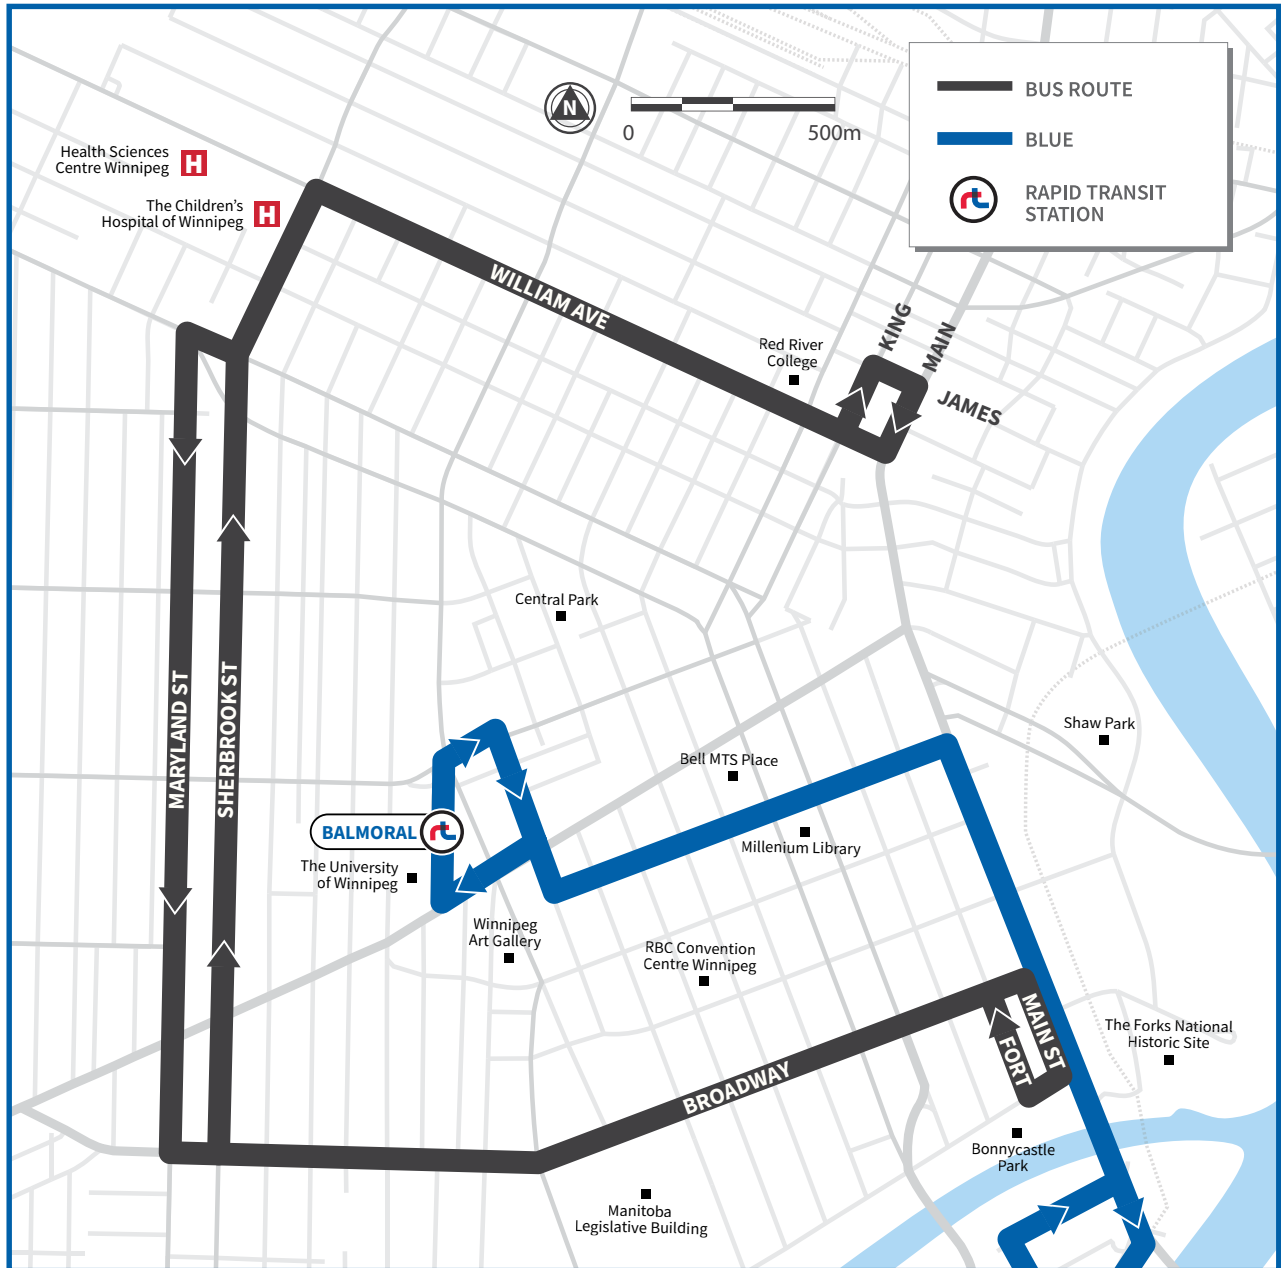

23 BROADWAY | WILLIAM

Span of Service	Rush Hour 06:00-09:00/15:30-18:30	Midday 09:00-15:30	Evening 18:00-22:00	Late Night 22:00-02:00
Weekday 06:00-22:00	10-15 min	20-25 min	30-35 min	Not in Service
Span of Service	Morning 06:00-12:00	Afternoon 12:00-17:00	Evening 17:00-21:00	Late Night 21:00-02:00
Saturday 06:00-22:00	60 min			Not in Service