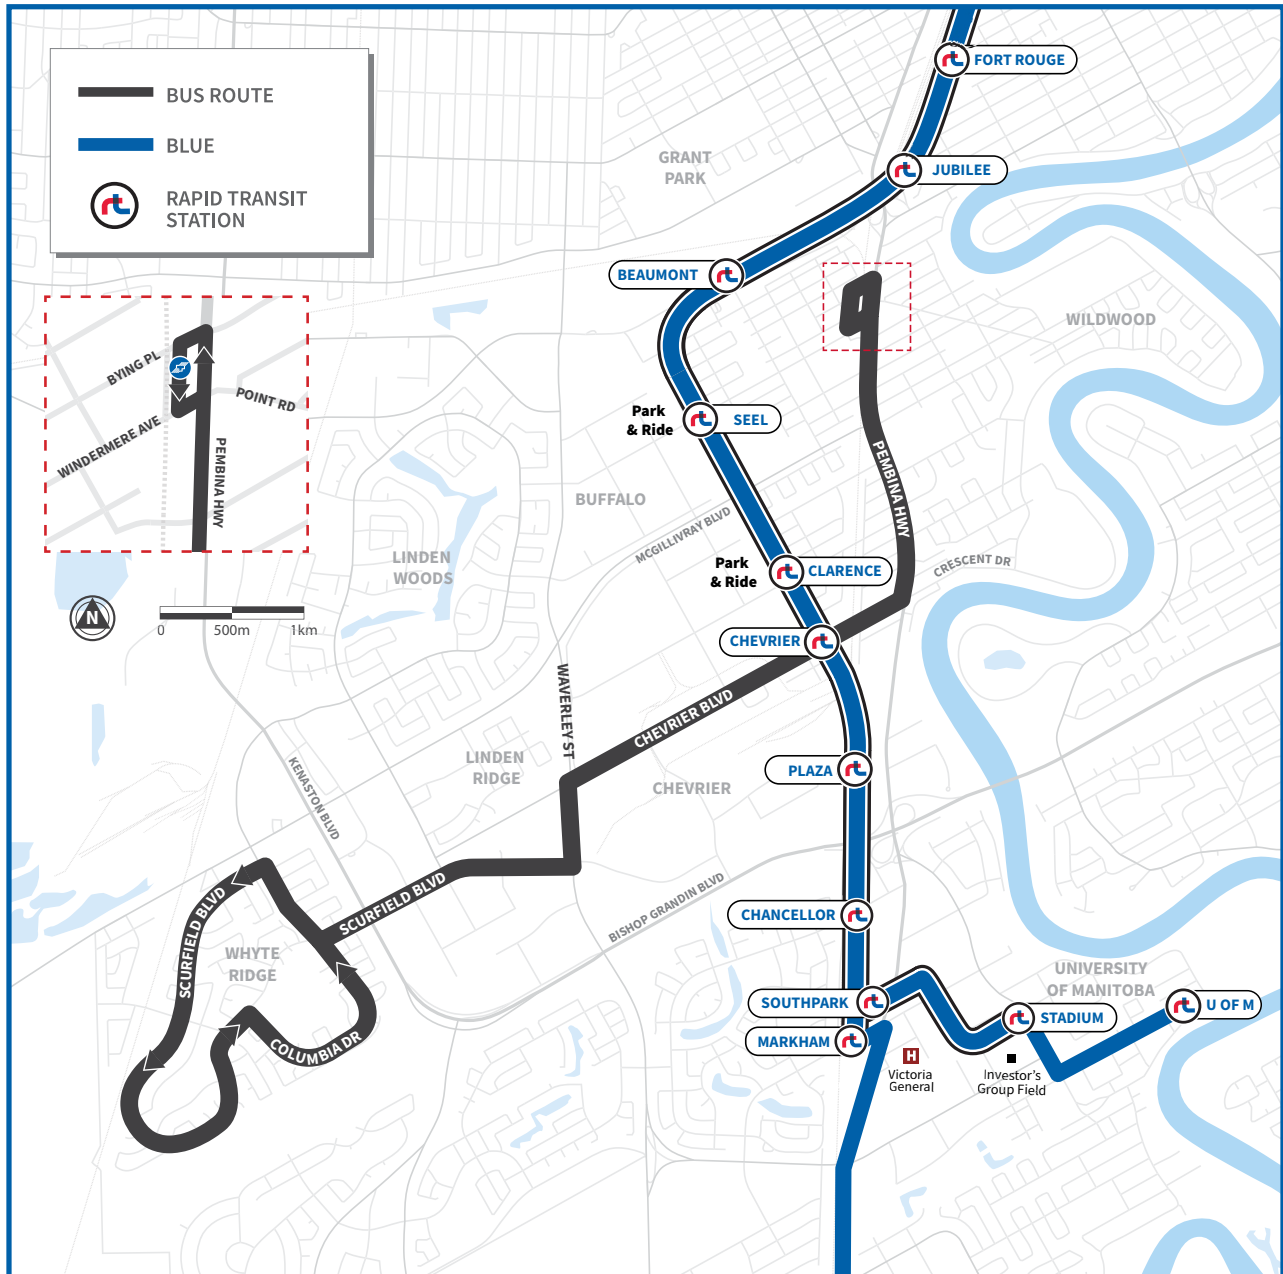

649 CHEVRIER

Whyte Ridge | Windermere

Span of Service	Rush Hour 06:00-09:00/15:30-18:30	Midday 09:00-15:30	Evening 18:00-22:00	Late Night 22:00-02:00
Weekday 6:30-23:00	20 min	25 min		40 min
Span of Service	Morning 06:00-12:00	Afternoon 12:00-17:00	Evening 17:00-21:00	Late Night 21:00-02:00
Saturday 07:00-22:30	45-50 min			
Sunday 10:00-19:00	45-50 min			Not in Service