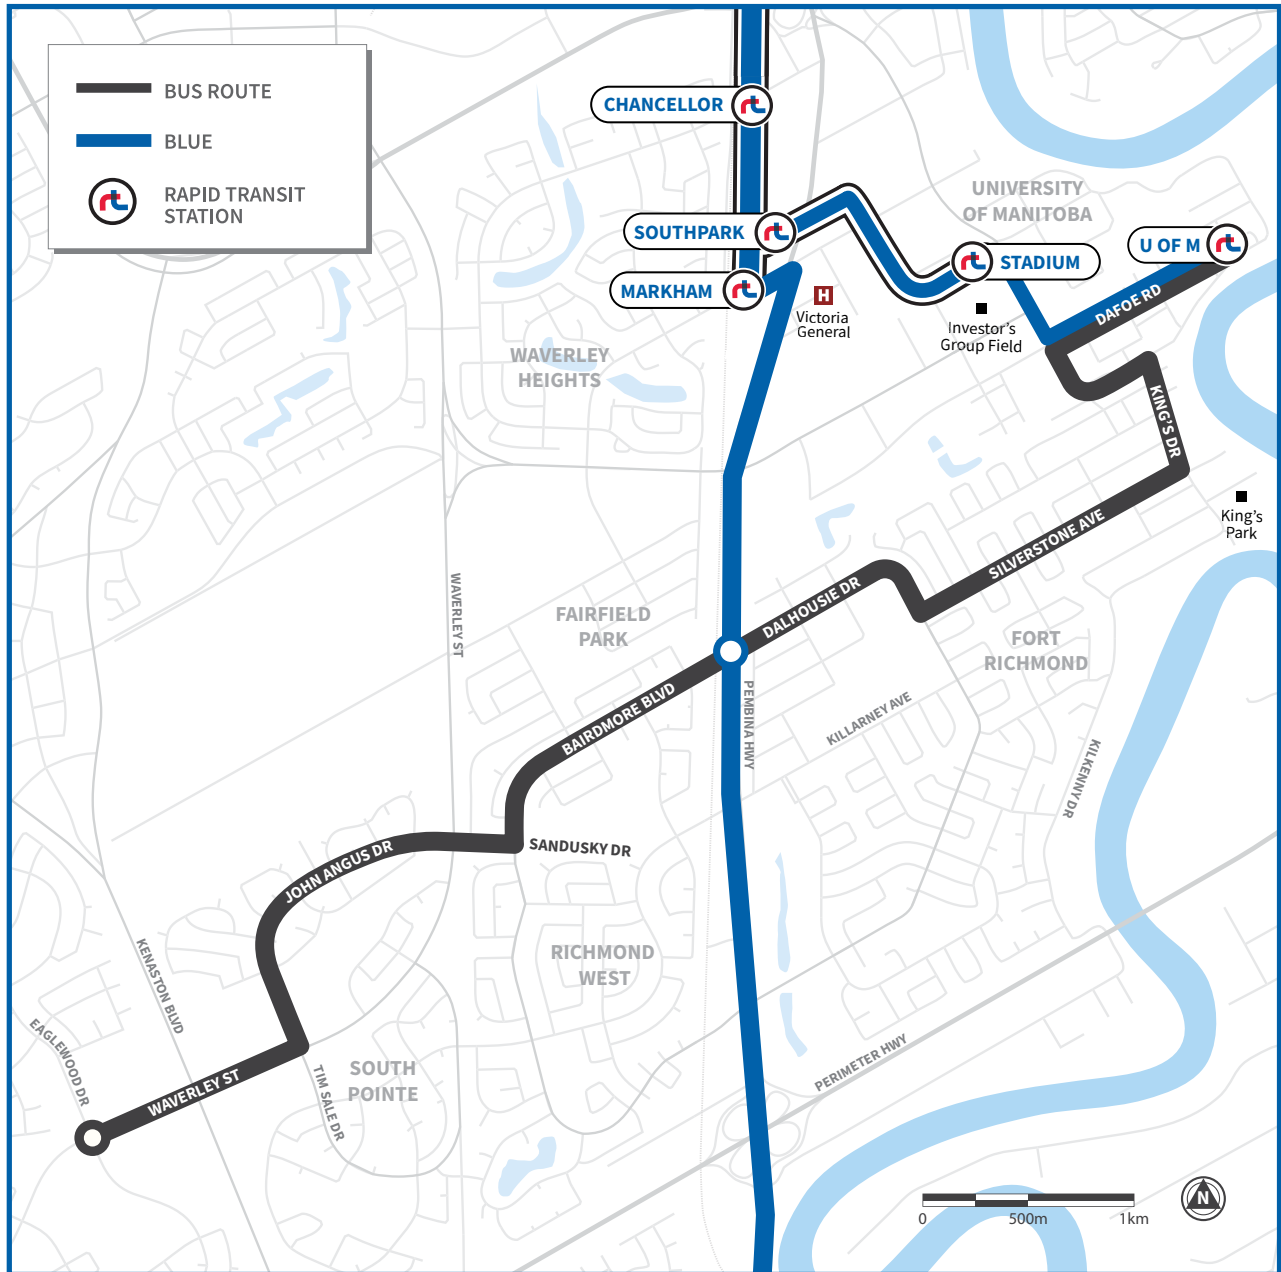

671 DALHOUSIE

Prairie Pointe | University of Manitoba

Span of Service	Rush Hour 06:00-09:00/15:30-18:30	Midday 09:00-15:30	Evening 18:00-22:00	Late Night 22:00-02:00
Weekday 6:30-23:00	15 min	25 min		45 min
Span of Service	Morning 06:00-12:00	Afternoon 12:00-17:00	Evening 17:00-21:00	Late Night 21:00-02:00
Saturday 07:00-22:30		25 min		50 min
Sunday 09:30-19:00		25 min		Not in Service