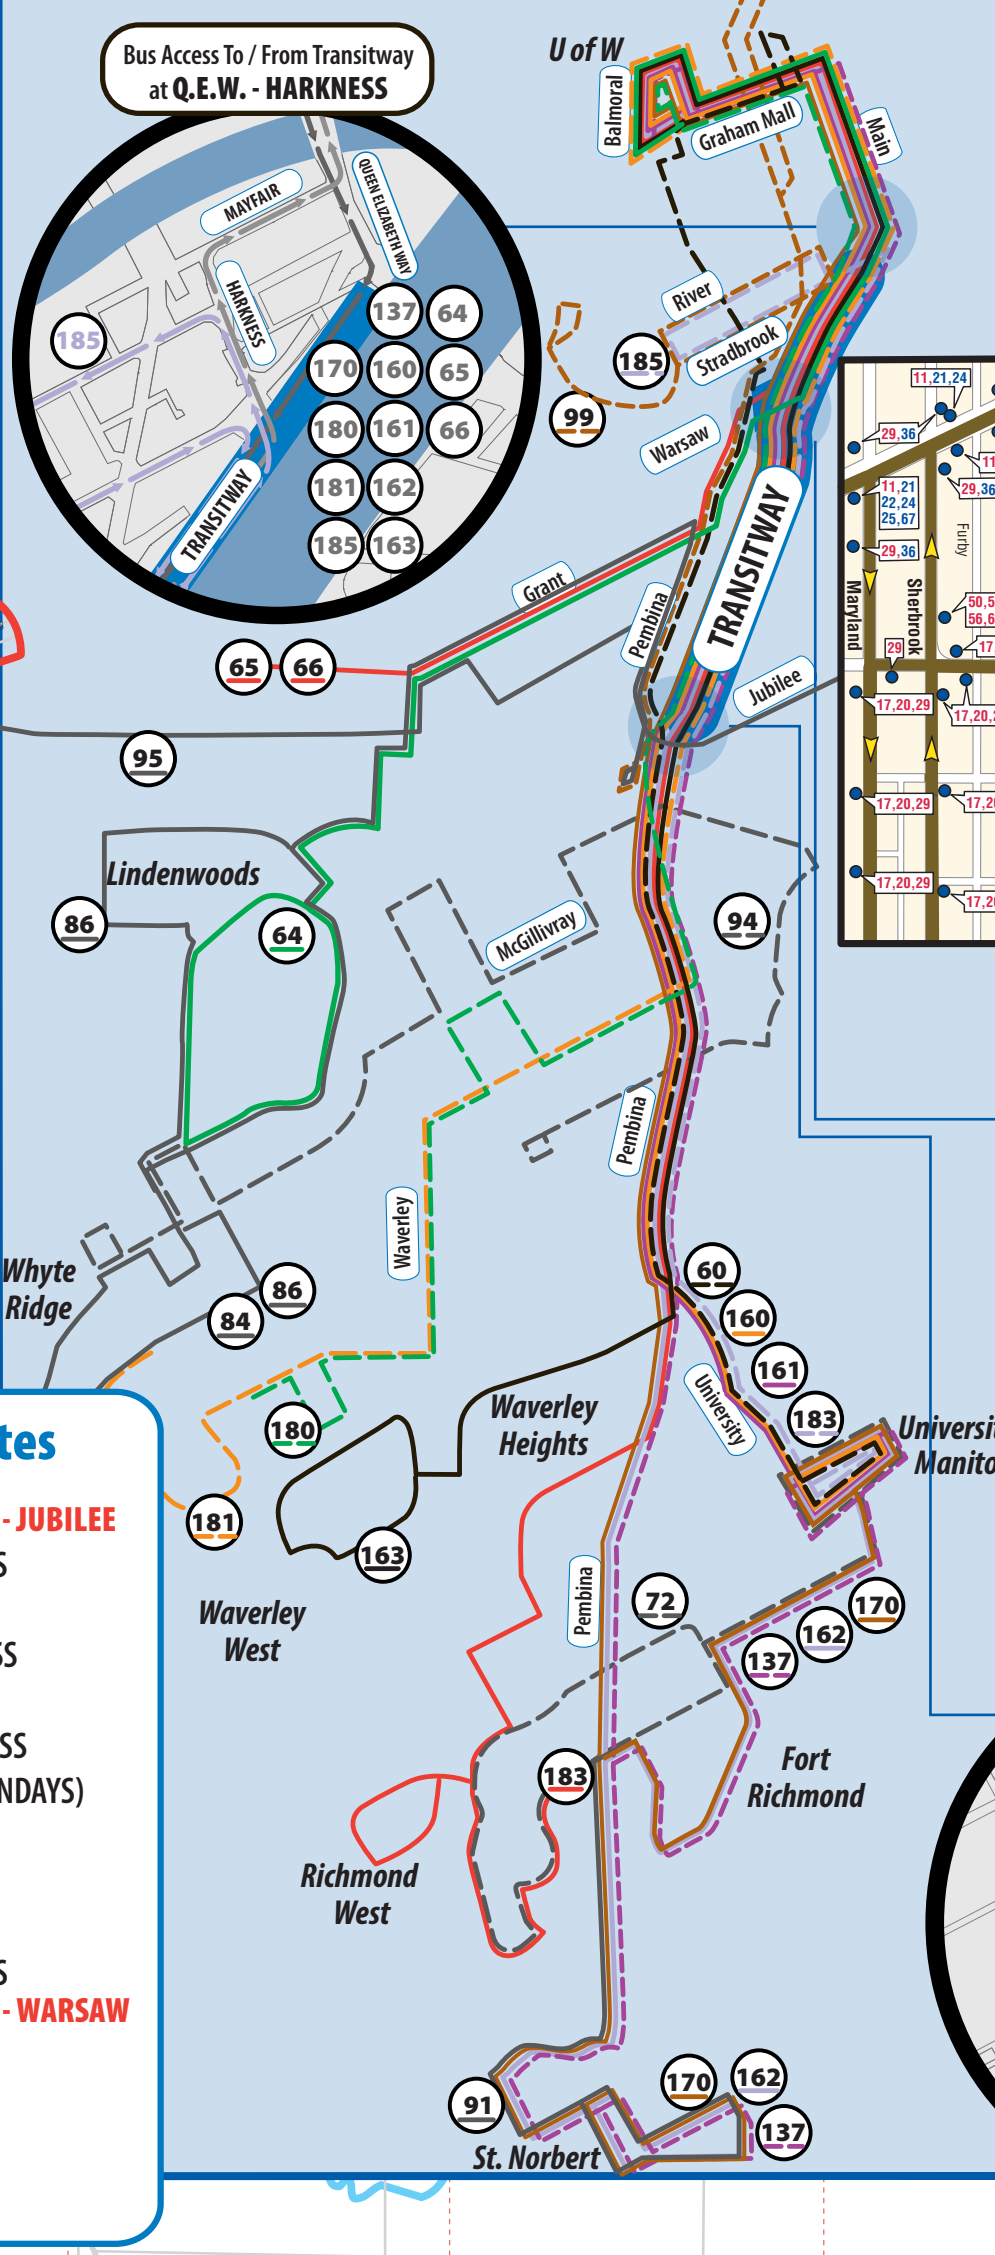

TRANSITWAY

Transitway Routes

USING QUEEN ELIZABETH WAY - JUBILEE

- 137 RICHMOND SUPER EXPRESS
- 160 PEMBINA EXPRESS
- 161 UNIVERSITY SUPER EXPRESS
- 162 RICHMOND EXPRESS
- 163 WAVERLEY HEIGHTS EXPRESS
- 170 RICHMOND (EVENINGS, SUNDAYS)
- 180 INDUSTRIAL EXPRESS
- 181 WHYTE RIDGE EXPRESS
- 183 RICHMOND WEST EXPRESS
- 185 OSBORNE VILLAGE EXPRESS
- USING QUEEN ELIZABETH WAY - WARSAW
- 64 LINDENWOODS EXPRESS
- 65 GRANT EXPRESS
- 66 GRANT

LOCAL ON-STREET ROUTES:

- 60 PEMBINA
- 99 DOWNTOWN - MISERICORDIA - WINDERMERE

FEEDER ROUTES:

- 72 (RICHMOND WEST - U of M)
- 84 (WHYTE RIDGE - LINDENWOODS)
- 86 (WHYTE RIDGE - LINDENWOODS)
- 91 (ST. NORBERT)
- 94 (LINDENWOODS - KENASTON)
- 95 (MORLEY)

TRANSIT ROUTES USING QUEEN ELIZABETH WAY - WARSAW

- 64 LINDENWOODS EXPRESS
- 65 GRANT EXPRESS
- 66 GRANT

TRANSIT ROUTES USING QUEEN ELIZABETH WAY - JUBILEE

THROUGHOUT THE DAY, ALL DAYS OF THE WEEK:

- 160
- 162 (Weekday & Saturday Daytime)
- 170 (Weekday & Saturday Evenings, Sunday)

UNIVERSITY OF MANITOBA EXPRESS ROUTES:

- 161 UNIVERSITY SUPER EXPRESS
- 185 OSBORNE VILLAGE EXPRESS

WEEKDAY PEAK PERIOD EXPRESS ROUTES:

- 137 RICHMOND SUPER EXPRESS
- 163 WAVERLEY HEIGHTS EXPRESS
- 180 INDUSTRIAL EXPRESS
- 181 WHYTE RIDGE EXPRESS
- 183 RICHMOND WEST EXPRESS