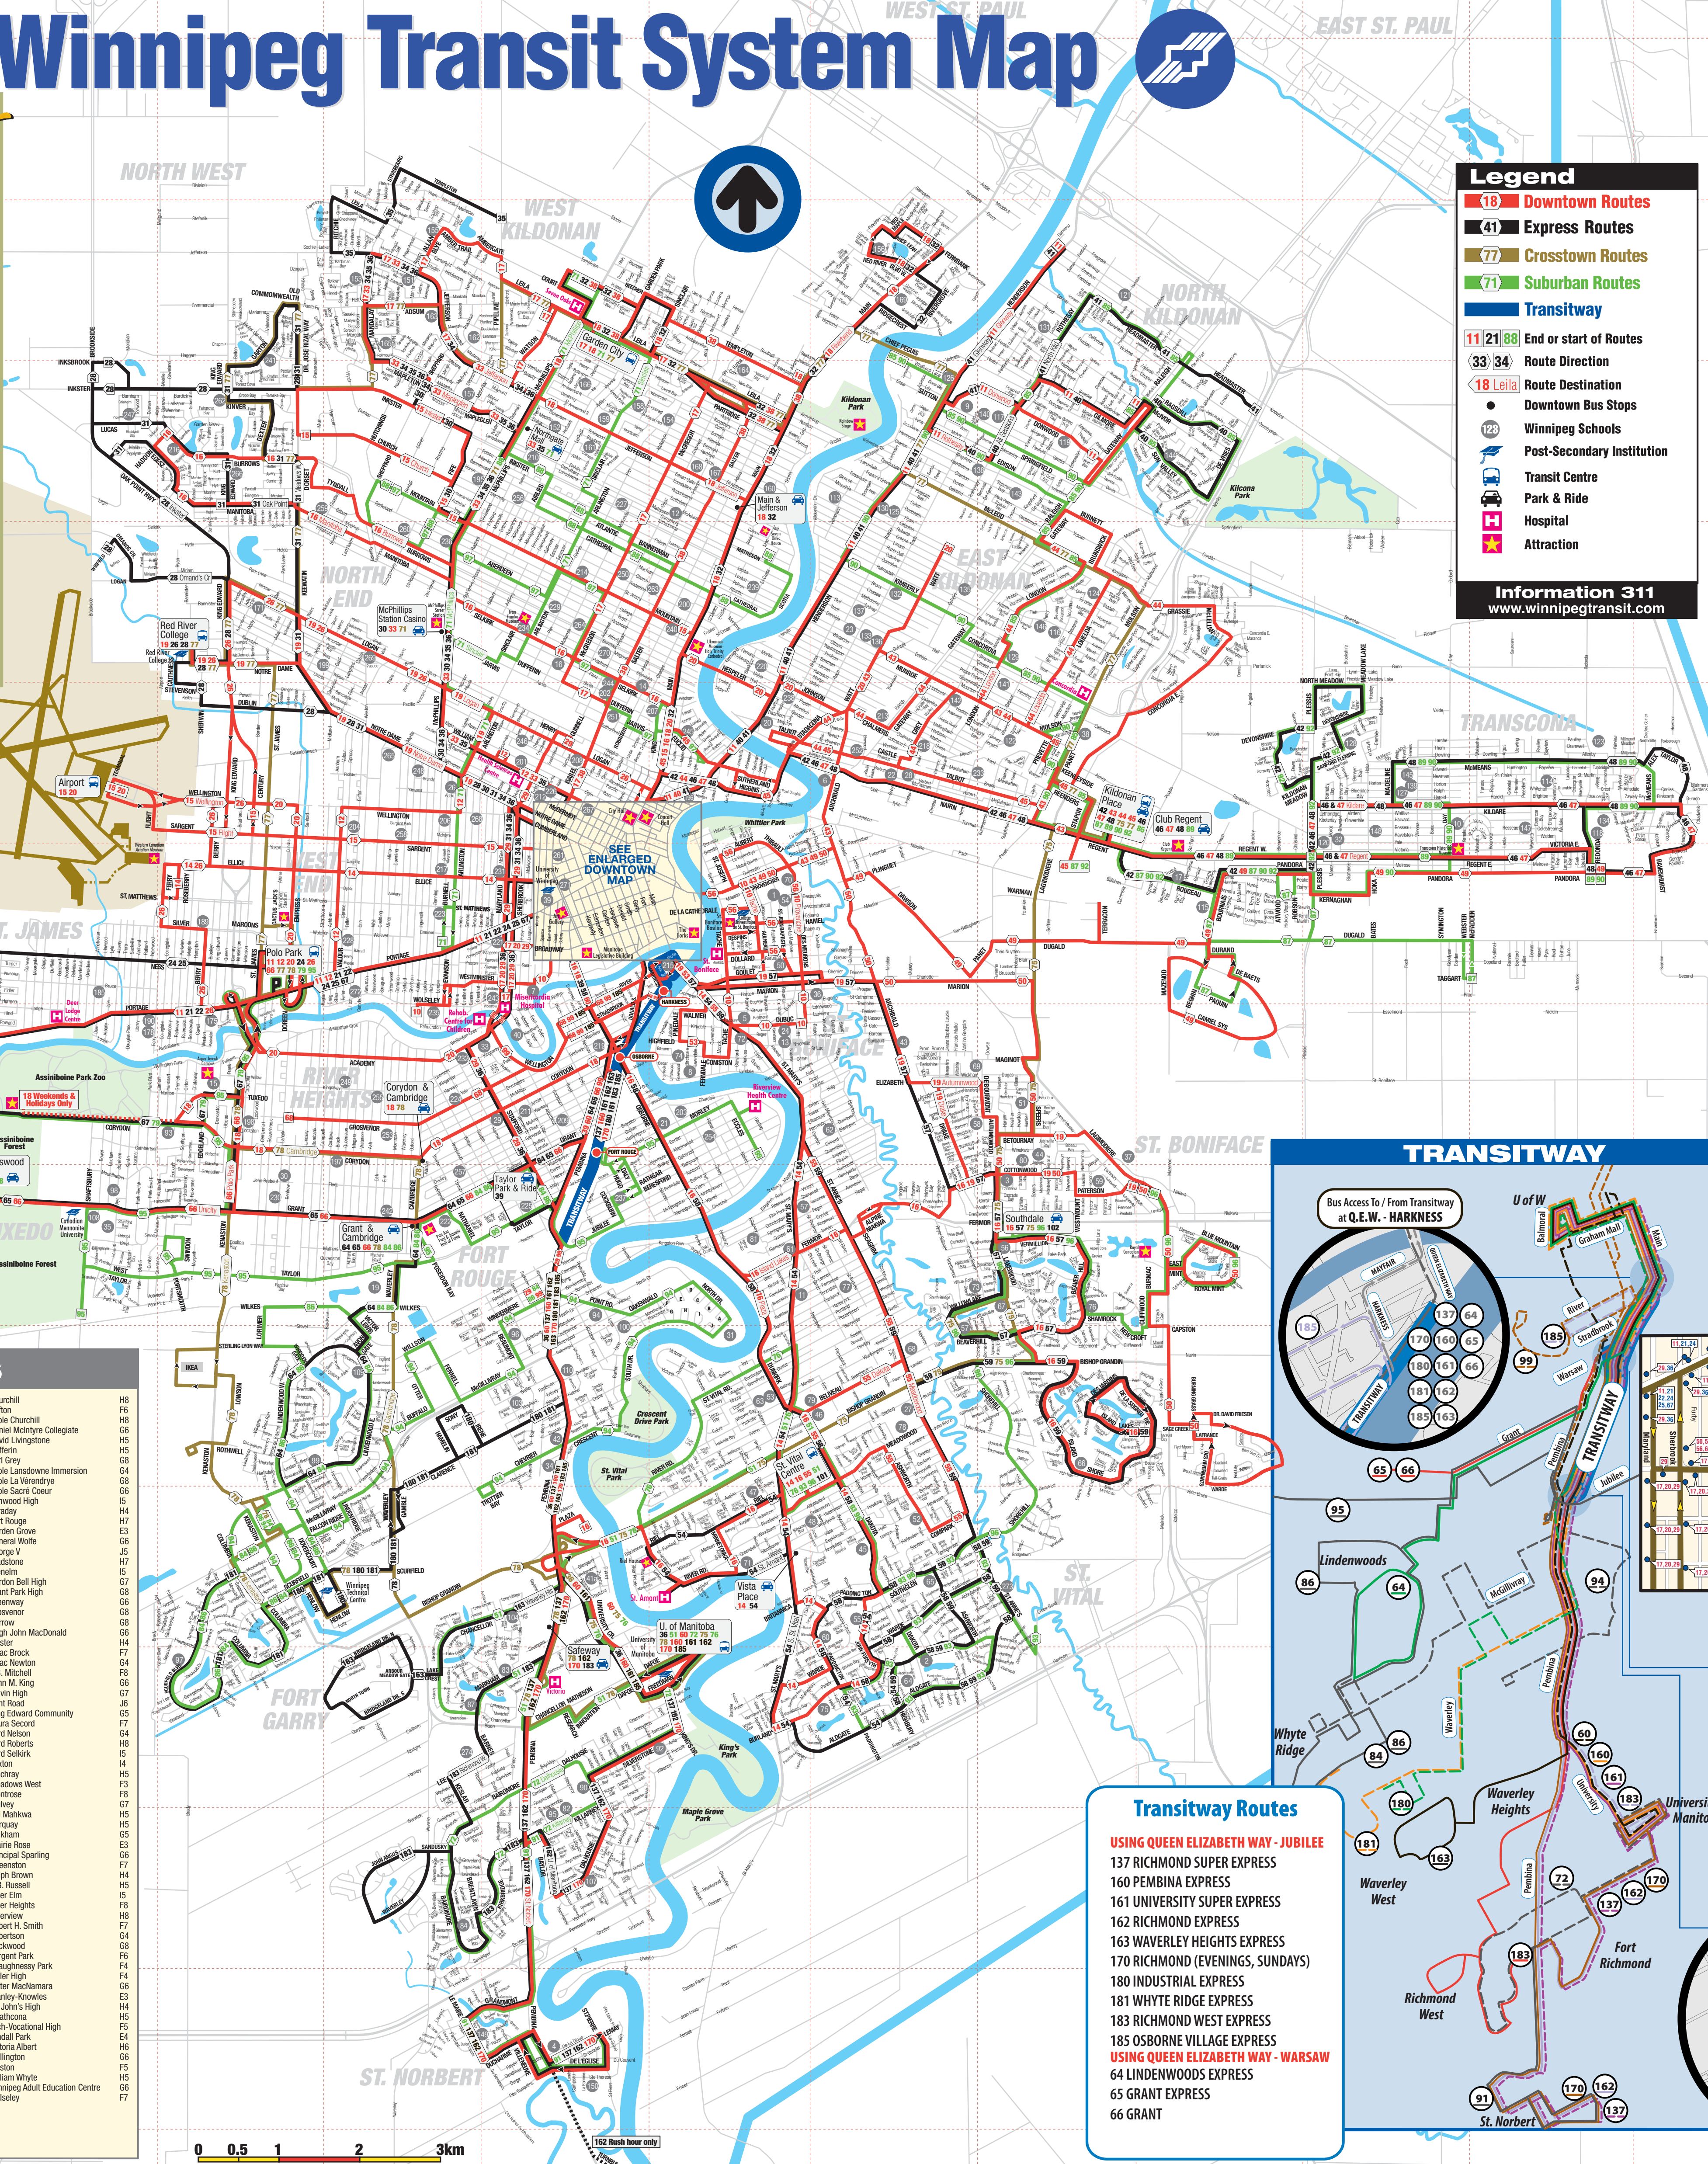

Winnipeg Transit System Map

The DOWNTOWN Spirit
FREE Bus Service
 Easy access service

	WEEKDAY	SATURDAY	SUNDAY
Spirit 1	11:00am - 3:30pm	11:00am - 5:30pm	12noon - 5:30pm
Spirit 2	11:00am - 3:30pm	11:00am - 5:30pm	12noon - 5:30pm
Spirit 3	7:00am - 7:00pm	11:00am - 7:00pm	No Service

ROUTES

DOWNTOWN ROUTES

10 St. Boniface - Wolseley	20 Academy - Watt	49 Dugald
11 Portage - Kildonan	26 Logan - Berry	50 Archibald
12 William	29 Sherbrook	53 (Norwood)
14 Ellice - St. Mary's	33 Maples	55 St. Anne's
15 Mountain - Sargent	38 Salter	56 (St. Boniface)
16 Osborne - Selkirk	43 Munroe	60 Pembina
17 McGregor	44 Gray	66 Grant
18 Corydon - North Main	45 Talbot	68 Crescent
19 Marion - Logan/Notre Dame	47 Transcona	

TRANSITWAY ROUTES

137 Richmond Super Express	170 Richmond (Evenings, Sundays)	64 Lindenwoods Express
160 Pembina Express	180 Industrial Express	65 Grant Express
161 University Super Express	181 Whyte Ridge Express	66 Grant
162 Richmond Express	183 Richmond West Express	
163 Waverley Heights Express	185 Osborne Village Express	

LOCAL ON-STREET ROUTES:

- 60 PEMBINA
- 99 DOWNTOWN - MISERICORDIA - WINDERMERE

FEEDER ROUTES:

- 72 (RICHMOND WEST - U of M)
- 84 (WHYTE RIDGE - LINDENWOODS)
- 86 (WHYTE RIDGE - LINDENWOODS)
- 91 (ST. NORBERT)
- 94 (LINDENWOODS - KENASTON)
- 95 (MORLEY)