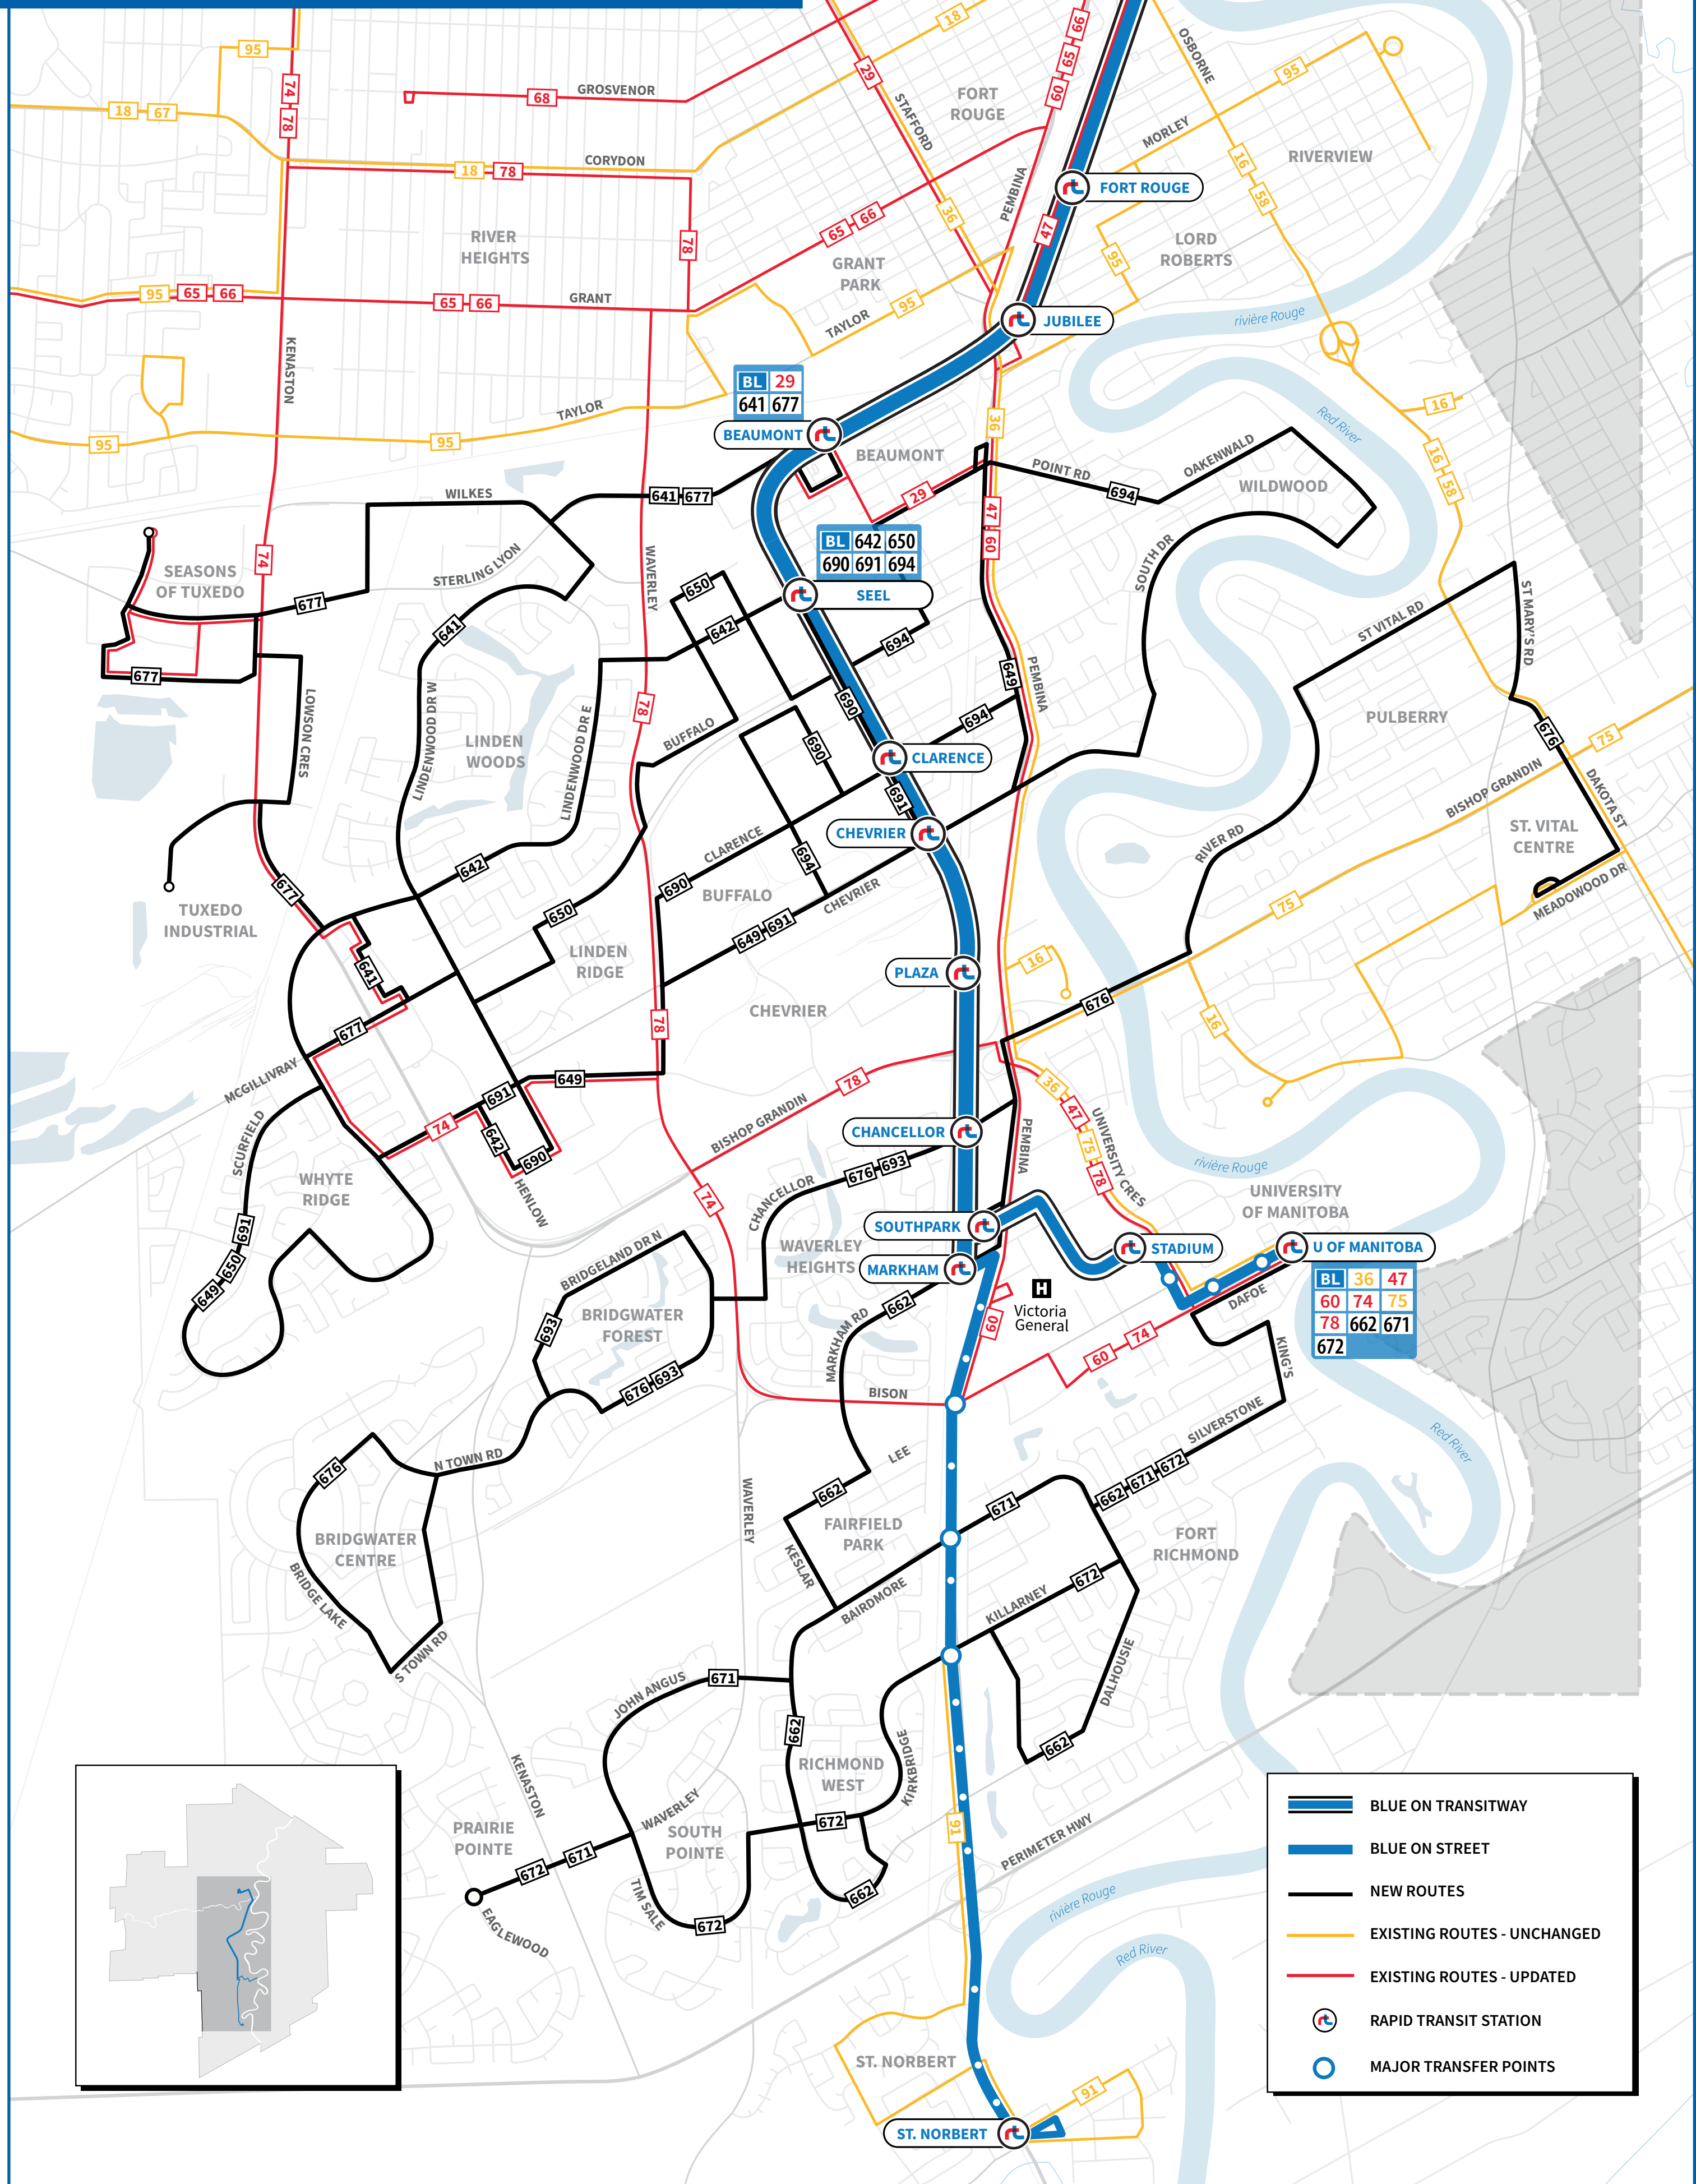

Only routes servicing Southwest Winnipeg are shown on this map.

BL	36	47
	60	74
	78	662
		671
		672

- BLUE ON TRANSITWAY
- BLUE ON STREET
- NEW ROUTES
- EXISTING ROUTES - UNCHANGED
- EXISTING ROUTES - UPDATED
- RAPID TRANSIT STATION
- MAJOR TRANSFER POINTS