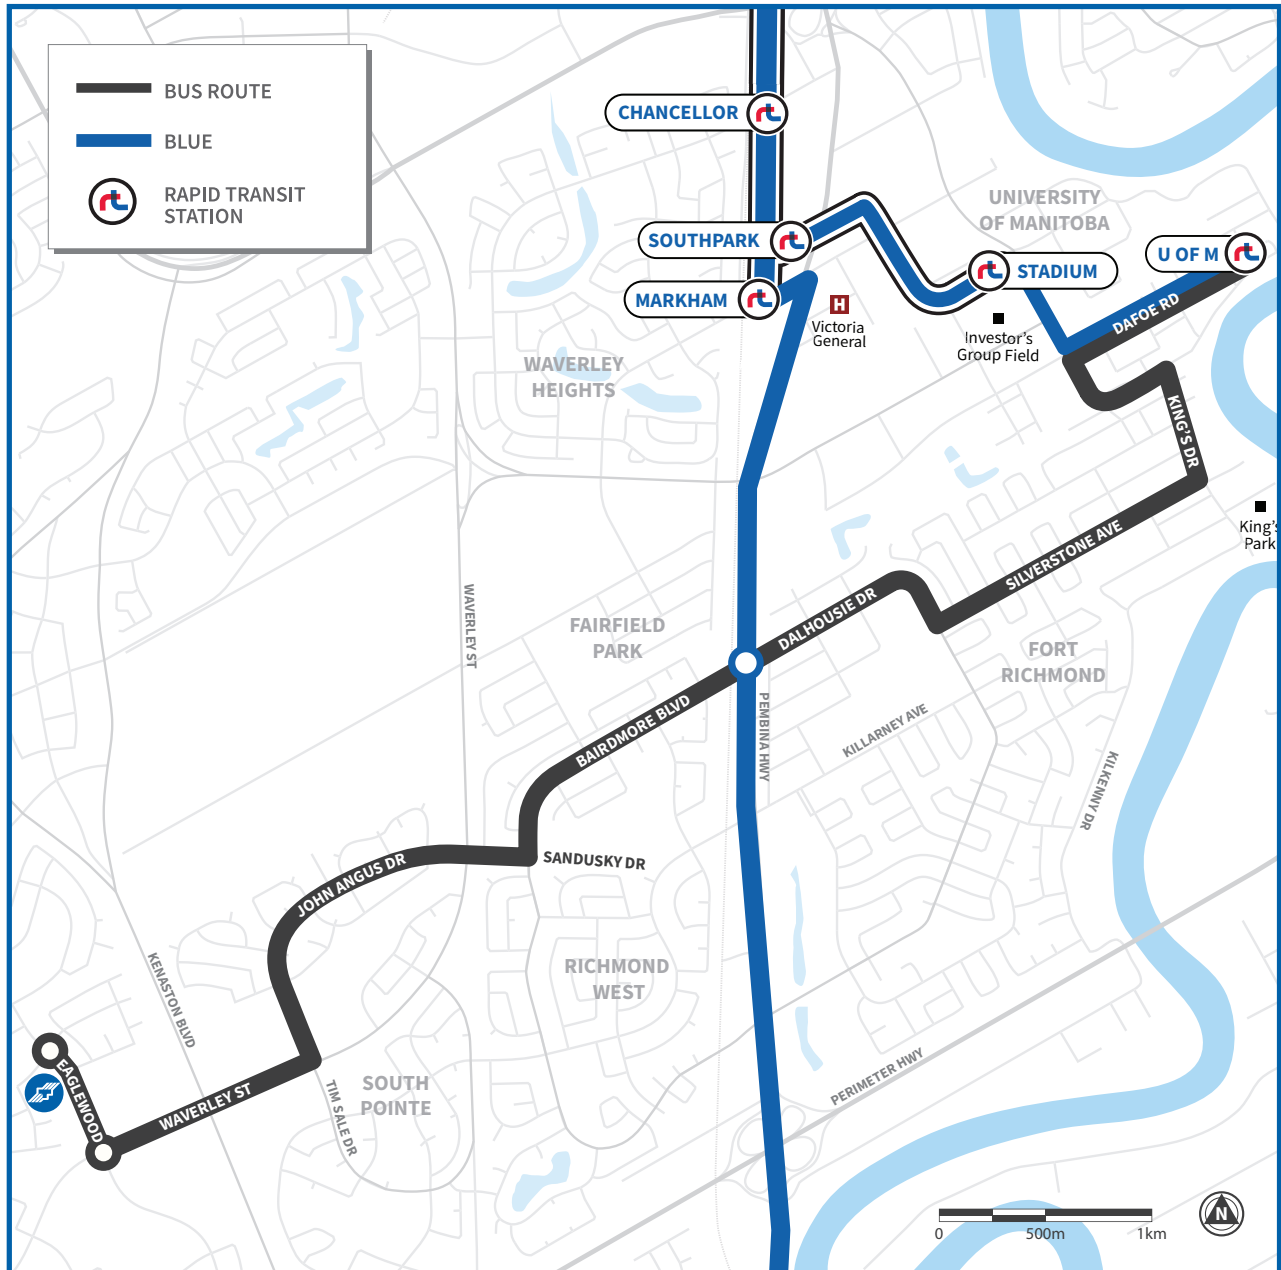

671 DALHOUSIE

Prairie Pointe | University of Manitoba

Span of Service	Rush Hour 06:00-09:00/15:30-18:30	Midday 09:00-15:30	Evening 18:00-22:00	Late Night 22:00-02:00
Weekday 6:30-23:00	15 min	25 min		45 min
Span of Service	Morning 06:00-12:00	Afternoon 12:00-17:00	Evening 17:00-21:00	Late Night 21:00-02:00
Saturday 07:00-22:30		25 min		50 min
Sunday 09:30-19:00		25 min		Not in Service