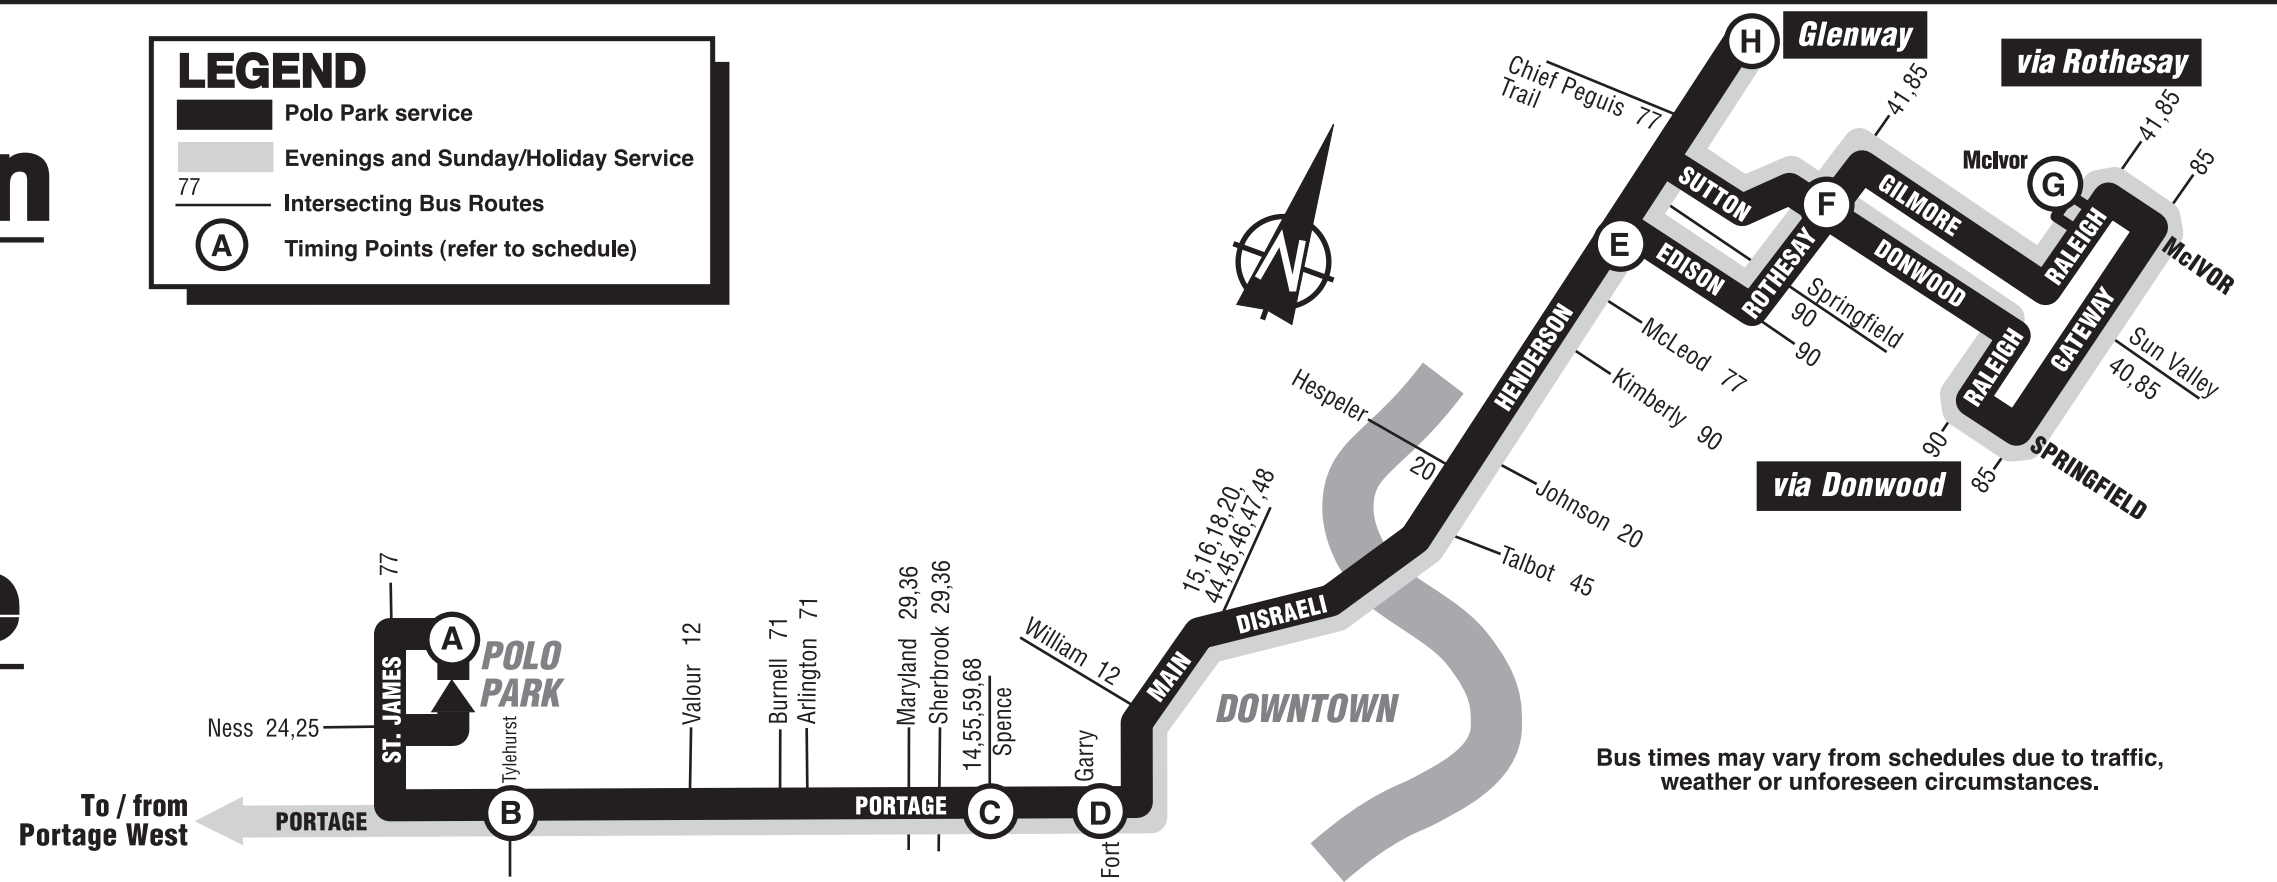

11 Kildonan

Glenway
Rothesay
Donwood

11 Portage

Downtown
Polo Park

LEGEND

-  Polo Park service
-  Evenings and Sunday/Holiday Service
-  77 Intersecting Bus Routes
-  (A) Timing Points (refer to schedule)

Bus times may vary from schedules due to traffic, weather or unforeseen circumstances.