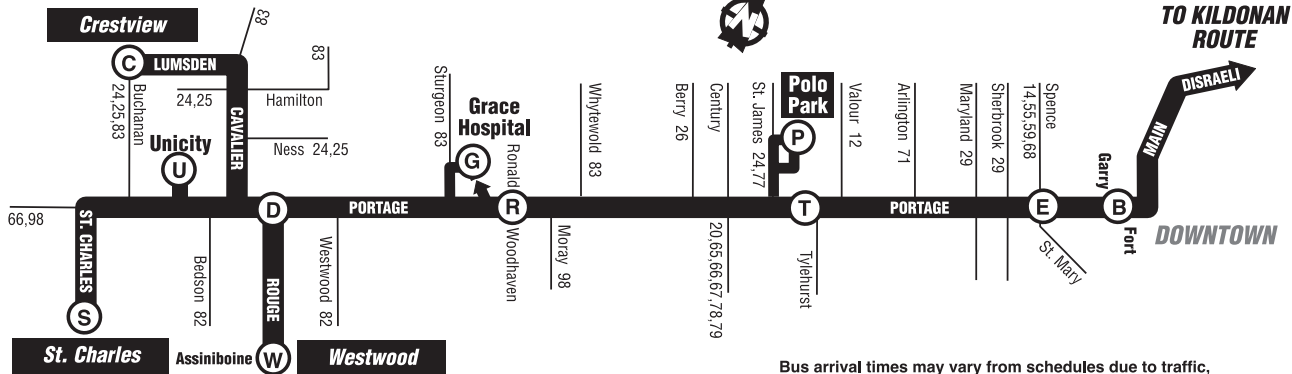

11 Portage Kildonan

Crestview, St. Charles, Westwood
Polo Park, Downtown

KEY

77 ——— Intersecting Bus Routes

(A) Timing Points (refer to schedule)

Bus arrival times may vary from schedules due to traffic, weather or unforeseen circumstances.