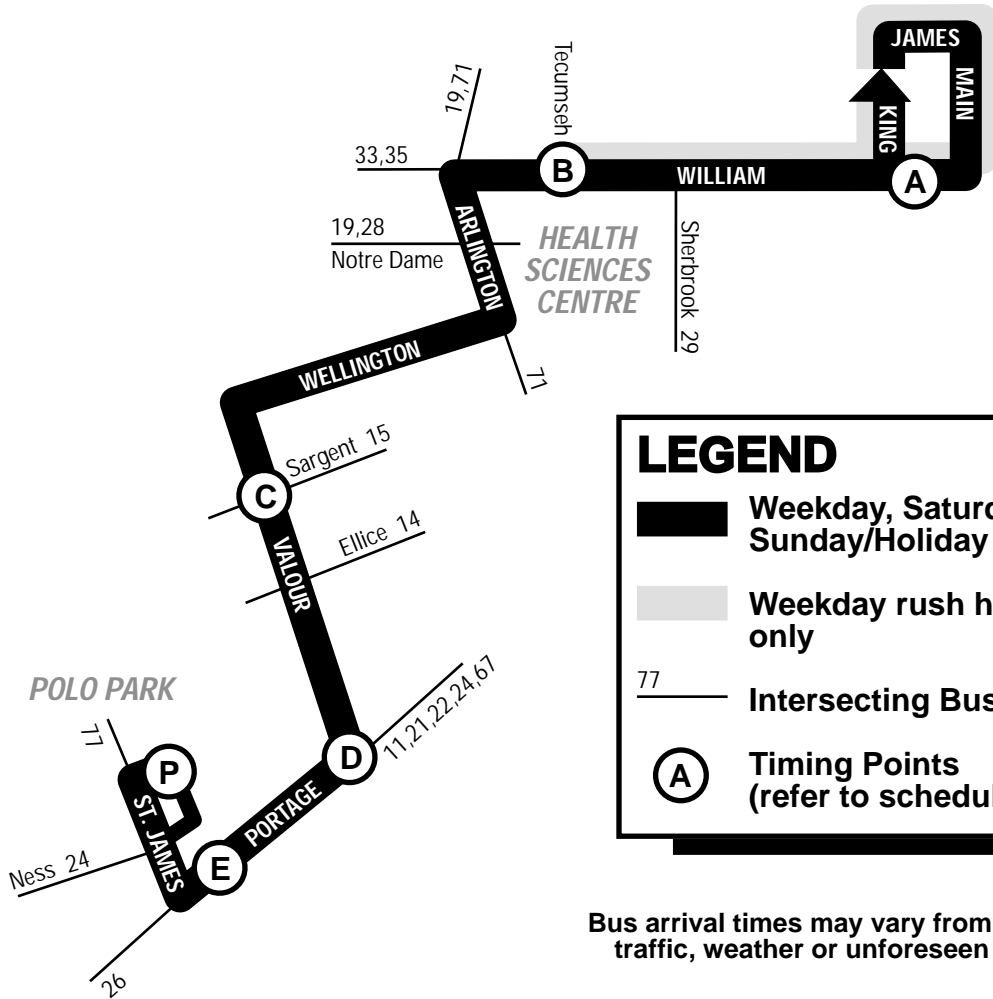

# 12 William

Polo Park  
City Hall  
Health Sciences Centre

CITY HALL

## LEGEND

- Weekday, Saturday and Sunday/Holiday Service
- Weekday rush hour service only
- Intersecting Bus Routes
- Timing Points (refer to schedule)

Bus arrival times may vary from schedules due to traffic, weather or unforeseen circumstances.