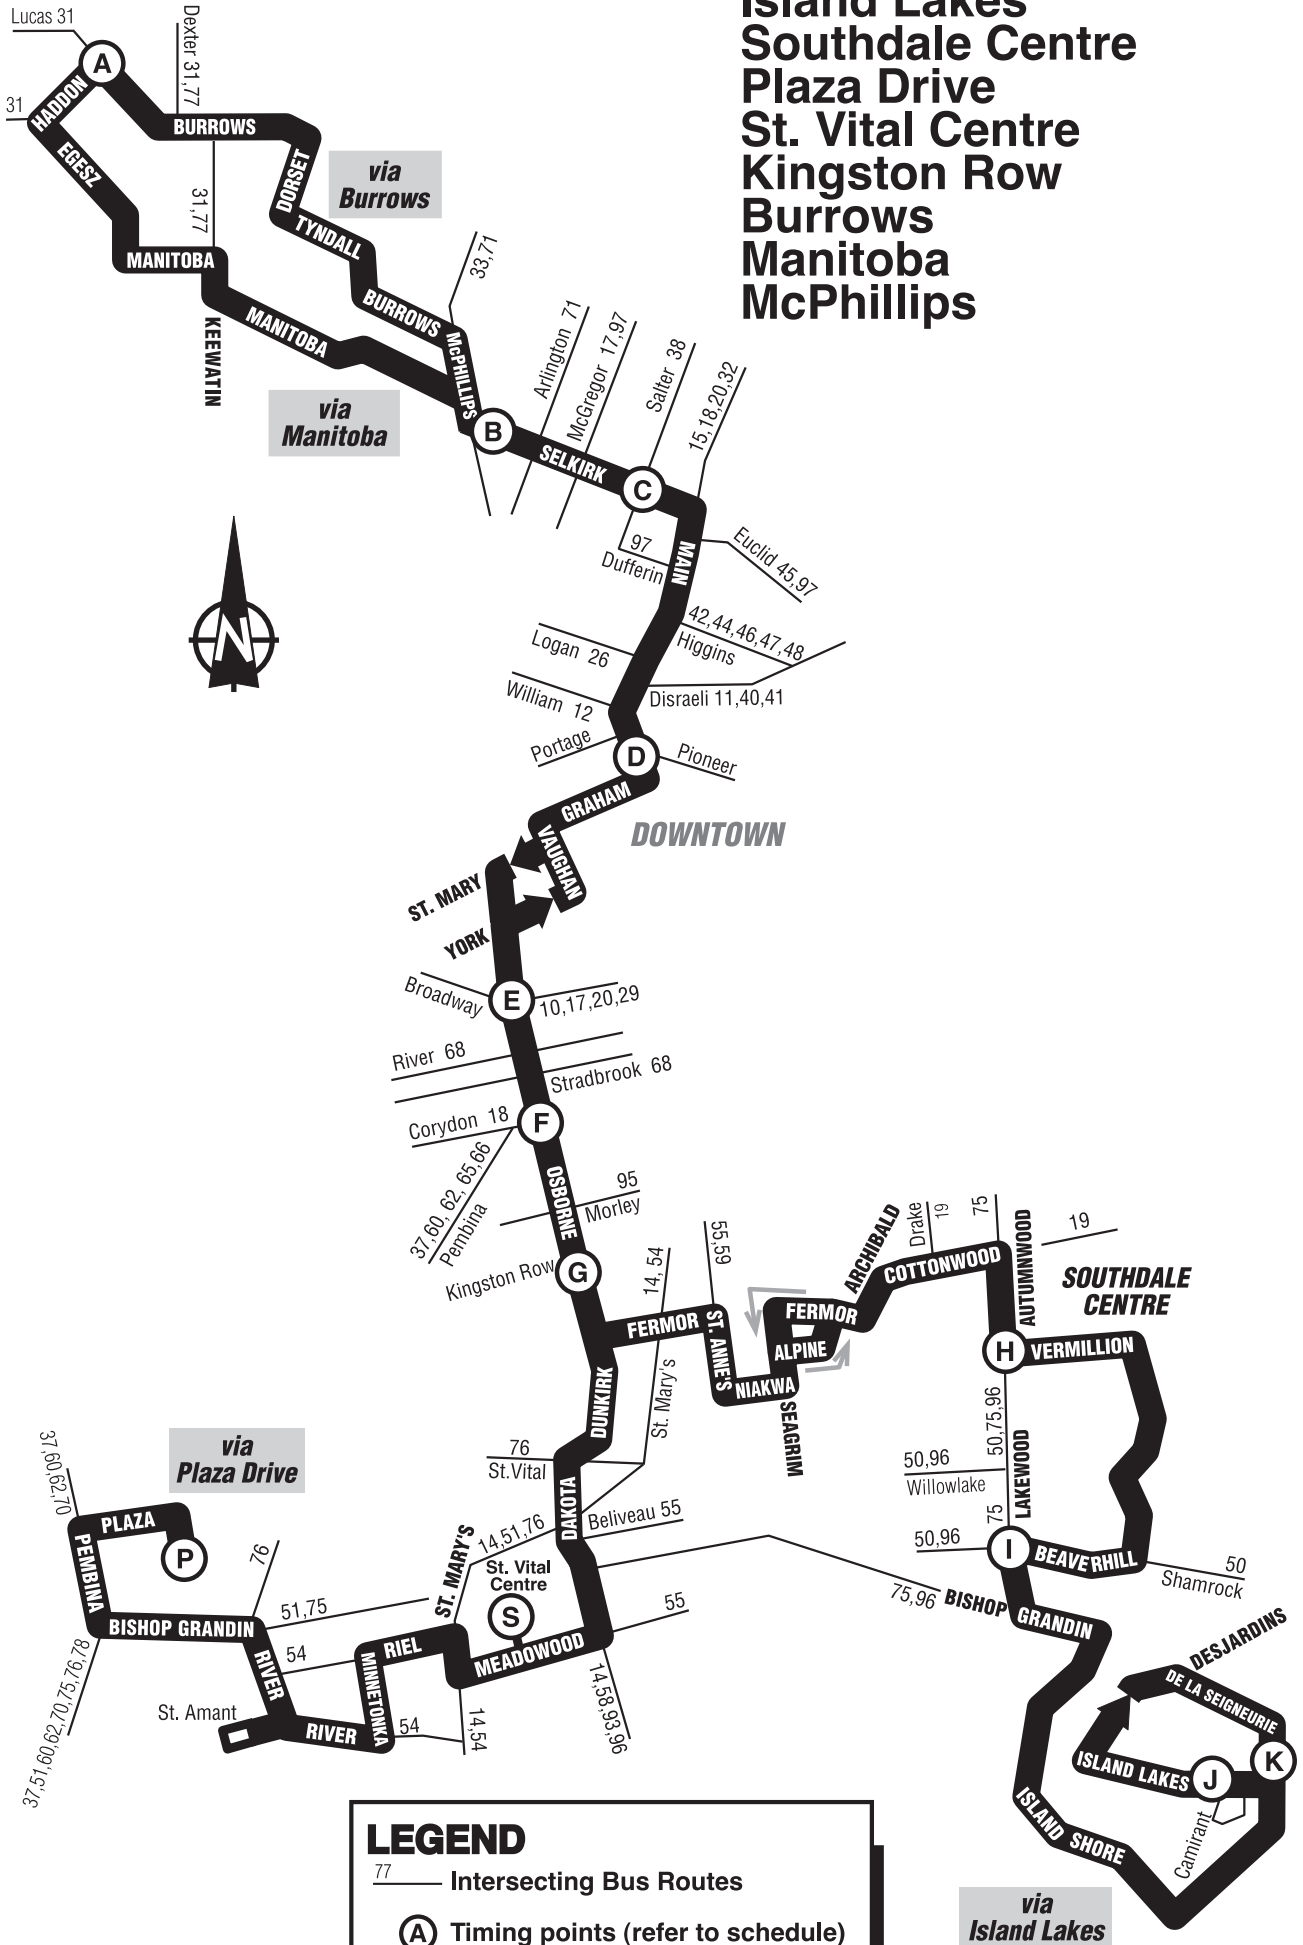

16 Osborne Selkirk

Island Lakes
 Southdale Centre
 Plaza Drive
 St. Vital Centre
 Kingston Row
 Burrows
 Manitoba
 McPhillips

Bus times may vary from schedules due to traffic, weather or unforeseen circumstances.