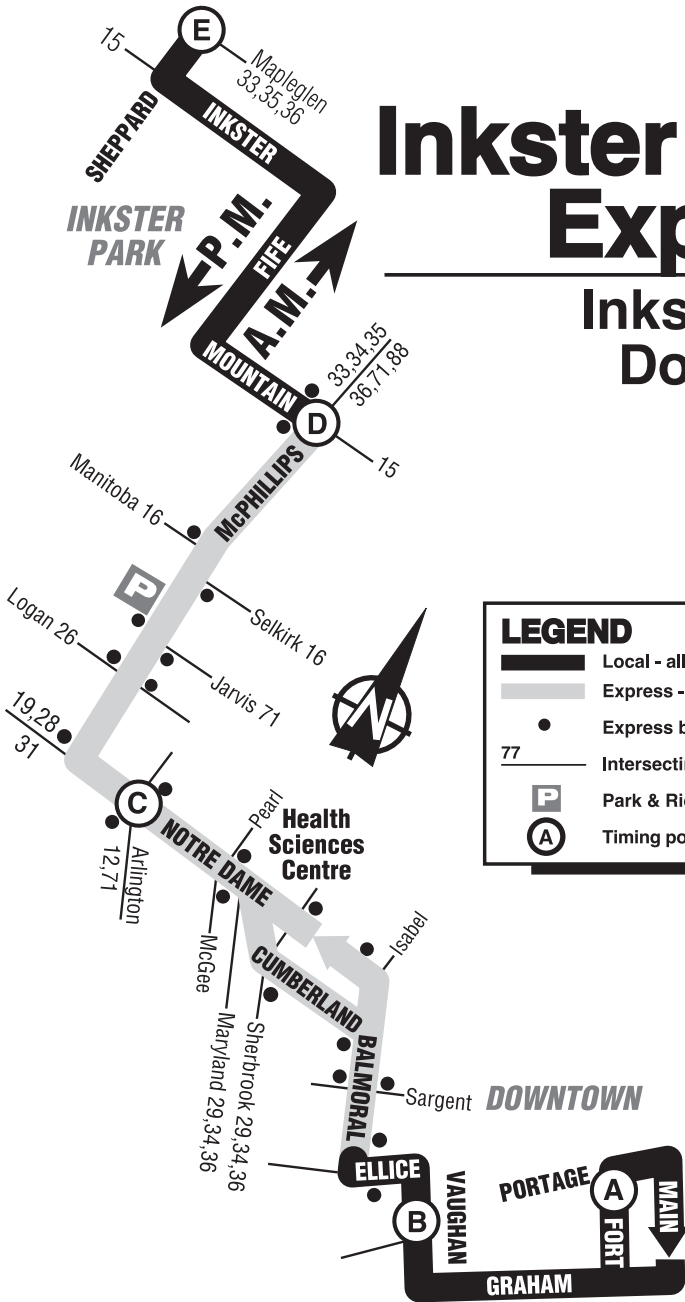

30 Inkster Park Express

Inkster Park Downtown

LEGEND

- Local - all stops observed
- Express - limited stops
- Express bus stops
- 77 Intersecting Bus Routes
- Park & Ride
- Timing points (refer to schedule)