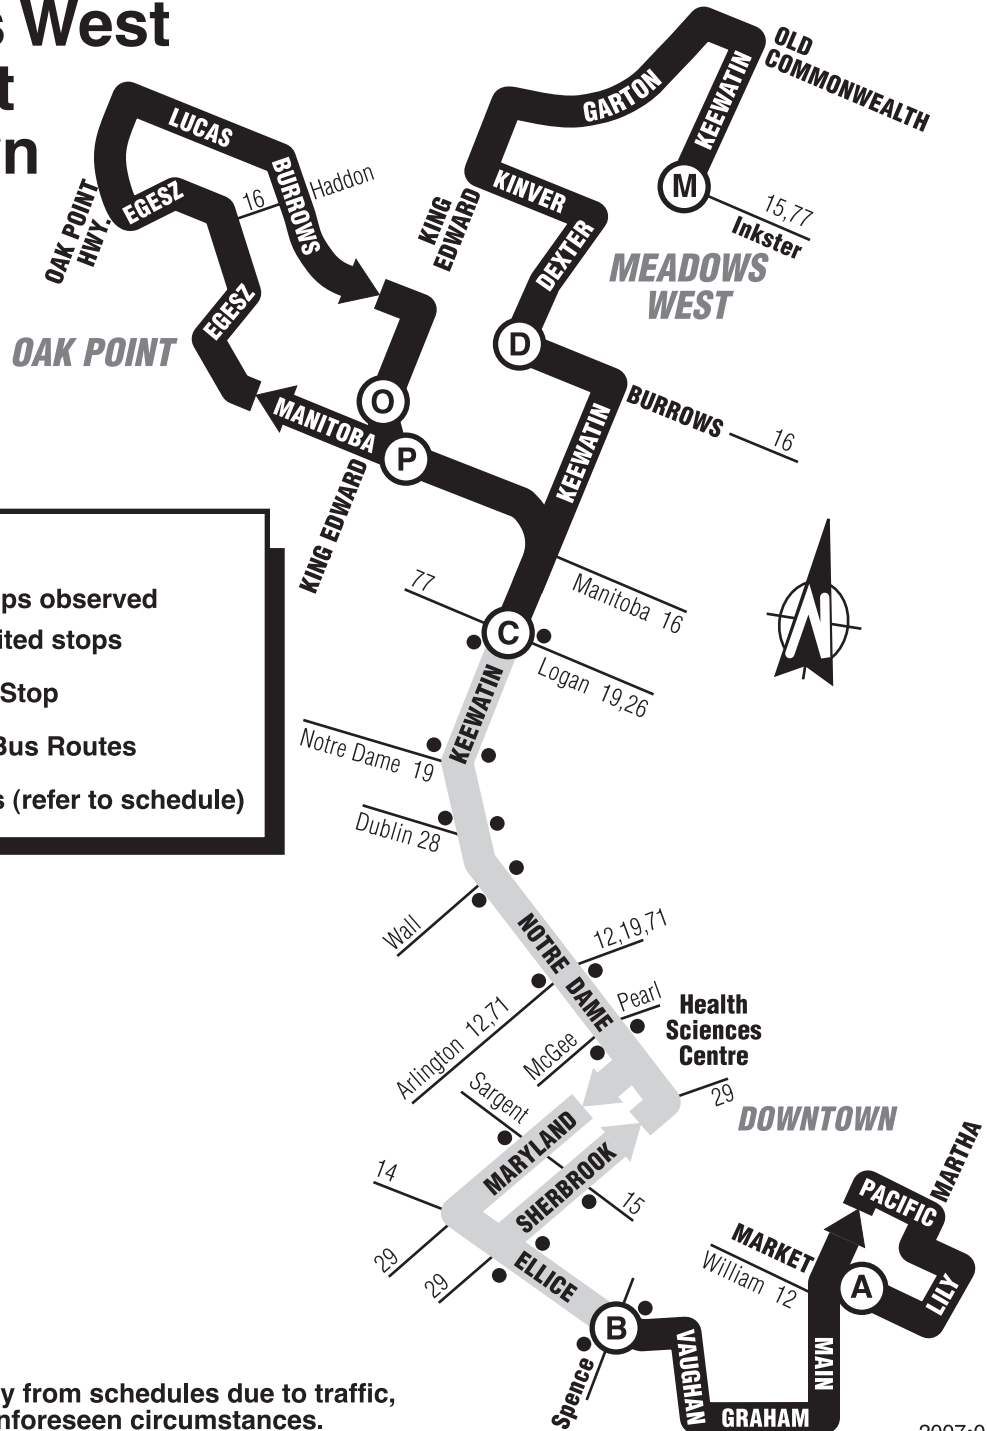

31 Keewatin Express

Meadows West
Oak Point
Downtown

LEGEND

-  Local - all stops observed
-  Express - limited stops
-  Express Bus Stop
-  Intersecting Bus Routes
-  Timing Points (refer to schedule)

Bus times may vary from schedules due to traffic, weather or unforeseen circumstances.