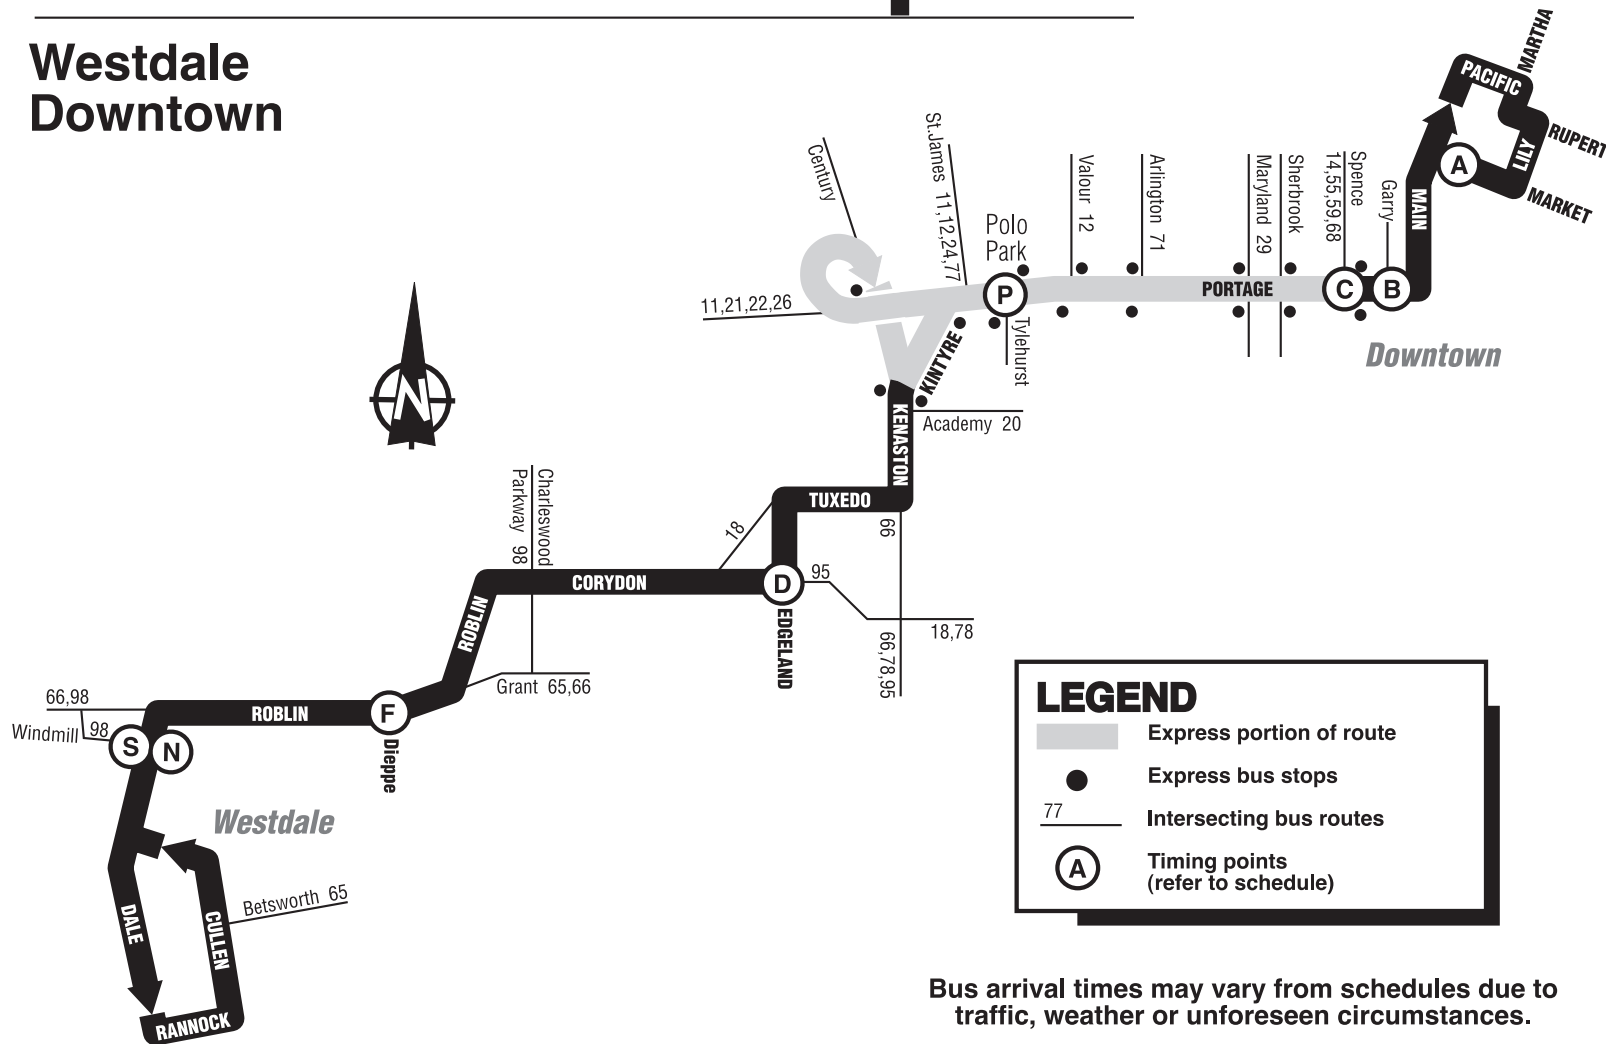

67 Charleswood Express

Westdale
Downtown

LEGEND

- Express portion of route
- Express bus stops
- Intersecting bus routes
- A Timing points (refer to schedule)

Bus arrival times may vary from schedules due to traffic, weather or unforeseen circumstances.