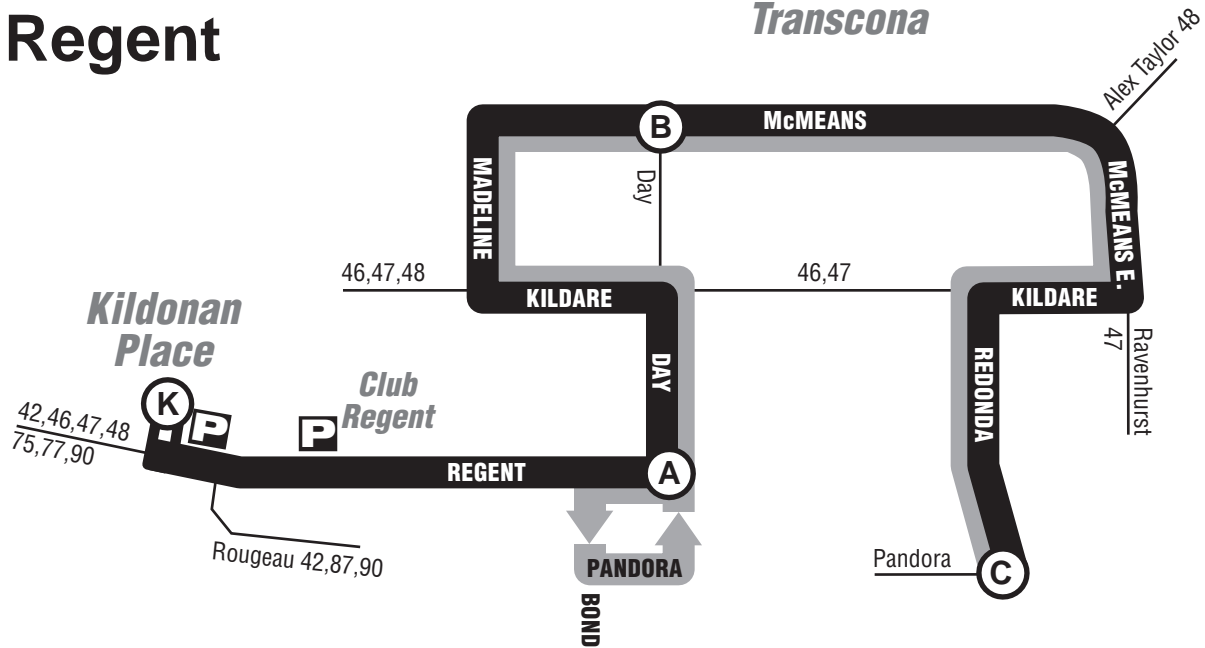

89

North Transcona Kildonan Place Regent

North
Transcona

LEGEND

- Weekday & Saturday daytime service and Sunday/Holiday all day service
- To Day and Regent only
- 77 Intersecting Bus Routes
- Park & Ride
- Timing points (refer to schedule)

Bus arrival times may vary from schedules due to traffic, weather or unforeseen circumstances.