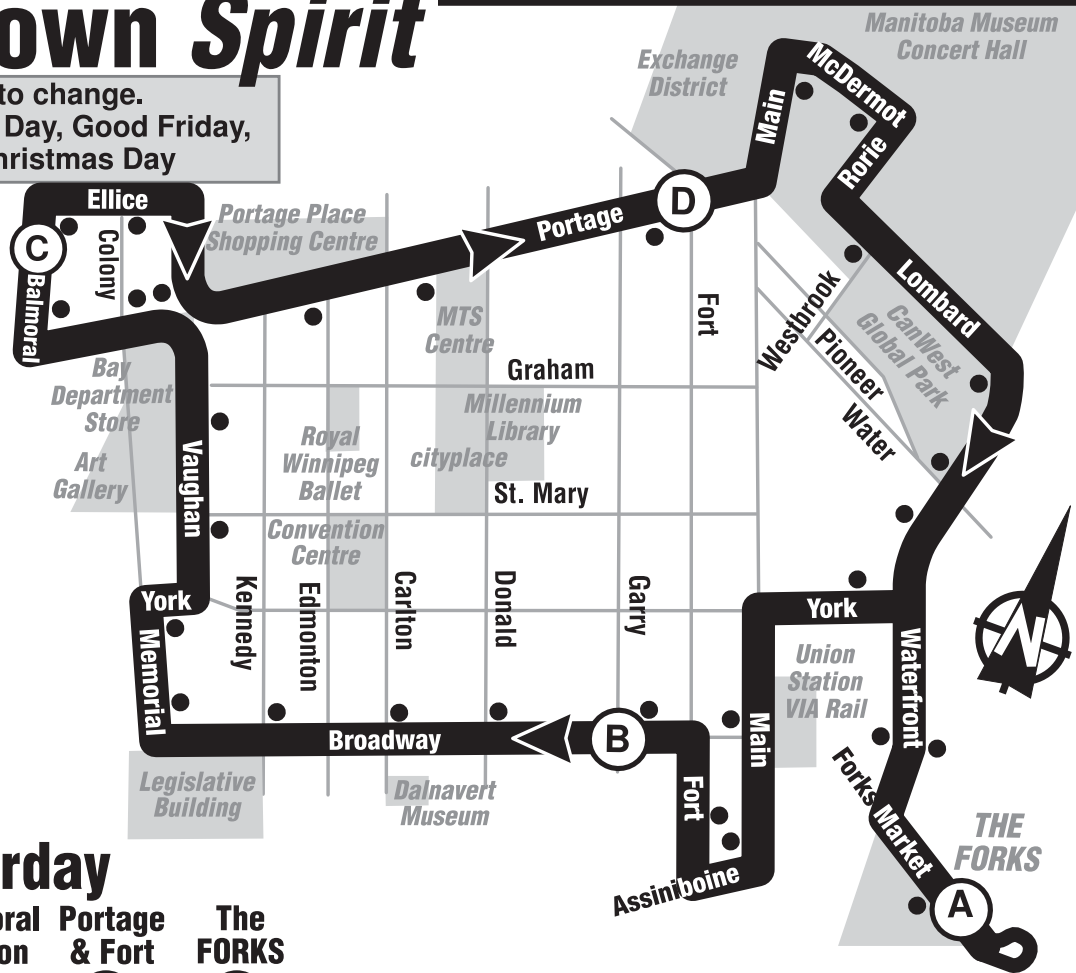

1 Downtown Spirit

All times subject to change.
No service on New Years Day, Good Friday,
Canada Day and Christmas Day

Monday-Saturday

The FORKS (A)	Broadway & Garry (B)	Balmoral Station (C)	Portage & Fort (D)	The FORKS (A)
-	-	10:56	11:03	11:12
10:56	11:02	11:10	11:17	11:26
11:14	11:20	11:28	11:35	11:44
11:31	11:37	11:45	11:52	12:01
11:49	11:55	12:03	12:10	12:19
12:06	12:12	12:20	12:27	12:36
12:24	12:30	12:38	12:45	12:54
12:41	12:47	12:55	13:02	13:11
12:59	13:05	13:13	13:20	13:29
13:16	13:22	13:30	13:37	13:46
13:34	13:40	13:48	13:55	14:04
13:51	13:57	14:05	14:12	14:21
14:09	14:15	14:23	14:30	14:39
14:26	14:32	14:40	14:47	14:56
14:44	14:50	14:58	15:05	15:14
15:01	15:07	15:15	15:22	15:31
15:19	15:25	15:33	15:40	15:49

Service extended Saturday ONLY

15:36	15:42	15:50	15:57	16:06
15:54	16:00	16:08	16:15	16:24
16:11	16:17	16:25	16:32	16:41
16:29	16:35	16:43	16:50	16:59
16:46	16:52	17:00		
17:04	17:10	17:18		

Sunday-Holiday

The FORKS (A)	Broadway & Garry (B)	Balmoral Station (C)	Portage & Fort (D)	The FORKS (A)
-	-	12:04	12:11	12:20
12:10	12:15	12:23	12:30	12:39
12:31	12:36	12:44	12:51	13:00
12:52	12:57	13:05	13:12	13:21
13:13	13:18	13:26	13:33	13:42
13:34	13:39	13:47	13:54	14:03
13:55	14:00	14:08	14:15	14:24
14:16	14:21	14:29	14:36	14:45
14:37	14:42	14:50	14:57	15:06
14:58	15:03	15:11	15:18	15:27
15:19	15:24	15:32	15:39	15:48
15:40	15:45	15:53	16:00	16:09
16:01	16:06	16:14	16:21	16:30
16:22	16:27	16:35	16:42	16:51
16:43	16:48	16:56	17:03	17:12
17:04	17:09	17:17	17:24	17:33