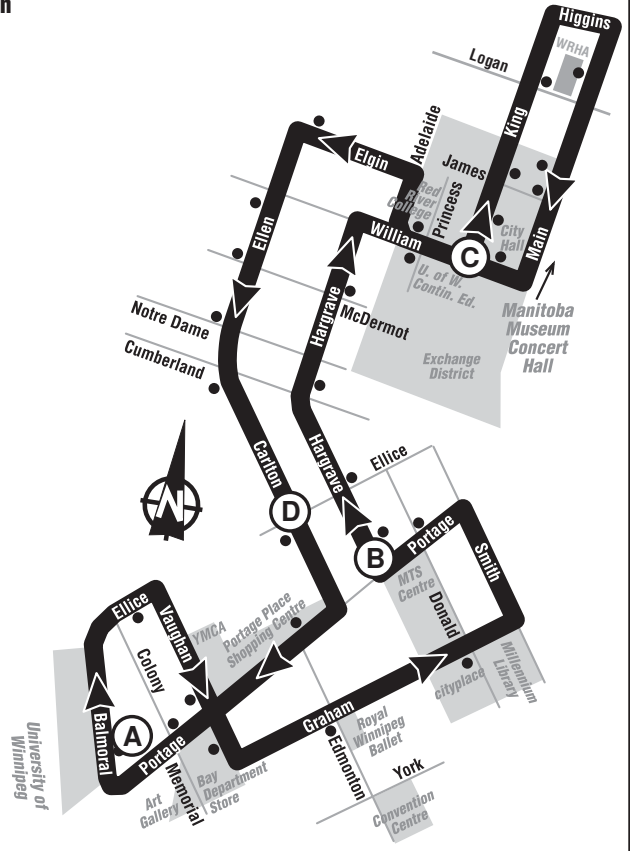

# 3 Downtown Spirit

## Monday-Friday

Balmoral Station	Hargrave & Portage	William & King	Carlton & Ellice	Balmoral Station
(A)	(B)	(C)	(D)	(A)
06:55	07:02	07:14	07:20	07:26
07:29	07:36	07:48	07:54	08:00
08:03	08:10	08:22	08:28	08:34
08:37	08:44	08:56	09:02	09:08
09:11	09:18	09:30	09:36	09:42
09:49	09:56	10:08	10:14	10:20
10:27	10:34	10:46	10:52	10:58
11:05	11:12	11:24	11:30	11:36
11:43	11:50	12:02	12:09	12:15
12:21	12:29	12:41	12:48	12:54
12:59	13:07	13:19	13:26	13:32
13:37	13:45	13:57	14:04	14:10
14:15	14:23	14:35	14:42	14:48
14:53	15:01	15:13	15:20	15:26
15:31	15:39	15:51	15:58	16:04
16:10	16:17	16:30	16:37	16:44
16:49	16:56	17:09	17:16	17:23
17:28	17:35	17:47	17:53	17:59
18:02	18:09	18:21	18:27	18:33
18:36	18:43	18:55	19:01	19:07

## Saturday

10:56	11:02	11:14	11:20	11:26
11:30	11:36	11:48	11:54	12:00
12:04	12:10	12:22	12:28	12:34
12:38	12:44	12:56	13:02	13:08
13:12	13:18	13:30	13:36	13:42
13:46	13:52	14:04	14:10	14:16
14:20	14:26	14:38	14:44	14:50
14:54	15:00	15:12	15:18	15:24
15:28	15:34	15:47	15:53	15:59
16:07	16:14	16:27	16:33	16:39
16:46	16:53	17:06	17:12	17:18
17:25	17:32	17:44	17:50	17:56
17:59	18:05	18:17	18:23	18:29
18:33	18:39	18:53	18:59	19:05

All times subject to change.  
No service on New Years Day, Good Friday,  
Canada Day and Christmas Day