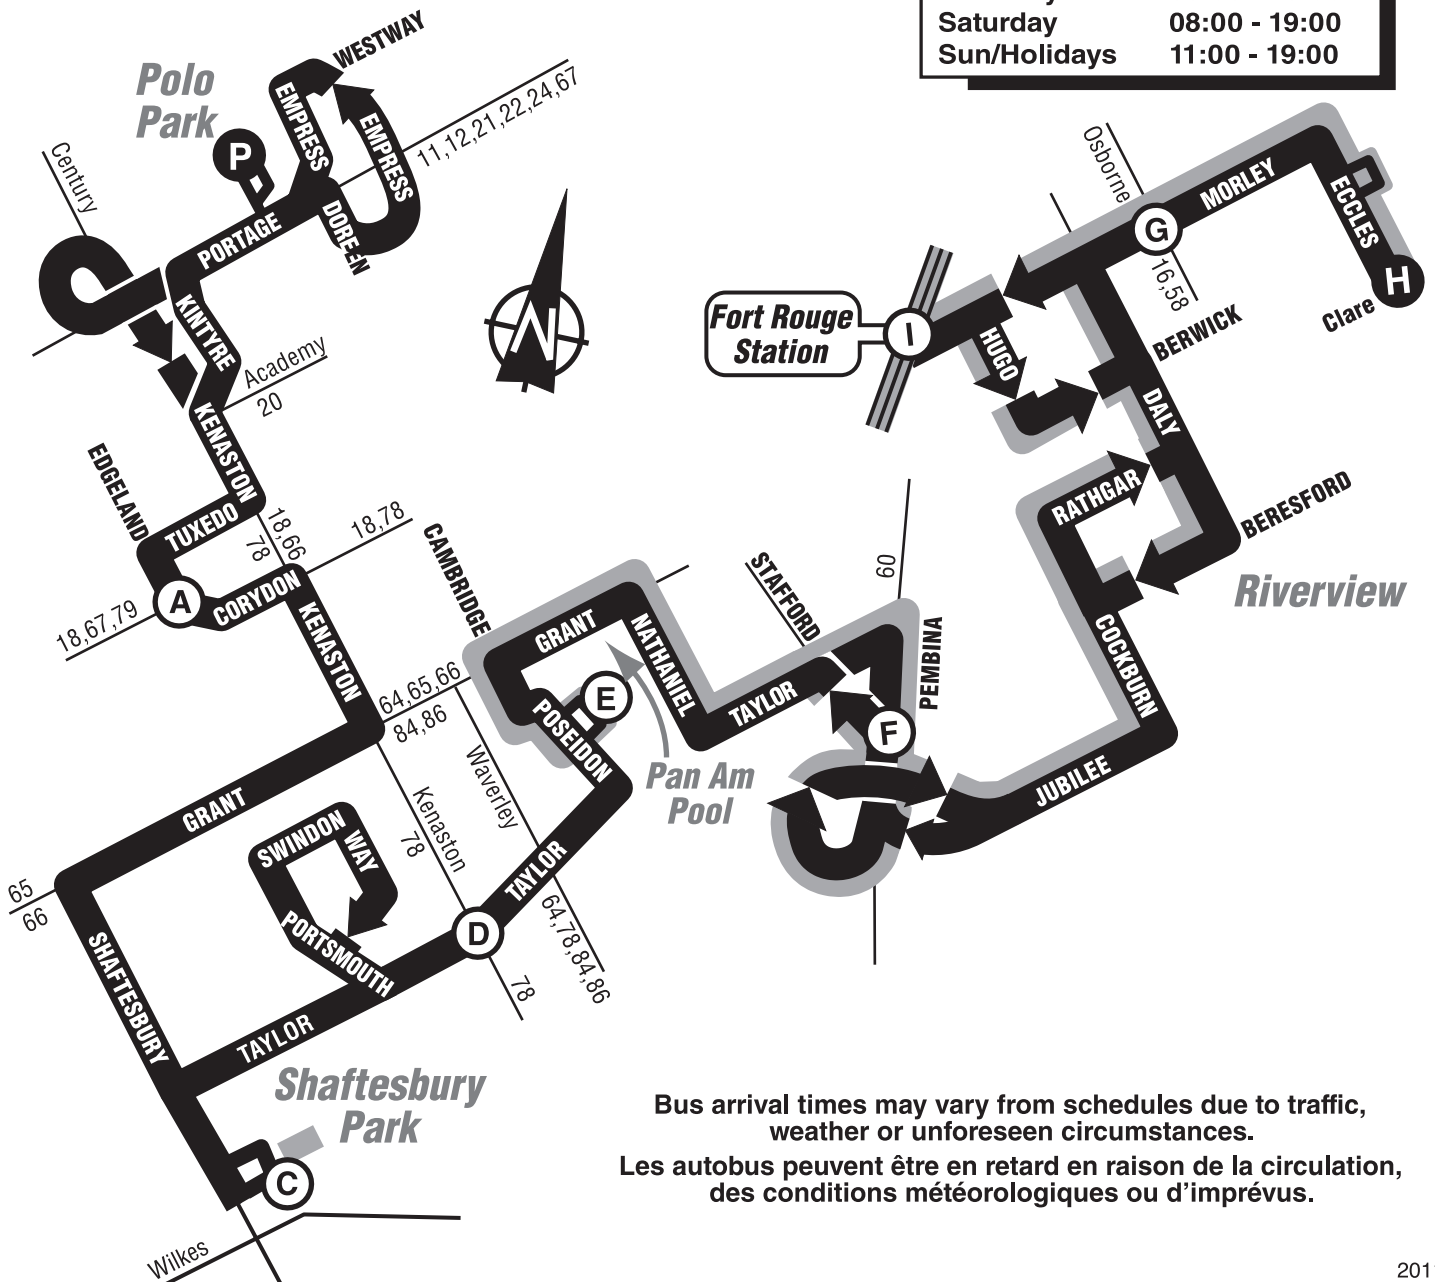

95

Polo Park Shaftesbury Park Pan Am Pool Riverview

LEGEND

- Southwest Transitway & Stations
- Weekday Service
- Saturday, Sunday/Holiday Service ONLY
- 77 Intersecting Bus Routes
- Timing Points

HOURS OF SERVICE

Weekdays	06:00 - 20:00
Saturday	08:00 - 19:00
Sun/Holidays	11:00 - 19:00

Bus arrival times may vary from schedules due to traffic, weather or unforeseen circumstances.
Les autobus peuvent être en retard en raison de la circulation, des conditions météorologiques ou d'imprévus.