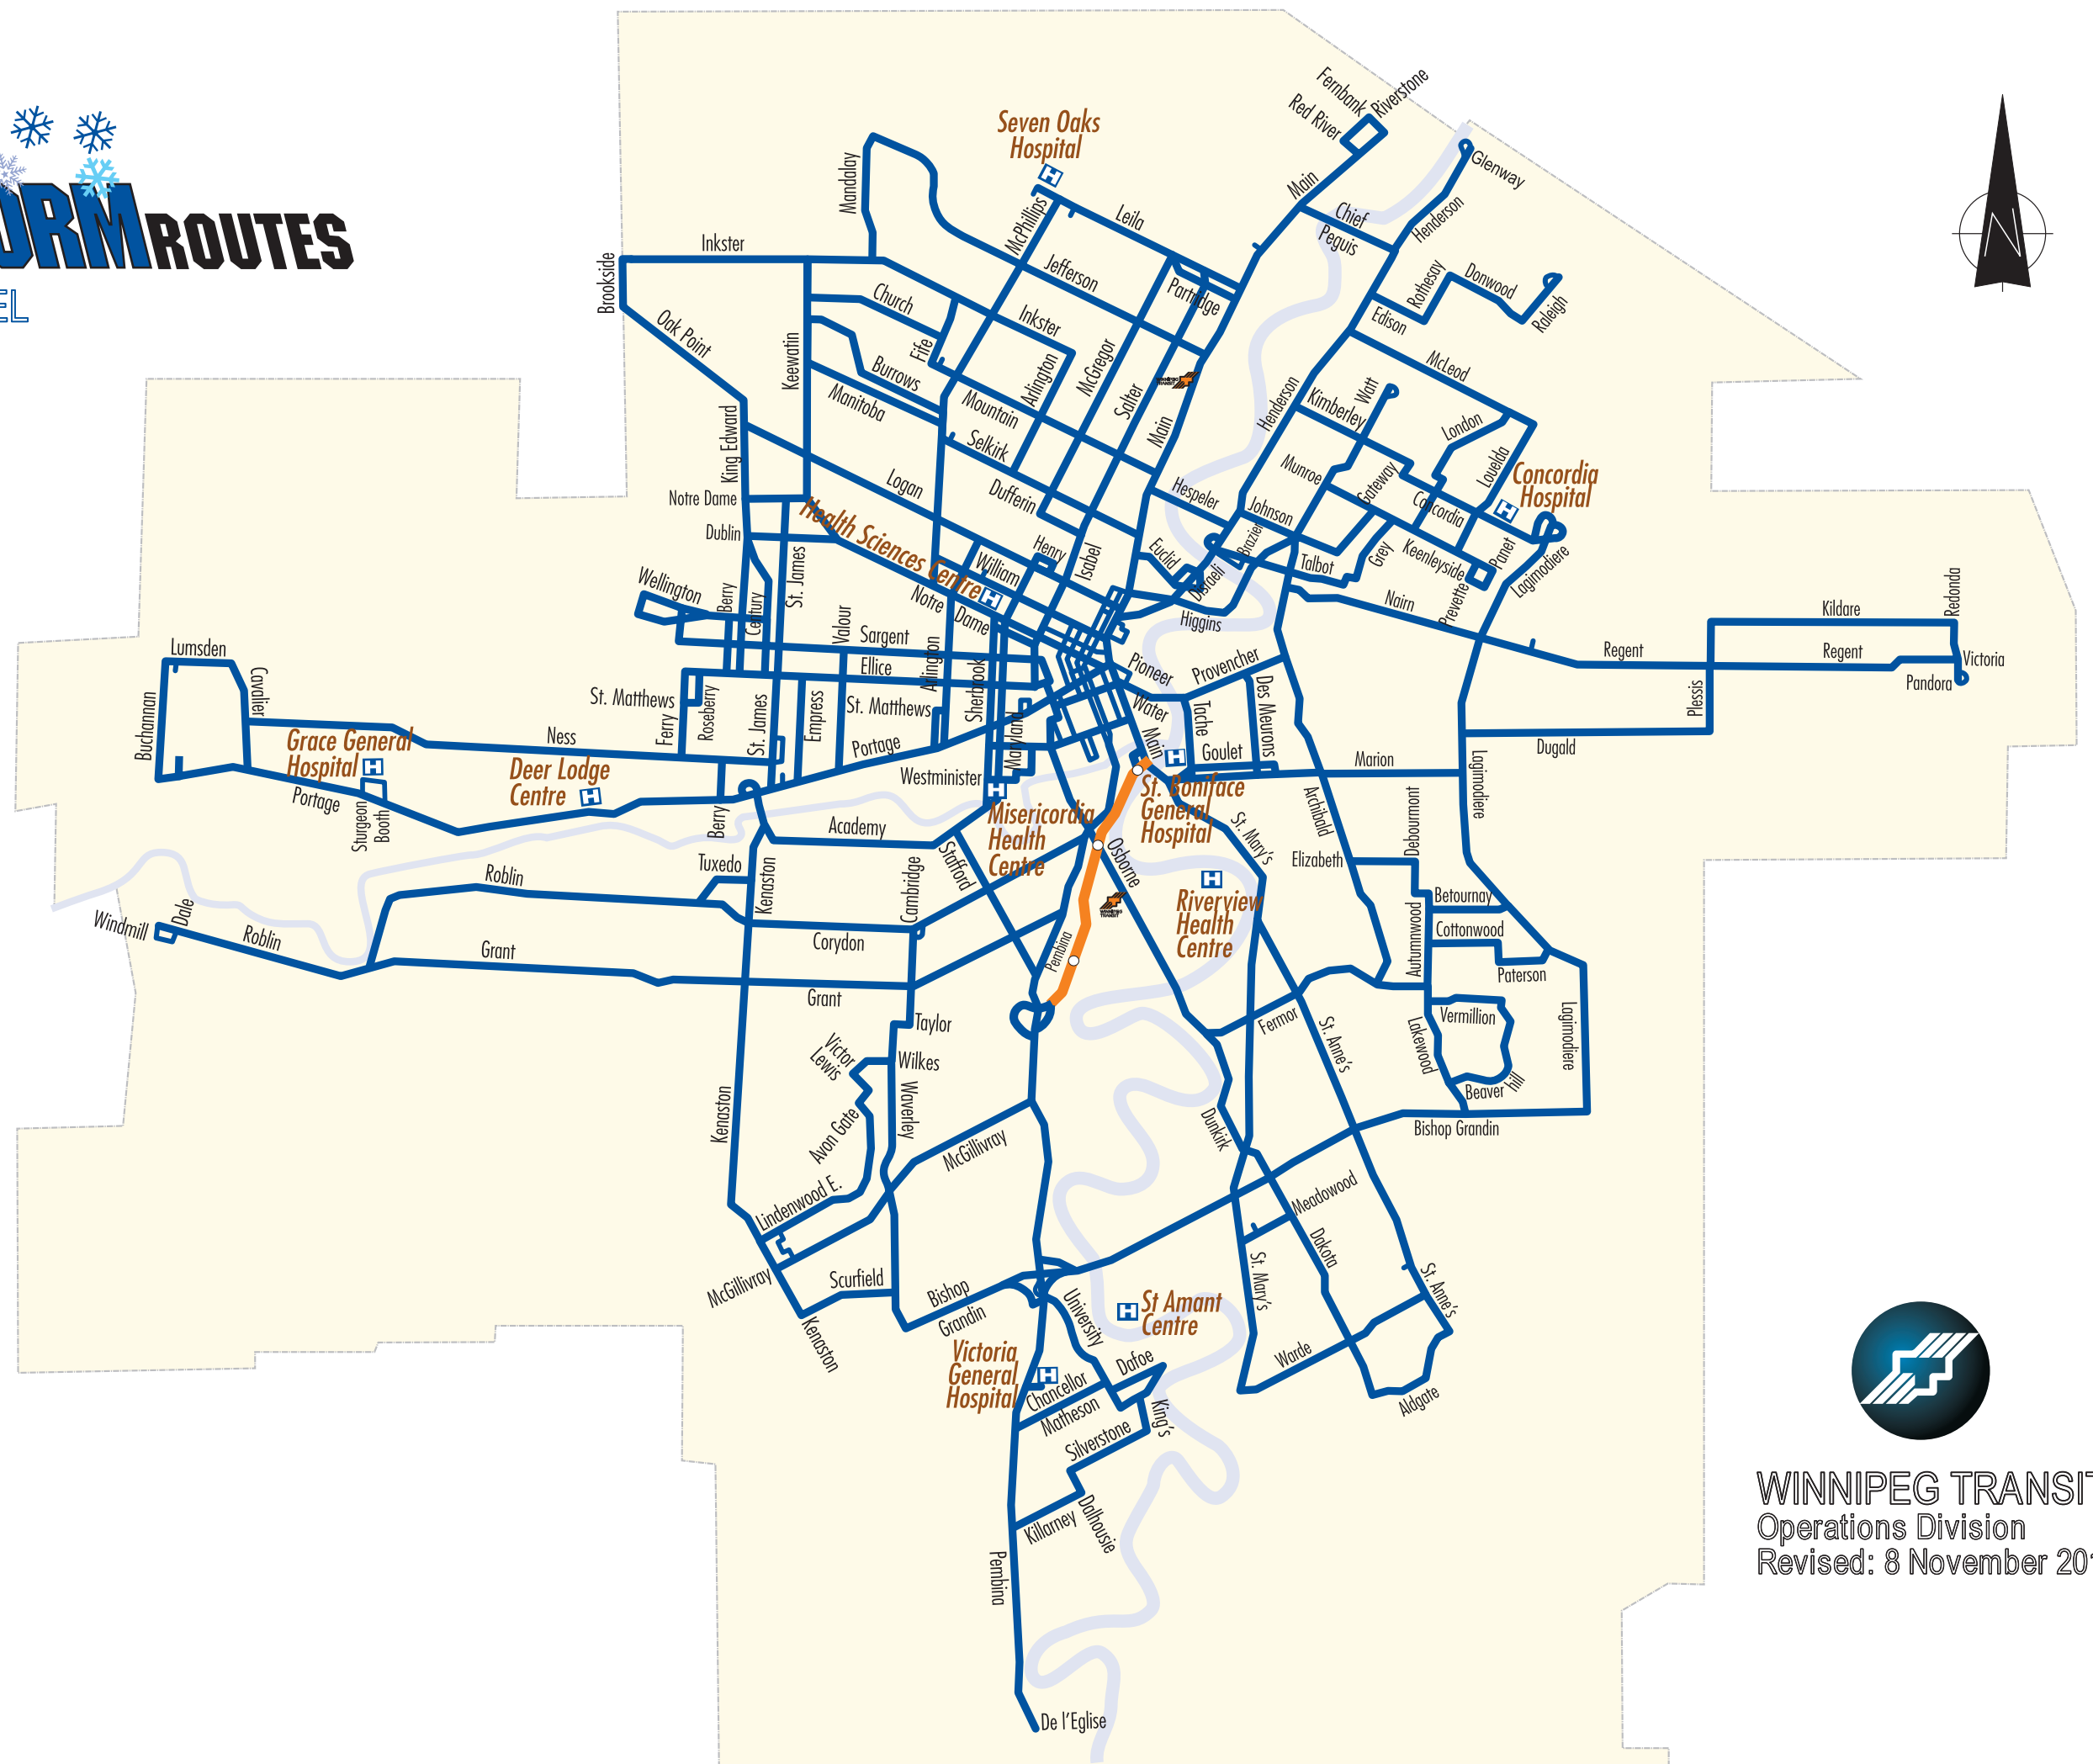

EMERGENCY SNOW STORM ROUTES

BLUE SERVICE LEVEL

WINNIPEG TRANSIT
Operations Division
Revised: 8 November 2012