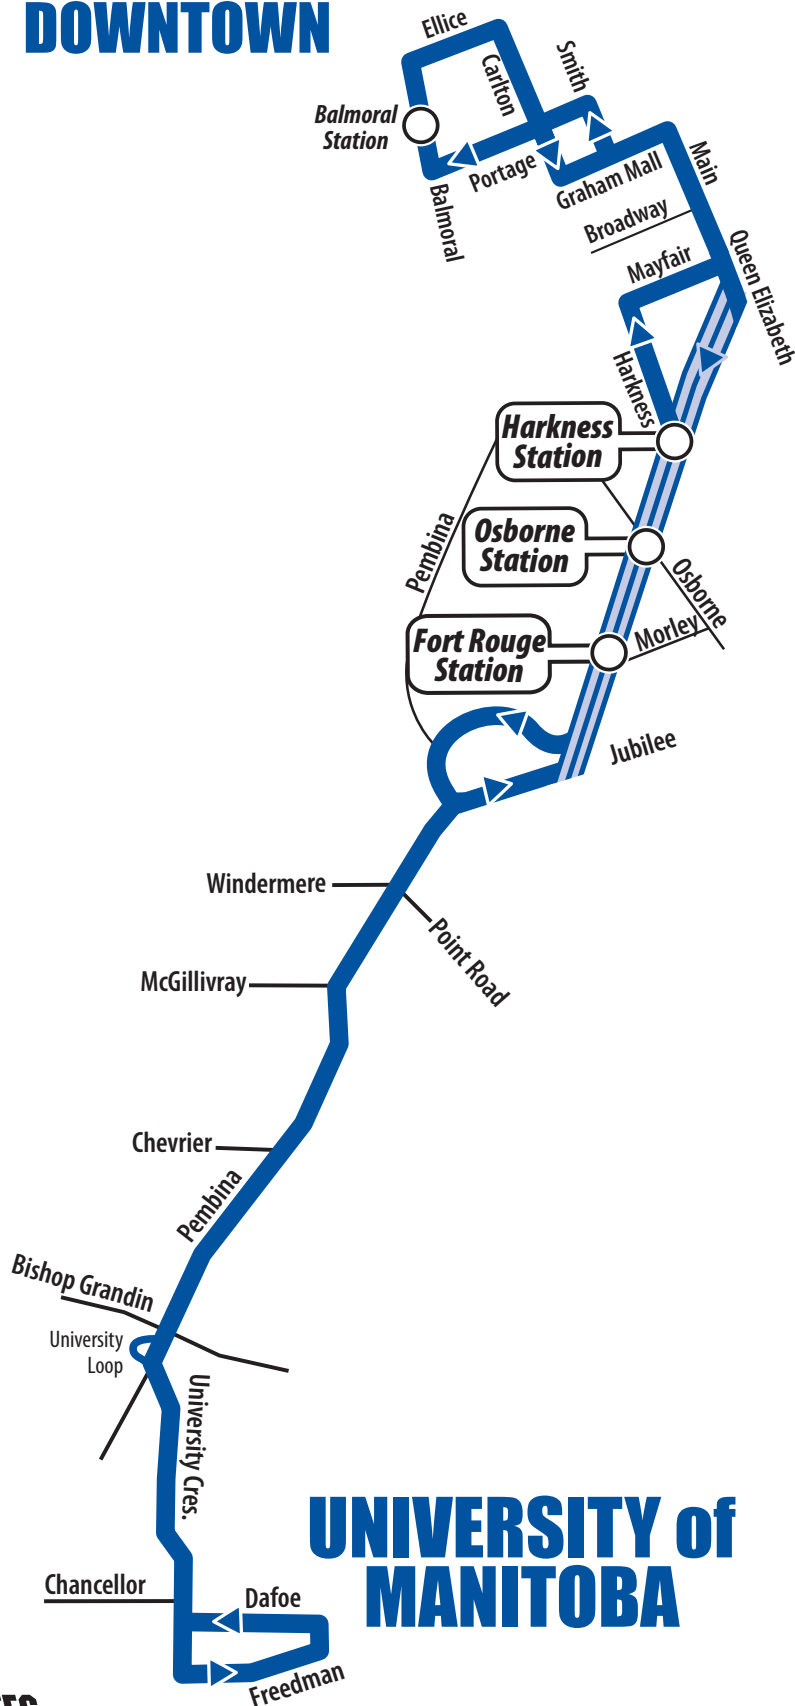

160 Pembina 161 University Super Express

DOWNTOWN

**UNIVERSITY of
MANITOBA**

**EMERGENCY
SNOW STORM ROUTES**