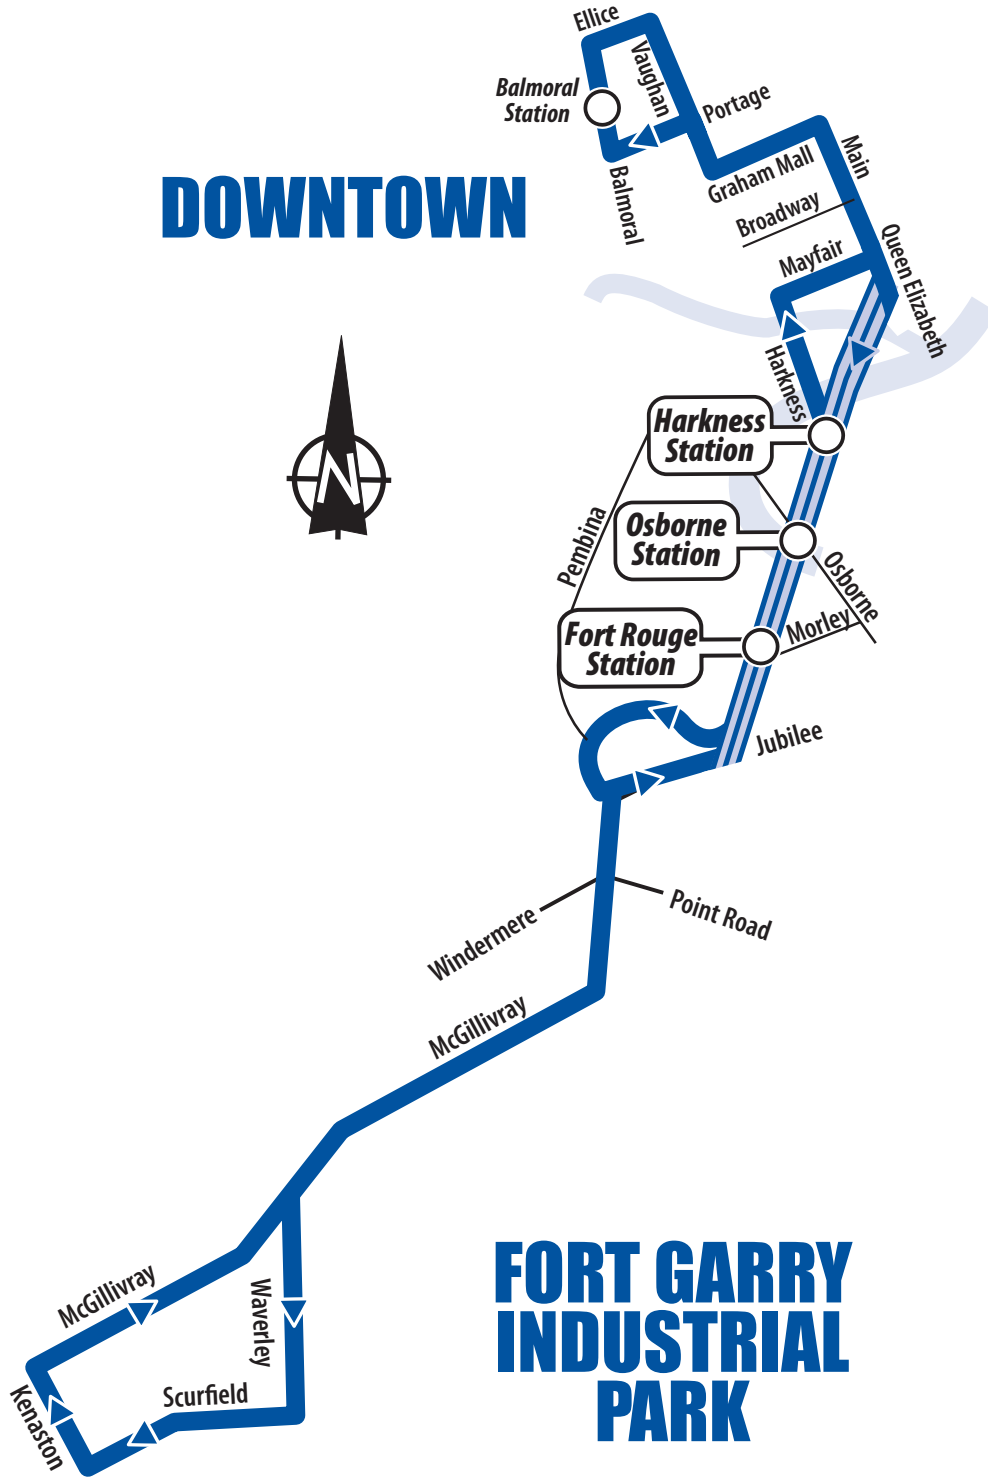

180 Industrial Express

DOWNTOWN

FORT GARRY INDUSTRIAL PARK

SCURFIELD INDUSTRIAL PARK

EMERGENCY SNOW STORM ROUTES