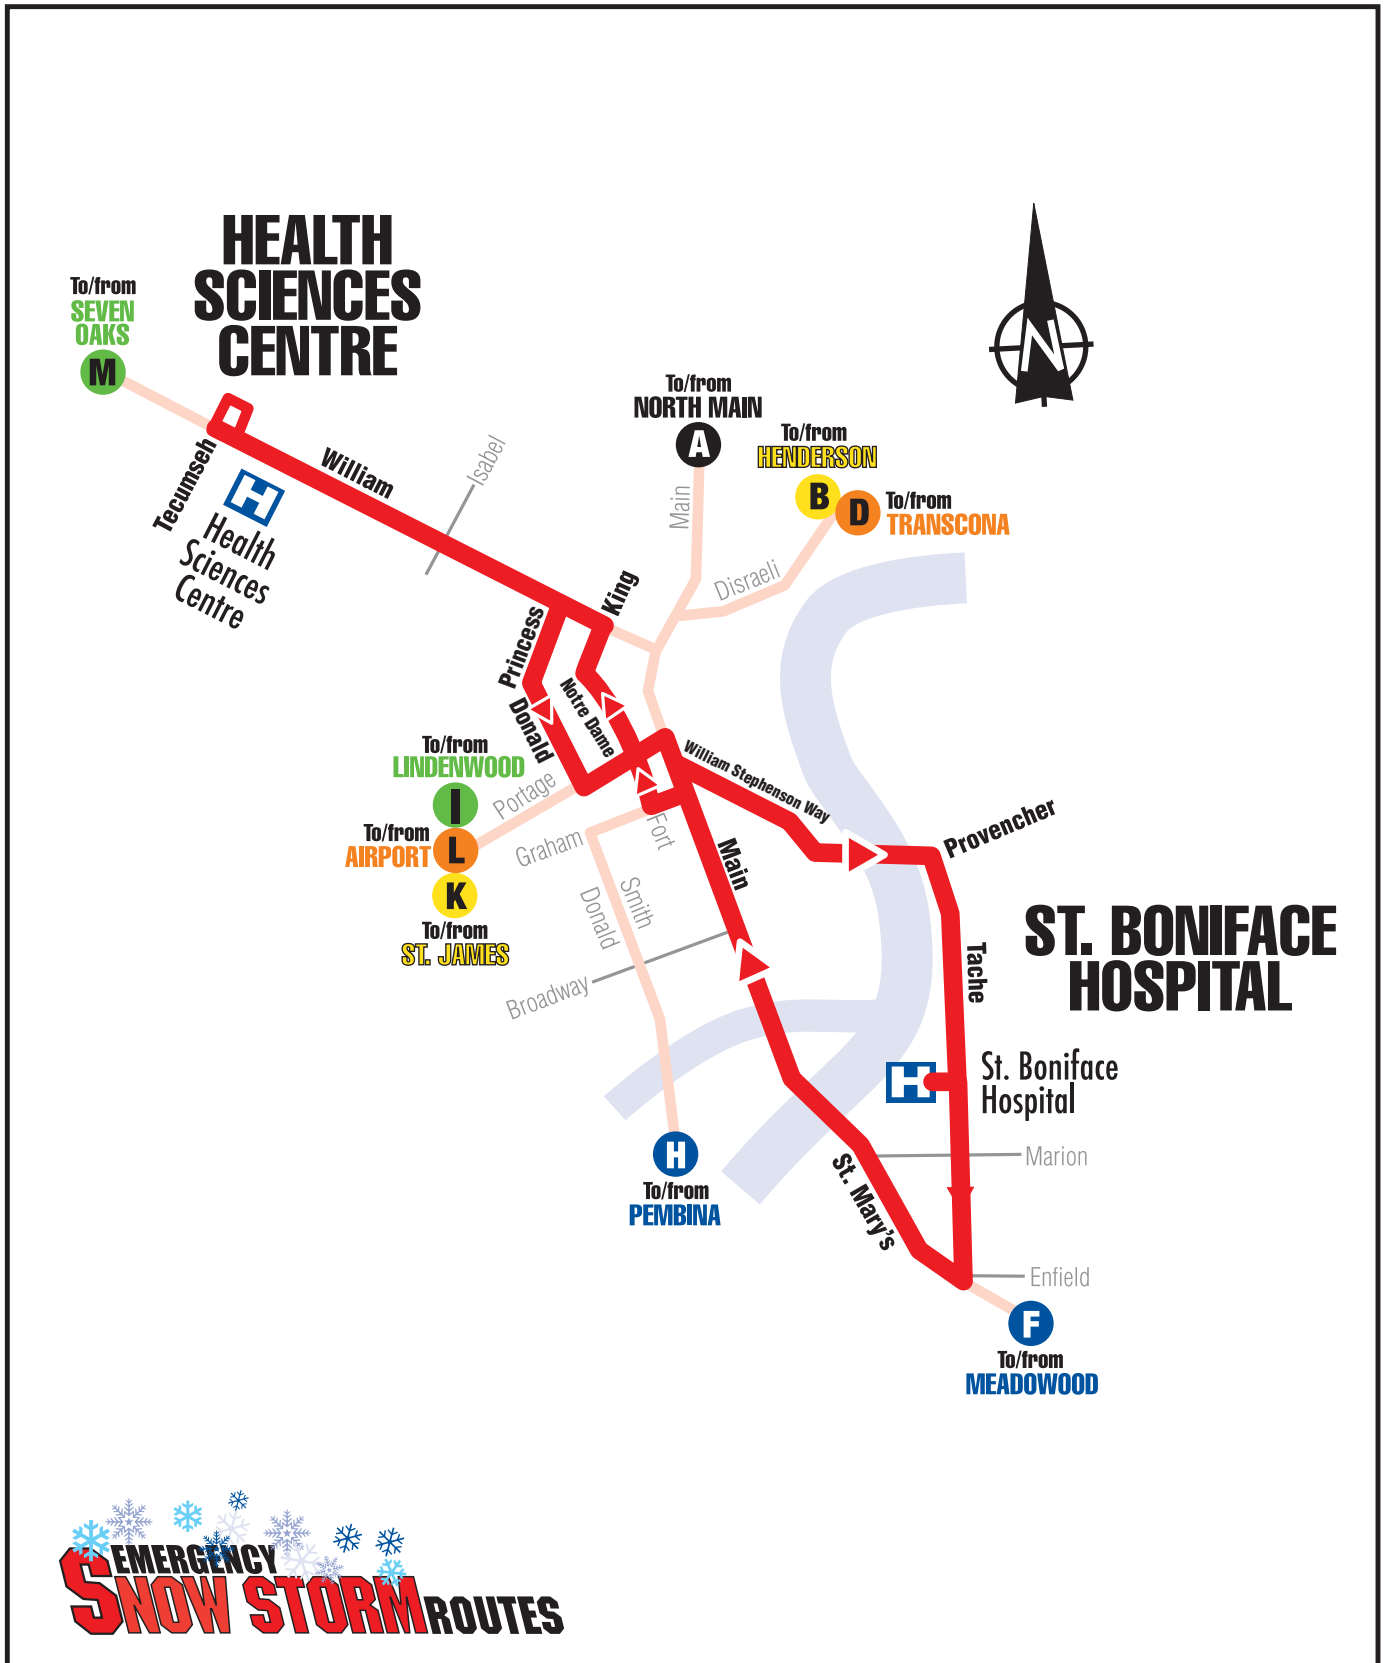

# ROUTE G

## St. Boniface Hospital - Health Sciences Centre

EMERGENCY  
**SNOW STORM** ROUTES