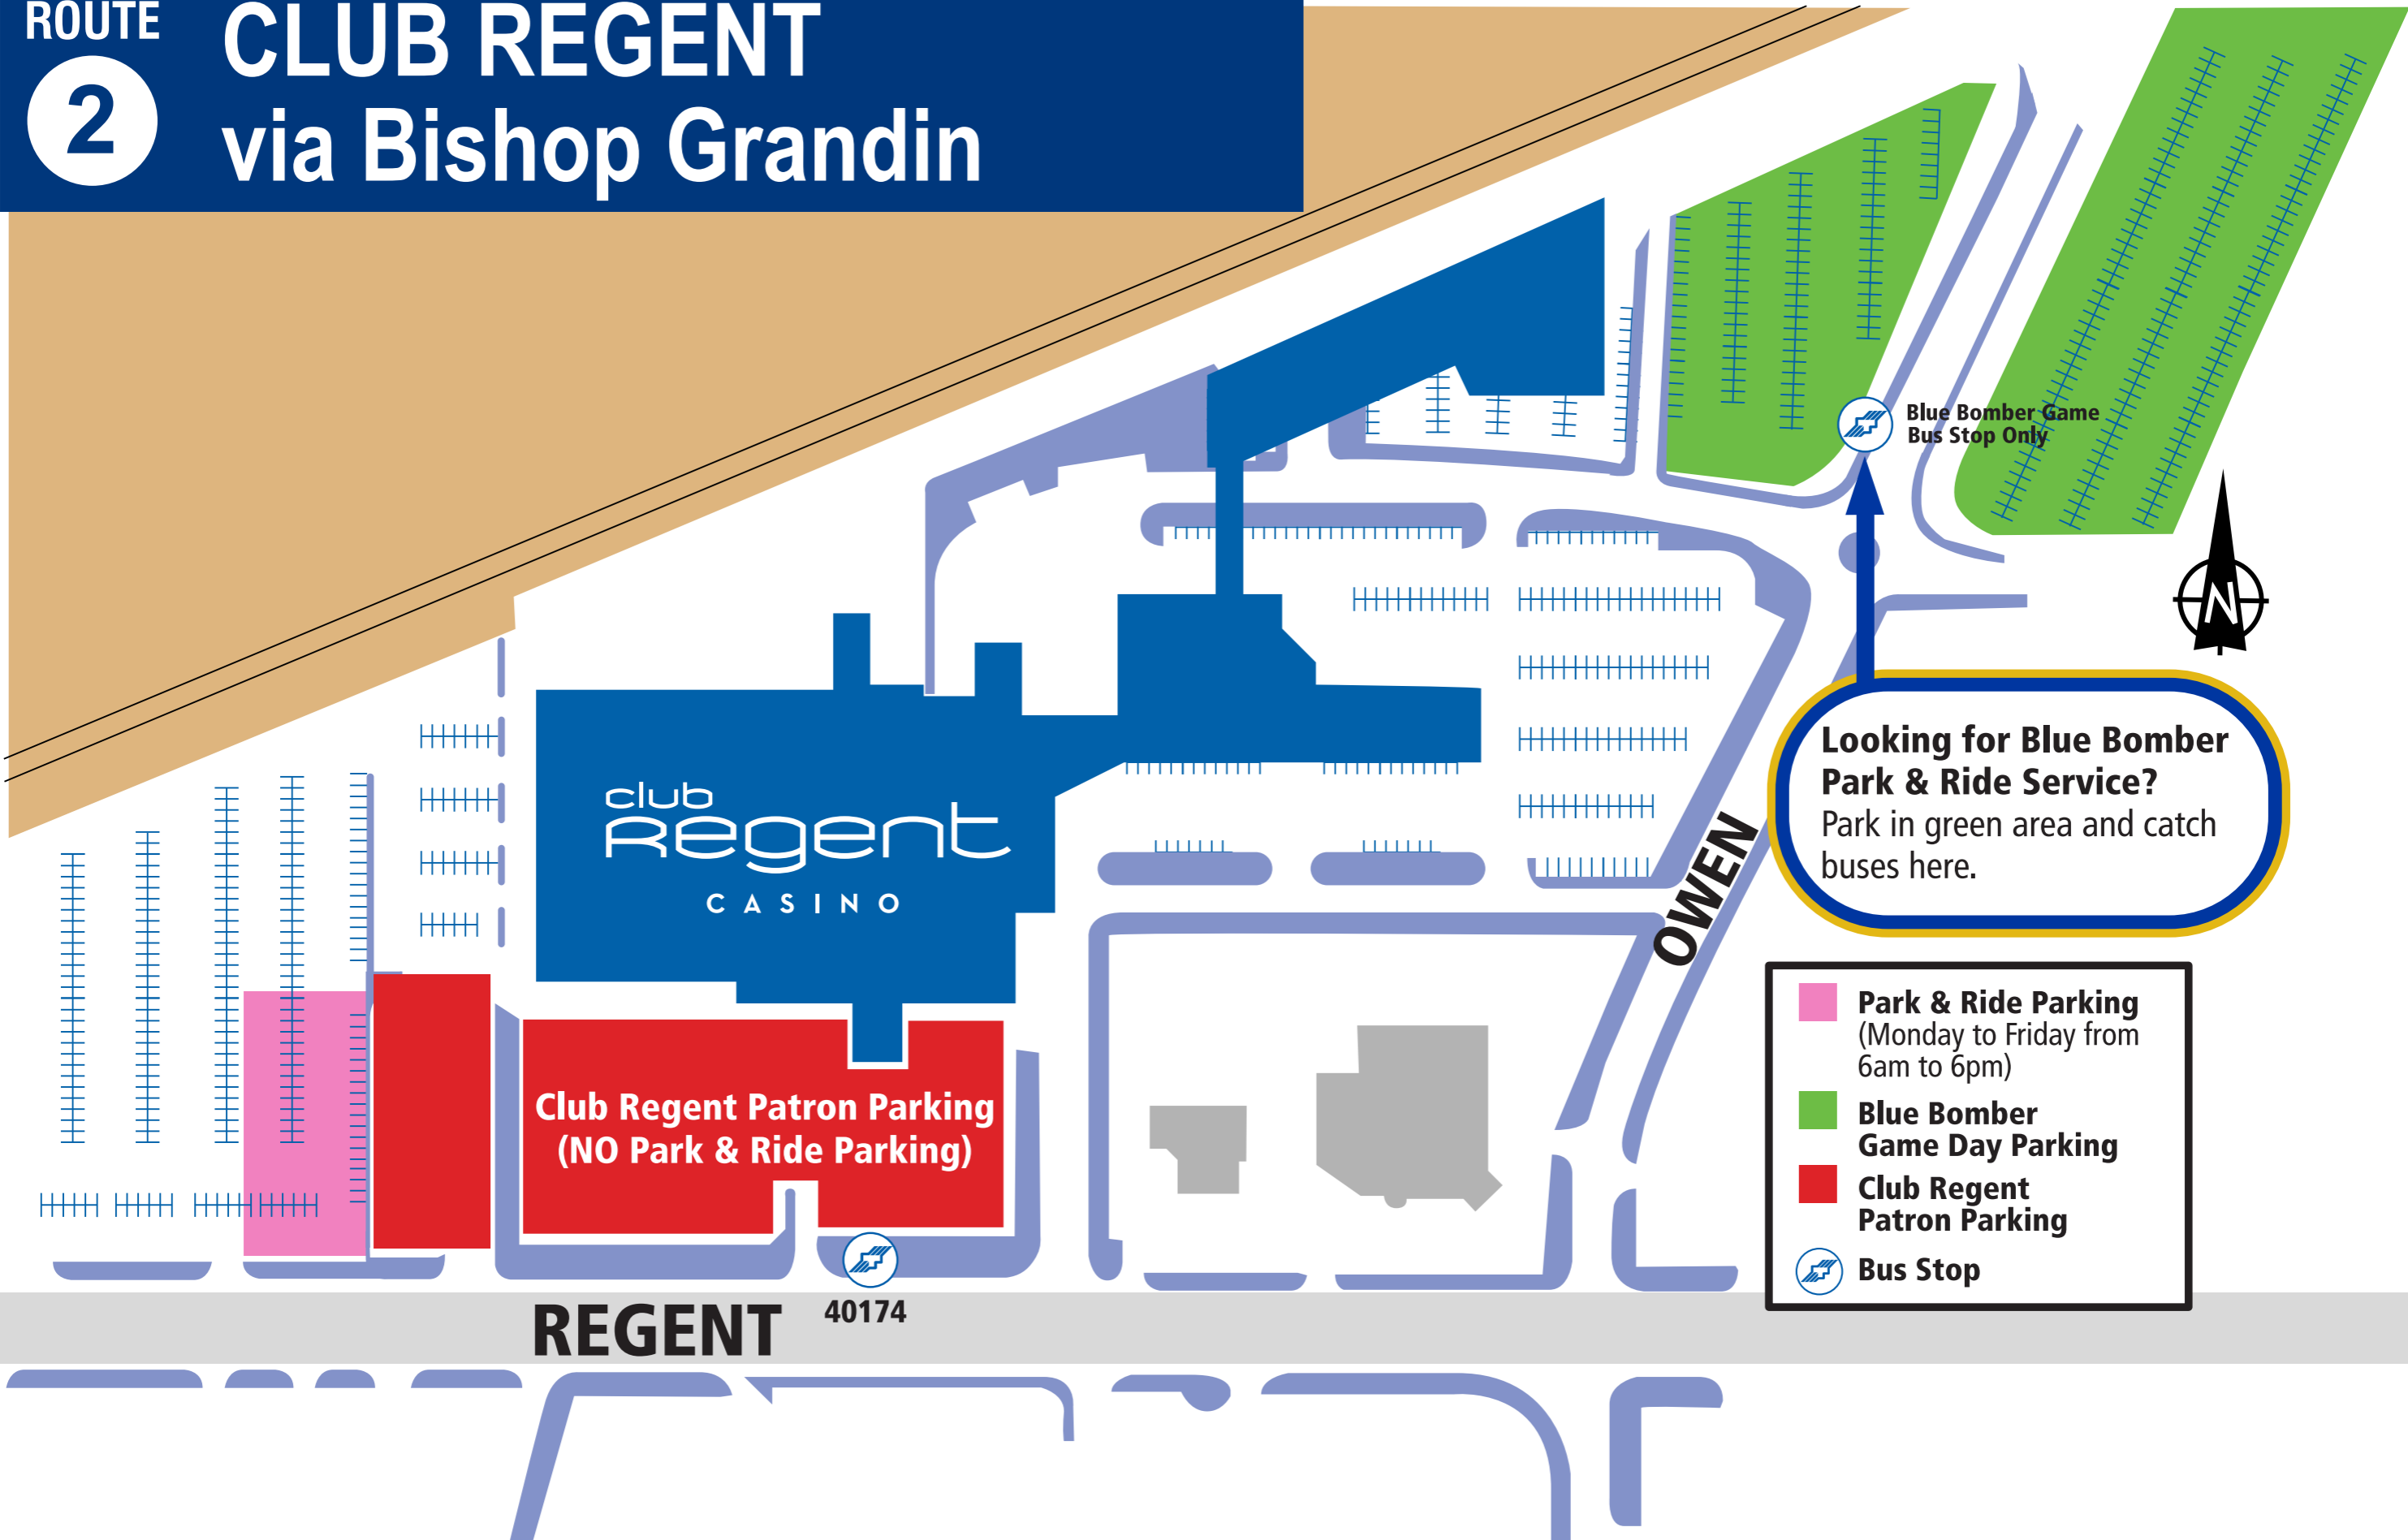

ROUTE

2

CLUB REGENT via Bishop Grandin

club
Regent
CASINO

**Club Regent Patron Parking
(NO Park & Ride Parking)**

OWEN

REGENT 40174

**Looking for Blue Bomber
Park & Ride Service?**
Park in green area and catch
buses here.

- Park & Ride Parking**
(Monday to Friday from
6am to 6pm)
- Blue Bomber
Game Day Parking**
- Club Regent
Patron Parking**
- Bus Stop**

Blue Bomber Game
Bus Stop Only