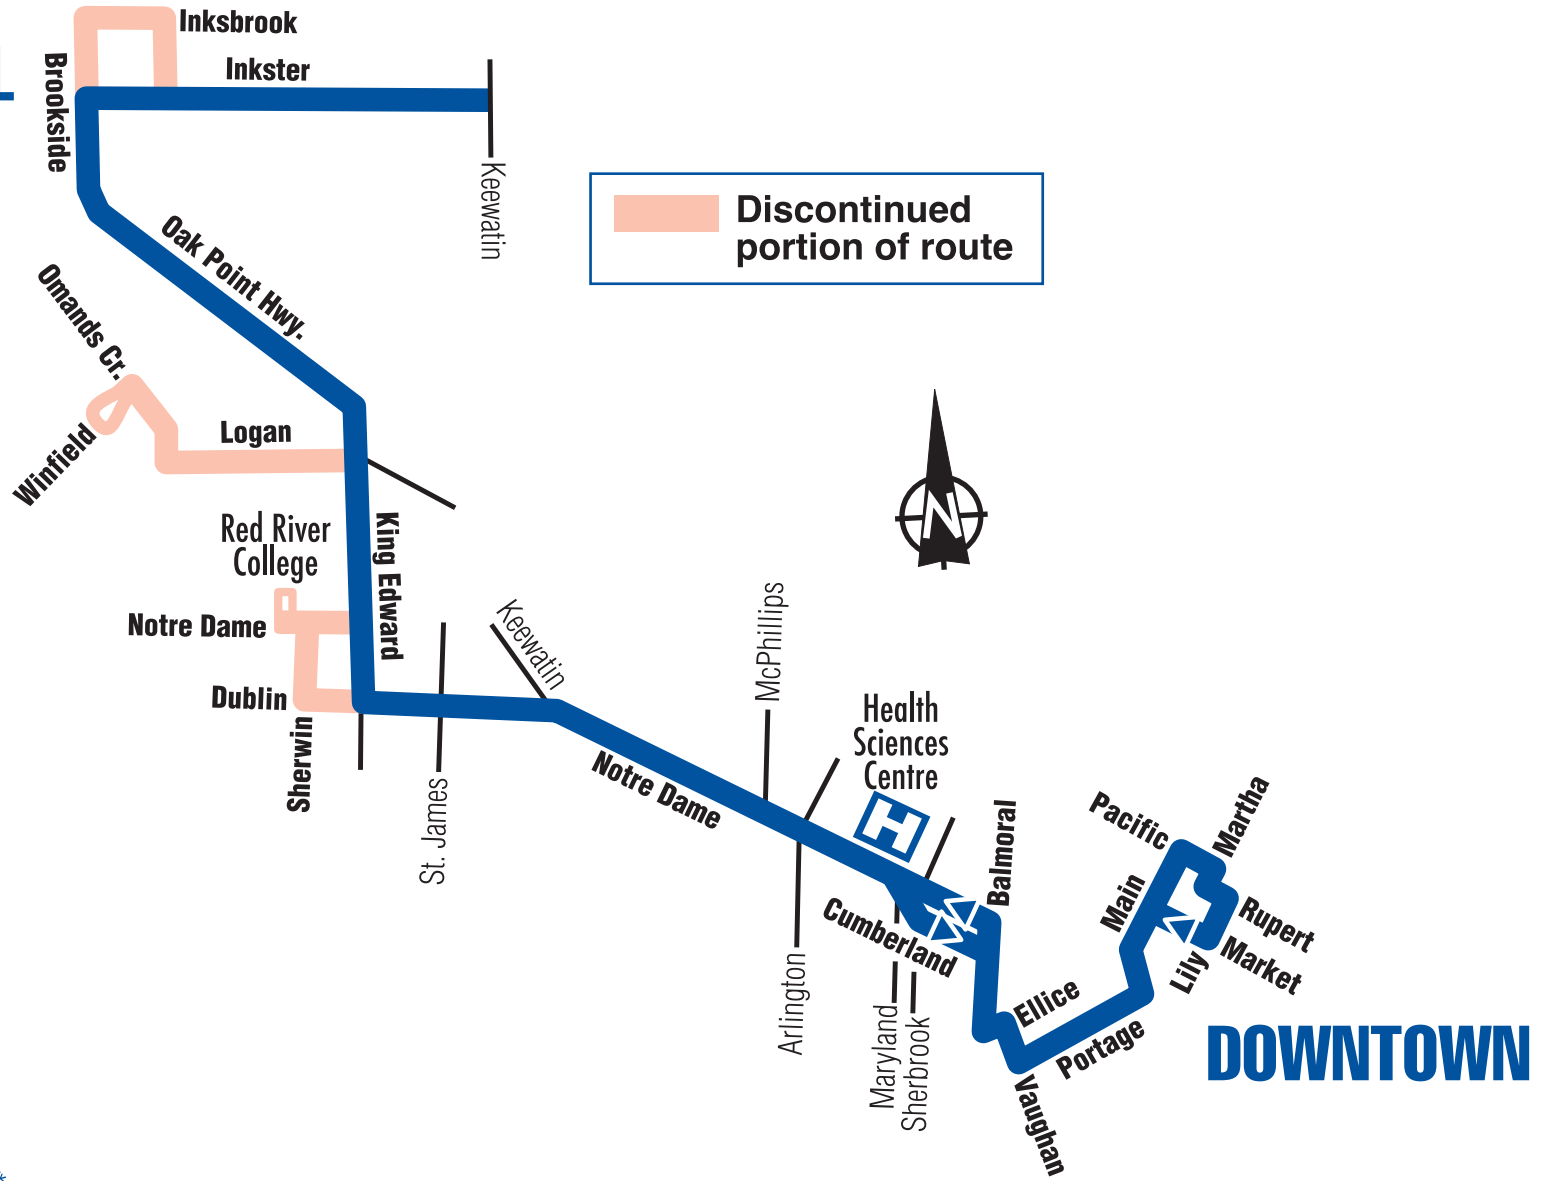

28 Brookside Express

INKSTER INDUSTRIAL

DOWNTOWN

EMERGENCY SNOW STORM ROUTES