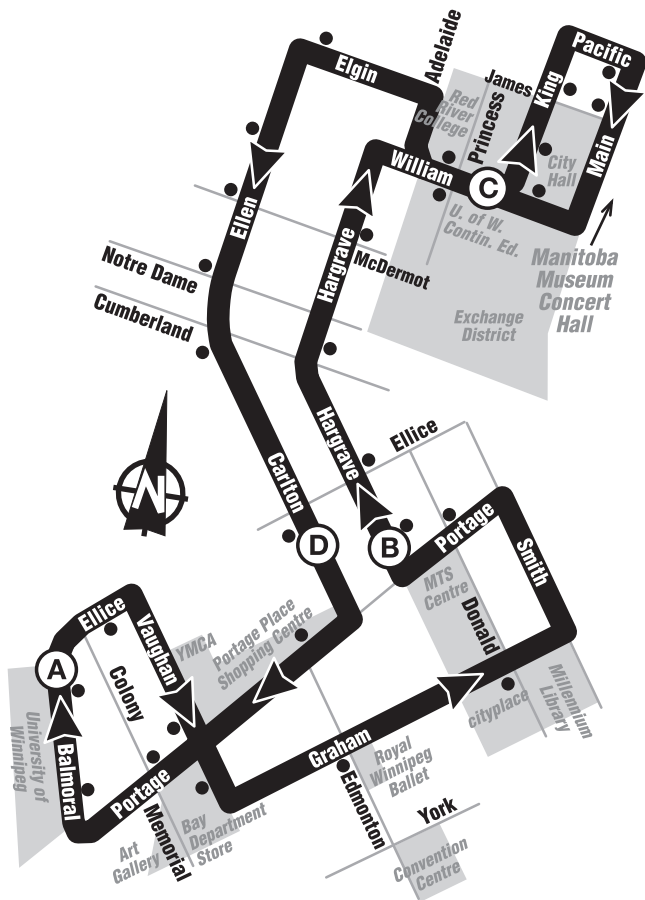

# 3 Downtown Spirit

## Travel Times:

(A) to (B) - 6 minutes    (C) to (D) - 5 minutes

(B) to (C) - 7 minutes    (D) to (A) - 6 minutes

● - Bus Stop

All times subject to change.  
No service on New Years Day, Good Friday,  
Canada Day and Christmas Day