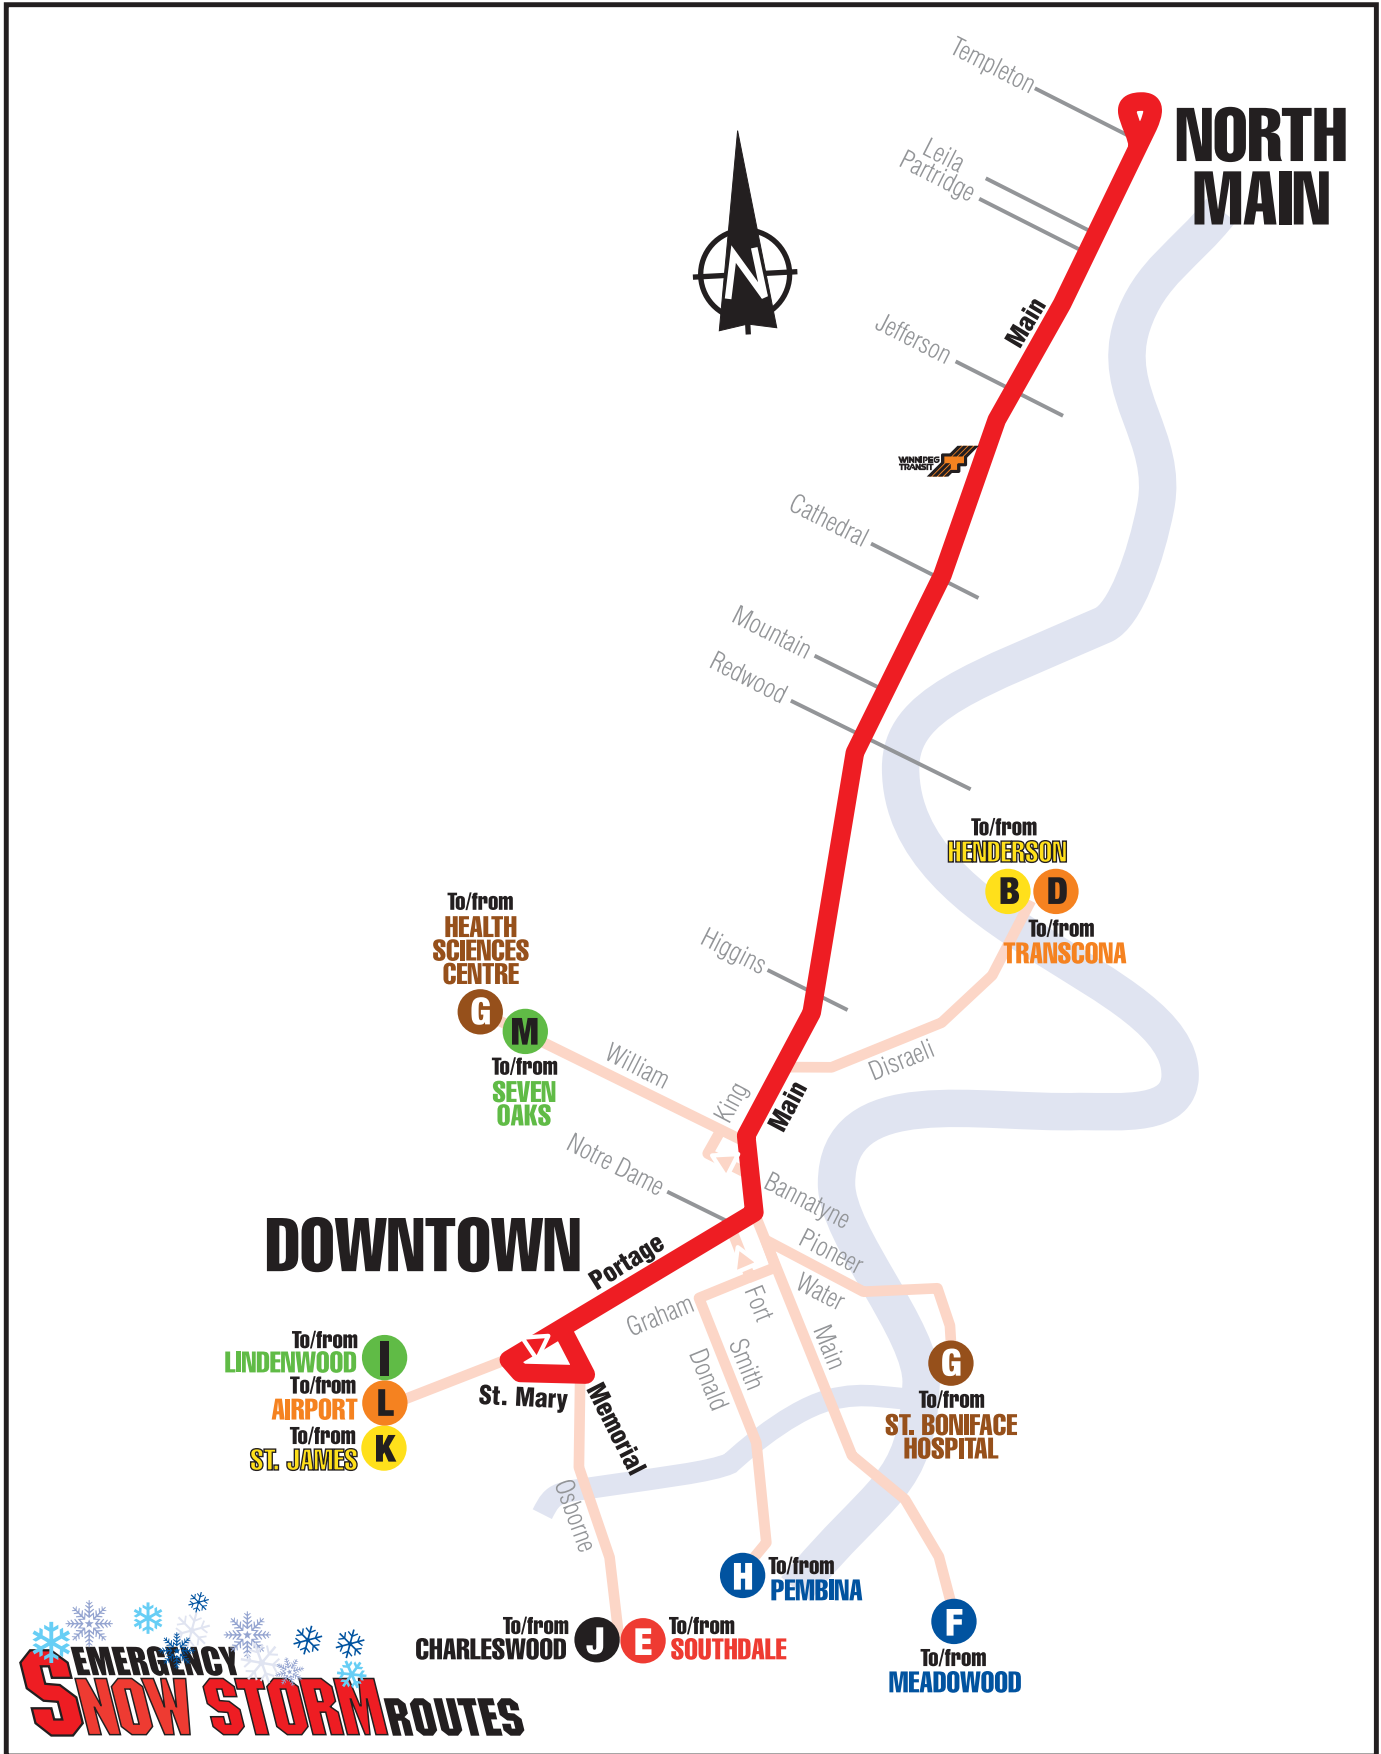

# ROUTE A

## North Main - Downtown

**EMERGENCY SNOW STORM ROUTES**